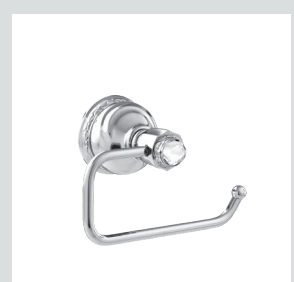

041072.S00.\*\*

Towel bar 600 mm with Swarovski Crystals

041079.S00.\*\*

Double towel bar 600 mm with Swarovski Crystals

041073.S00.\*\*

Towel ring with Swarovski Crystals

041075.S00.\*\*

Robe hook with Swarovski Crystals