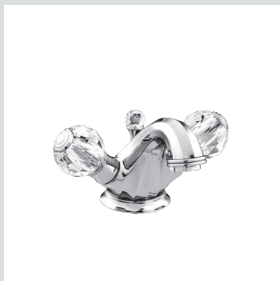

038105.000.**
One hole basin mixer with Swarovski Crystals