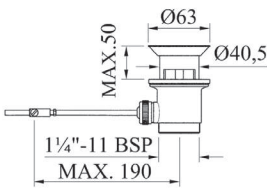

WATER WASTE

Automatic water waste

035050.000.00
.30
.50
.62
.71