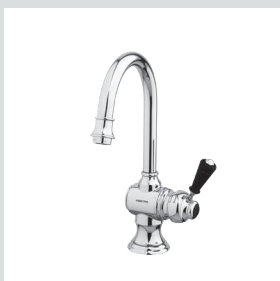

Retro handle  
design #2

Page 150

035001.M00.\*\*

Three holes basin set with  
porcelain handles

035001.MN0.\*\*

Three holes basin set with  
black porcelain handles

035003.M00.\*\*

Single lever basin mixer with  
porcelain handle