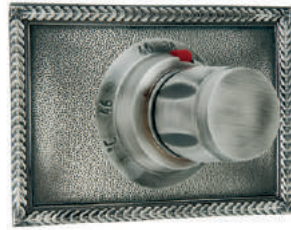

*Select trim kit*

page 173

*Select handle*

pages 181-183

*Trim kits for simple thermostatic*

046190.0B0.50

046290.0B0.71

*Trim kits for thermostatic with shut off valve*