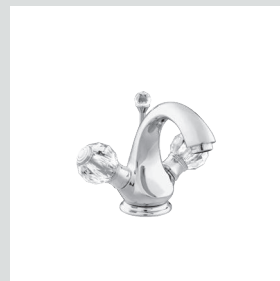

036105.000.**
One hole basin mixer with Swarovski Crystals