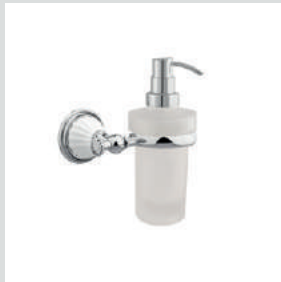

233586.0000.**
Wall soap dispenser - white porcelain