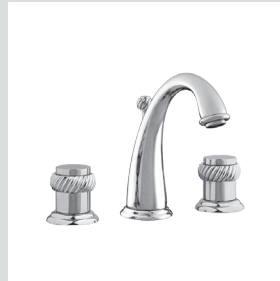

037018.000.\*\*  
Bath and shower mixer with  
hand shower

037019.000.\*\*  
Shower mixer with hand shower

035416.000.\*\*  
Bath and shower mixer

*Pacifica knob  
design #2*

Page 18

037401.000.\*\*  
Three holes basin set