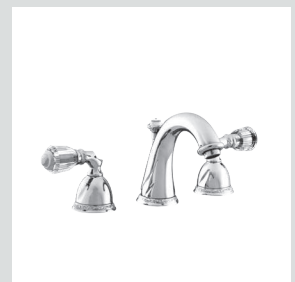

051601.A00.**
Three holes basin set with Swarovski Crystals