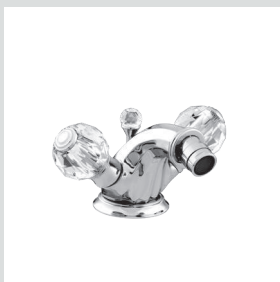

038125.000.**
One hole bidet mixer with Swarovski Crystals