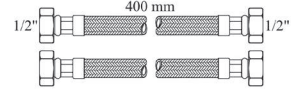

015783.0AR.99
for 3 holes basin set with T assembly