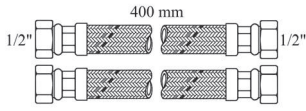

HOSES

014695.0AR.99
for 3 holes bath set