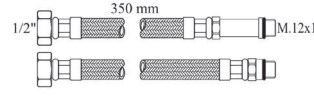

015508.0AR.99
for 2 holes bath set