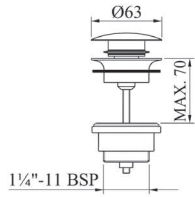

Click-clack water waste

035049.000.00
.50