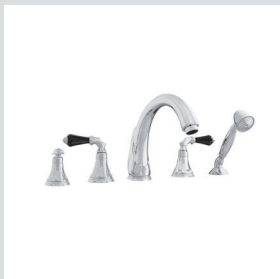

Three holes basin set with black Swarovski Crystals

- 058616.FN0.**
- 058616.F00.**