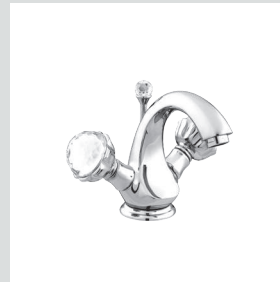

036224.000.\*\*

Shower rail with sliding hook and Swarovski Crystals

**Atlantica knob**  
Swarovski Crystals #1

Page 24

**036201.000.\*\***  
Three holes basin set with Swarovski Crystals

**036205.000.\*\***  
One hole basin mixer with Swarovski Crystals