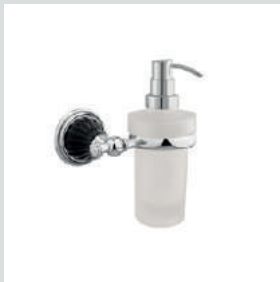

233586.N000.**
Wall soap dispenser - black porcelain