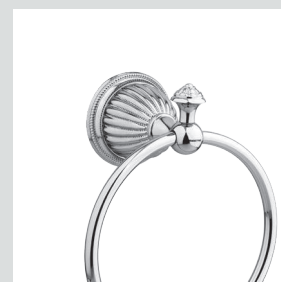

033073.APT.**
Towel ring