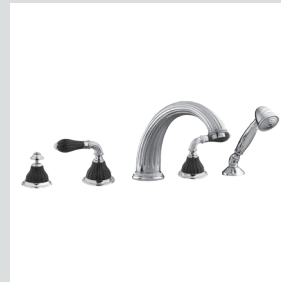

233516.N000.**
Five holes bath set with hand shower - black porcelain