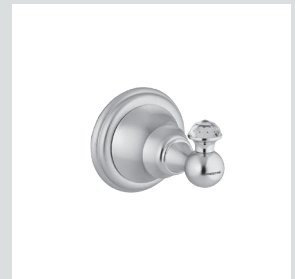

036275.000.**

Robe hook with Swarovski Crystals