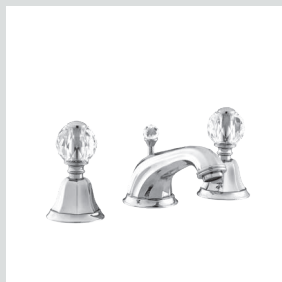

Indica knob
Swarovski Crystals #3

Page 37

038101.000.**
Three holes basin set with Swarovski Crystals