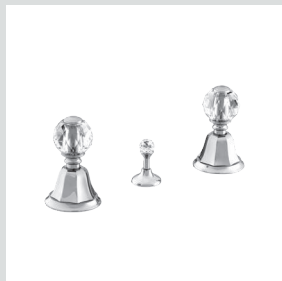

038122.000.**
Three holes bidet set with Swarovski Crystals