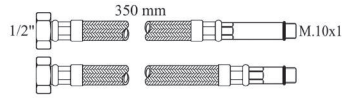

015308.0AR.99
for 3 holes basin set; single hole basin, bidet and kitchen; single lever basin and bidet