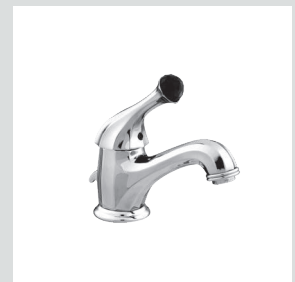

**038616.D00.\*\***  
Five holes bath set with hand shower and Swarovski Crystals

**Indica knob**  
Swarovski Crystals #3

Page 37

**038101.000.\*\***  
Three holes basin set with Swarovski Crystals

**038103.000.\*\***  
Single lever basin mixer with joystick and Swarovski Crystals