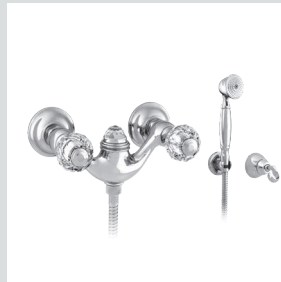

038119.S00.**

Shower mixer with hand shower and Swarovski Crystals