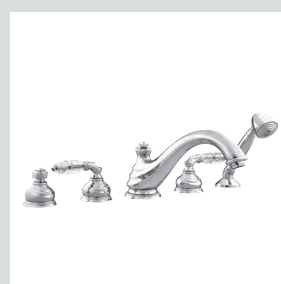

041616.B00.**
Five holes bath set with hand shower and Swarovski Crystals