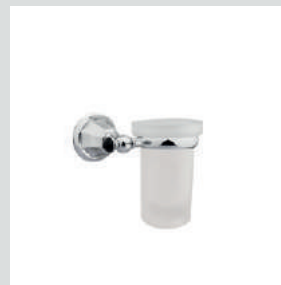

038280.N00.**
Wall toothbrush holder
with black Swarovski Crystals