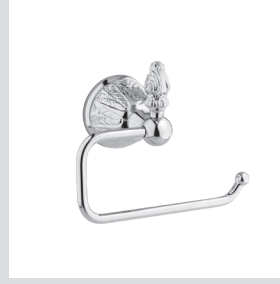

230416.B050.\*\*  
Five holes bath set with hand shower

Versailles  
accessories design #B

230072.B000.\*\*  
Towel bar 600 mm

230073.B000.\*\*  
Towel ring

230075.B000.\*\*  
Robe hook

230077.B000.\*\*  
Toilet paper holder