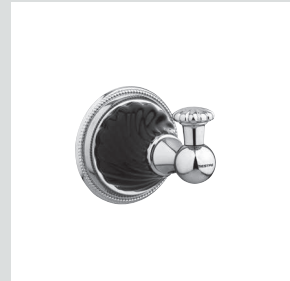

*Toilet paper holder - white solomonic porcelain*

**233577.NSL0.\*\***

*Toilet paper holder - black solomonic porcelain*

**233575.SL00.\*\***

*Robe hook - white solomonic porcelain*

**233575.NSL0.\*\***

*Robe hook - black solomonic porcelain*