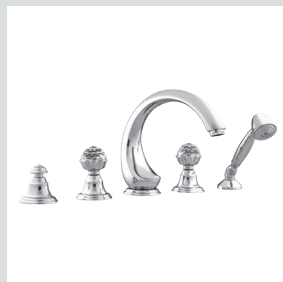

036216.000.**
Five holes bath set with hand shower and Swarovski Crystals