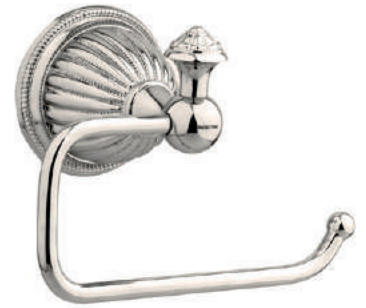

033077.APT.62