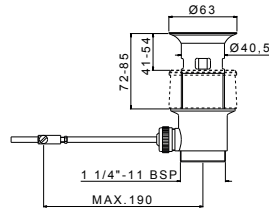

Automatic water waste for special furniture

035050.LAR.00
.30
.50
.62
.71