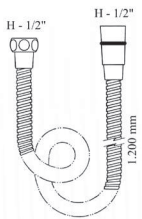

FLEXIBLE HOSES

1200 mm

Brass - for bidet/ablution set

016054.0AR.00

.30
.50
.62
.71