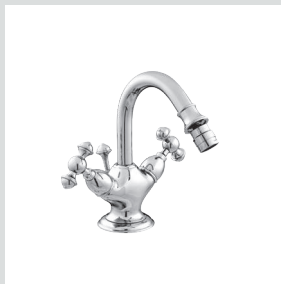

042025.000.**
One hole bidet mixer