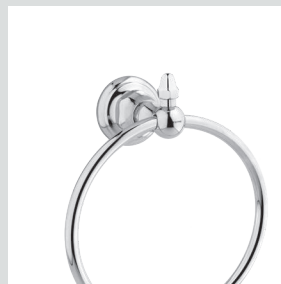

035073.000.**
Towel ring