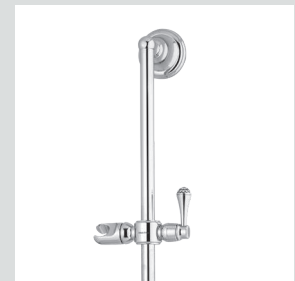

036280.000.\*\*

Wall toothbrush holder  
with Swarovski Crystals

036286.000.\*\*

Wall soap dispenser with  
Swarovski Crystals

036284.000.\*\*

Toilet brush holder with  
Swarovski Crystals

036285.000.\*\*

Spare toilet paper holder with  
Swarovski Crystals