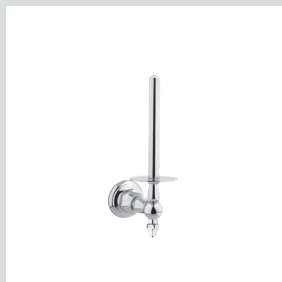

035075.000.\*\*  
Robe hook

035077.000.\*\*  
Toilet paper holder

035078.000.\*\*  
Soap holder

035080.000.\*\*  
Wall toothbrush holder

035086.000.\*\*  
Wall soap dispenser

035084.000.\*\*  
Toilet brush holder