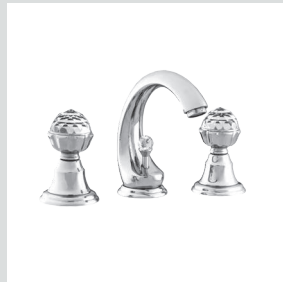

036201.000.**
Three holes basin set with Swarovski Crystals