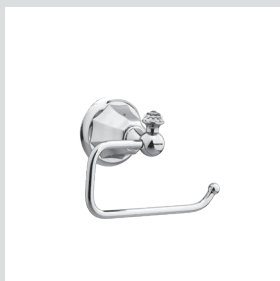

### Indica

accessories with Swarovski

038272.000.\*\*

Towel bar 600 mm with Swarovski Crystals

038273.000.\*\*

Towel ring with Swarovski Crystals

038275.000.\*\*

Robe hook with Swarovski Crystals