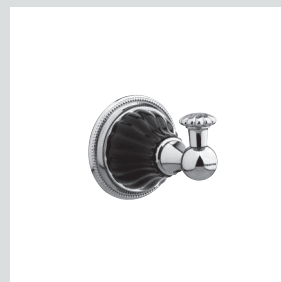

233573.0000.\*\*  
Towel ring - white porcelain

233573.N000.\*\*  
Towel ring - black porcelain

233575.0000.\*\*  
Robe hook - white porcelain

233575.N000.\*\*  
Robe hook - black porcelain

233577.0000.\*\*  
Toilet paper holder - white porcelain