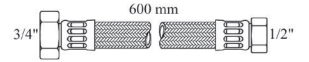

015943.0AR.99
for 4 and 5 holes bath set