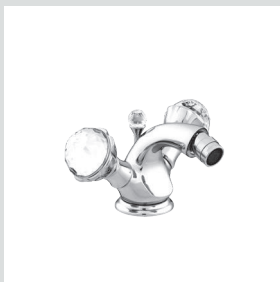

036225.000.**
One hole bidet mixer with Swarovski Crystals