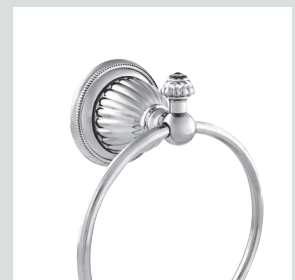

033272.000.\*\*  
Towel bar 600 mm with  
Swarovski Crystals

033279.000.\*\*  
Double towel bar 600 mm with  
Swarovski Crystals

033273.000.\*\*  
Towel ring with Swarovski Crystals

033275.000.\*\*  
Robe hook with Swarovski Crystals