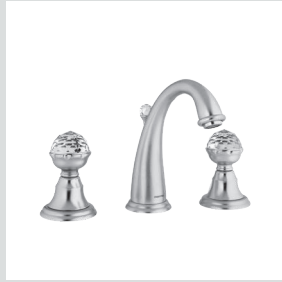

037201.C00.**
*Three holes basin set with
Swarovski Crystals*