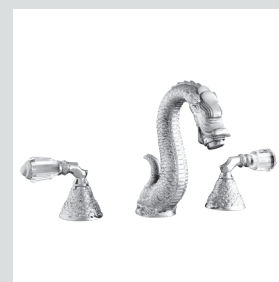

059601.A00.**
Three holes basin set with Swarovski Crystals