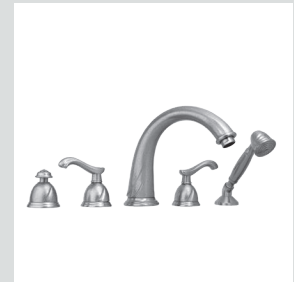

*Oman handle  
design #1*

Page 40

051001.000.\*\*  
Three holes basin set

051022.000.\*\*  
Three holes bidet set

051016.000.\*\*  
Five holes bath set with hand shower

035016.J00.\*\*  
Bath and shower mixer