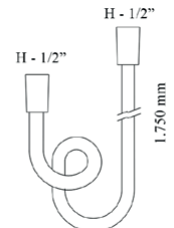

Brass - for inwall batteries and showers

015055.0AR.00

.24  
.30  
.50  
.62  
.71  
.84

2000 mm

Brass - for 4 and 5 holes bath set

015053.0AR.00

.30  
.50  
.62  
.71

1750 mm