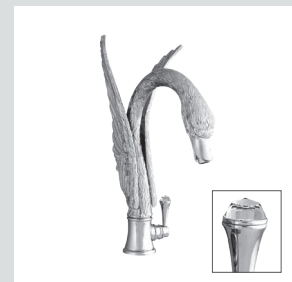

039244.A00.**

Tall progressive single lever basin with click-clack water waste and Swarovski Crystals