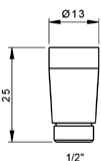

016415.0AR.00

.30
.50
.62
.71