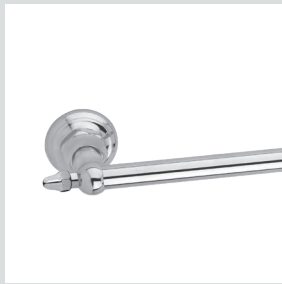

035072.000.**
Towel bar 600 mm