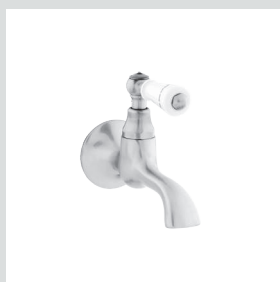

Single spout with porcelain handle

035007.MN0.\*\*

Single spout with black  
porcelain handle

035008.M00.\*\*

Basin mixer with porcelain handles

035008.MN0.\*\*

Basin mixer with black  
porcelain handles

035015.M00.\*\*