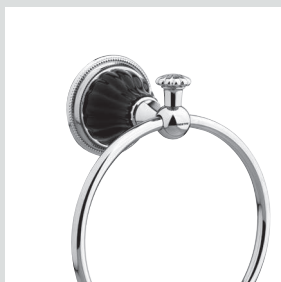

233573.0000.\*\*  
Towel ring - white porcelain

233573.N000.\*\*  
Towel ring - black porcelain

233575.0000.\*\*  
Robe hook - white porcelain

233575.N000.\*\*  
Robe hook - black porcelain

233577.0000.\*\*  
Toilet paper holder - white porcelain