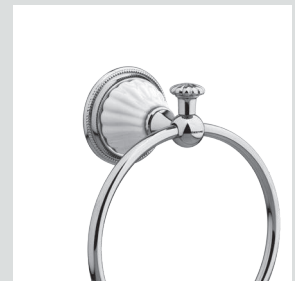

233573.0000.\*\*  
Towel ring - white porcelain

233573.N000.\*\*  
Towel ring - black porcelain

233575.0000.\*\*  
Robe hook - white porcelain

233575.N000.\*\*  
Robe hook - black porcelain

233577.0000.\*\*  
Toilet paper holder - white porcelain