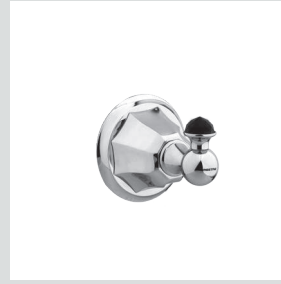

038275.N00.**
Robe hook with black
Swarovski Crystals