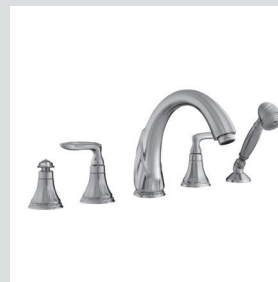

058016.000.**
Five holes bath set with hand shower