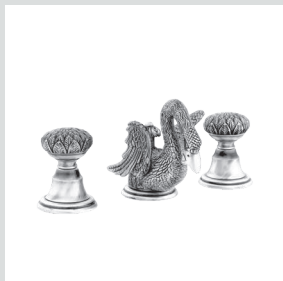

039058.000.\*\*  
Bath and shower mixer with  
hand shower

035016.S00.\*\*  
Bath and shower mixer

Swan knob  
design #2

Page 104

039441.000.\*\*  
Three holes basin set

039442.000.\*\*  
Three holes basin set