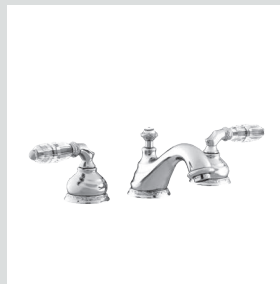

041601.B00.**
Three holes basin set with Swarovski Crystals