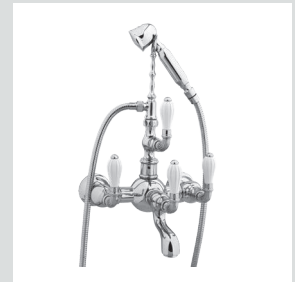

035516.0000.**
Bath and shower mixer - white porcelain