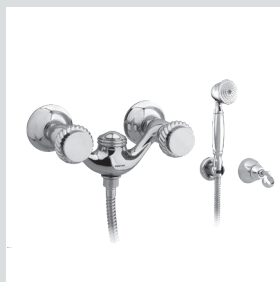

037419.000.**
Shower mixer with hand shower