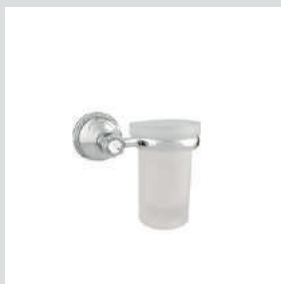

051280.000.**
Wall toothbrush holder with Swarovski Crystals