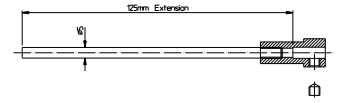

Waste extension rod

016083.0AR.50

*Recommended for washbasin with special measures