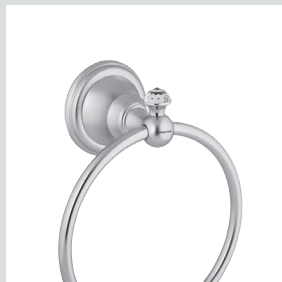

**Antartica**  
accessories with Swarovski

**036272.000.\*\***  
Towel bar 600 mm with Swarovski Crystals

**036273.000.\*\***  
Towel ring with Swarovski Crystals

**036275.000.\*\***  
Robe hook with Swarovski Crystals