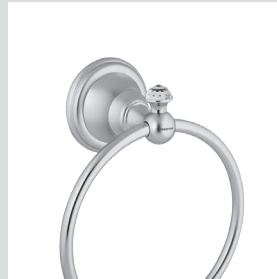

Three holes bidet set with Swarovski Crystals

036616.000.\*\*

Five holes bath set with hand shower and Swarovski Crystals

**Atlantica**  
accessories with Swarovski

036272.000.\*\*

Towel bar 600 mm with Swarovski Crystals