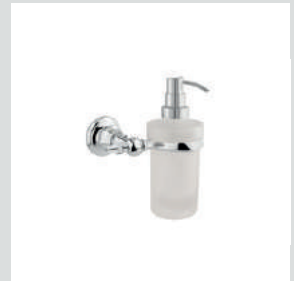

035075.000.\*\*  
Robe hook

035077.000.\*\*  
Toilet paper holder

035078.000.\*\*  
Soap holder

035080.000.\*\*  
Wall toothbrush holder

035086.000.\*\*  
Wall soap dispenser

035084.000.\*\*  
Toilet brush holder