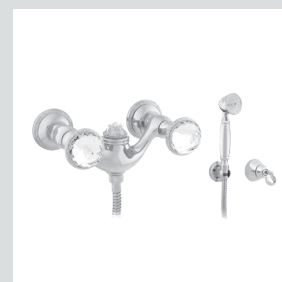

039219.E00.**
Shower mixer with hand shower
and Swarovski Crystals