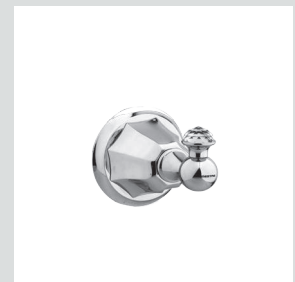

### Indica

accessories with Swarovski

038272.000.\*\*

Towel bar 600 mm with Swarovski Crystals

038273.000.\*\*

Towel ring with Swarovski Crystals

038275.000.\*\*

Robe hook with Swarovski Crystals