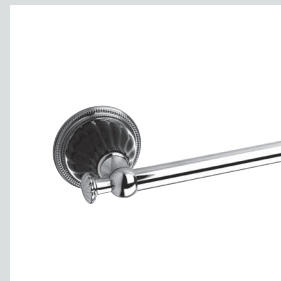

233572.N000.**
Towel bar 600 mm - black porcelain