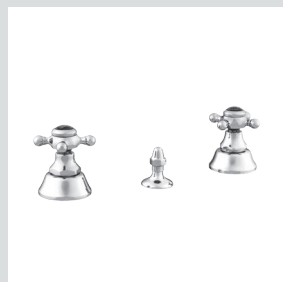

035022.BN0.**
*Three holes bidet set with
black porcelain*