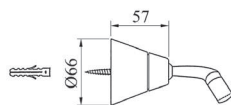

035066.000.00

.30
.50
.62
.71