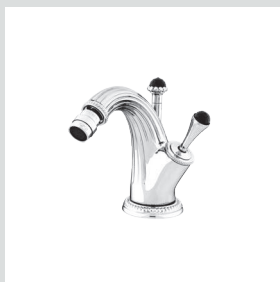

033223.N00.**
Bidet mixer with joystick and black Swarovski Crystals