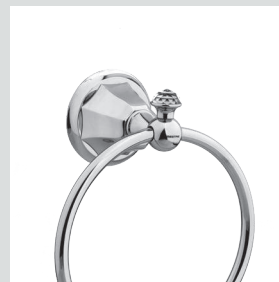

### Indica

accessories with Swarovski

038272.000.\*\*

Towel bar 600 mm with Swarovski Crystals

038273.000.\*\*

Towel ring with Swarovski Crystals

038275.000.\*\*

Robe hook with Swarovski Crystals