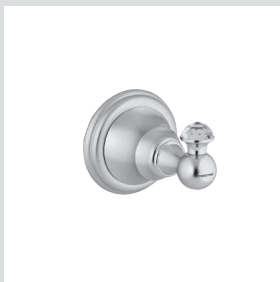

036273.000.\*\*

Towel ring with  
Swarovski Crystals

036275.000.\*\*

Robe hook with Swarovski  
Crystals

036277.000.\*\*

Toilet paper holder with  
Swarovski Crystals

036278.000.\*\*

Soap holder with Swarovski  
Crystals