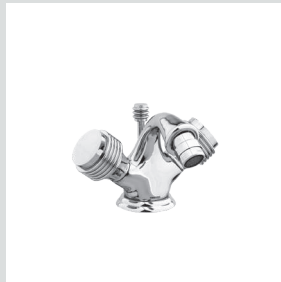

*Pacifica knob  
design #1*

Page 19

037001.000.\*\*  
Three holes basin set

037003.000.\*\*  
One hole basin mixer

037005.000.\*\*  
One hole basin mixer

037023.000.\*\*  
One hole bidet mixer

037025.000.\*\*  
One hole bidet mixer