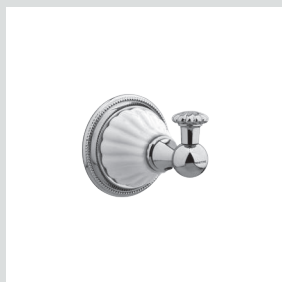

233573.0000.\*\*  
Towel ring - white porcelain

233573.N000.\*\*  
Towel ring - black porcelain

233575.0000.\*\*  
Robe hook - white porcelain

233575.N000.\*\*  
Robe hook - black porcelain

233577.0000.\*\*  
Toilet paper holder - white porcelain