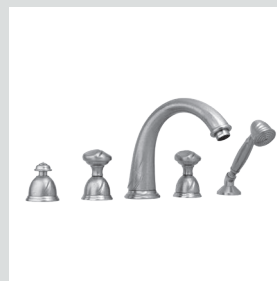

*Oman knob  
design #2*

Page 40

051401.B00.\*\*  
Three holes basin set

051405.B00.\*\*  
One hole basin mixer

051422.B00.\*\*  
Three holes bidet set

051425.B00.\*\*  
One hole bidet mixer

051416.B00.\*\*  
Five holes bath set with hand shower