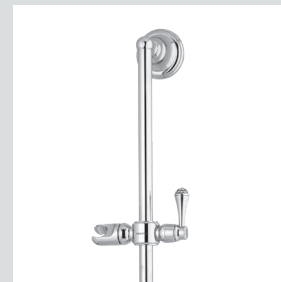

036224.000.**
*Shower rail with sliding hook
and Swarovski Crystals*