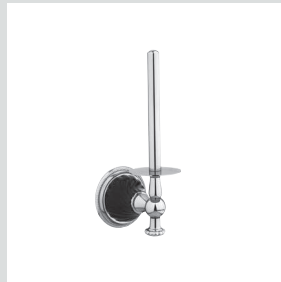

233585.NSL0.**

*Spare toilet paper holder - black
solomonic porcelain*