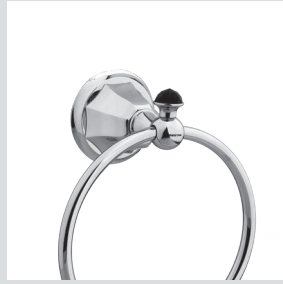

038273.N00.**
Towel ring with black
Swarovski Crystals