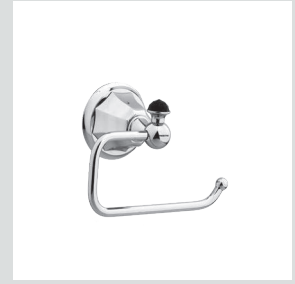

038277.N00.**
Toilet paper holder with
black Swarovski Crystals