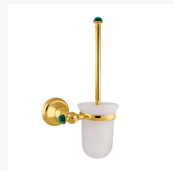

Malachite is a handcrafted stone to show up its attractive lighter and darker green tonalities. Its diamond shine combined with Gold 24 karat makes the faucets and bath accessories of this collection, an unique and exclusive jewel for the bathroom.

THE COLLECTION

036801.ML0.00
Three holes basin

065521.ML0.00
Three holes bidet set

036816.ML0.00
Five holes bath set

036818.ML0.00
Bath shower set

037819.ML0.00
Shower mixer

036845.ML0.00
Handle for shower system

036872.ML0.01
Towel rail 600mm

036873.ML0.01
Towel ring 165mm

036875.ML0.01
Robe hook

036877.ML0.01
Toilet paper holder

036880.ML0.01
Wall toothbrush holder

036878.ML0.01
Soap dish holder

036884.ML0.01
Toilet brush holder

036885.ML0.01
Spare toilet paper holder

036886.ML0.01
Wall soap dispenser

036882.ML0.01
Tooth brush & tumbler holder

FINISHED AND STONE CHARACTERISTICS

00/01
Gold 24K

Malachite
Stone

MESTRE

LUXURY SINCE 1952