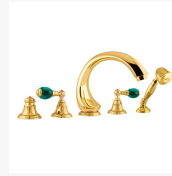

Malachite is a handcrafted stone to show up its attractive lighter and darker green tonalities. Its diamond shine combined with Gold 24 karat makes the faucets and bath accessories of this collection, an unique and exclusive jewel for the bathroom.

THE COLLECTION

036801.ML0.00
Three holes basin

065521.ML0.00
Three holes bidet set

036816.ML0.00
Five holes bath set

036818.ML0.00
Bath shower set

037819.ML0.00
Shower mixer

036845.ML0.00
Handle for shower system

036872.ML0.01
Towel rail 600mm

036873.ML0.01
Towel ring 165mm

036875.ML0.01
Robe hook

036877.ML0.01
Toilet paper holder

036880.ML0.01
Wall toothbrush holder

036878.ML0.01
Soap dish holder

036884.ML0.01
Toilet brush holder

036885.ML0.01
Spare toilet paper holder

036886.ML0.01
Wall soap dispenser

036882.ML0.01
Tooth brush & tumbler holder

FINISHED AND STONE CHARACTERISTICS

00/01
Gold 24K

Malachite
Stone

MESTRE

LUXURY SINCE 1952