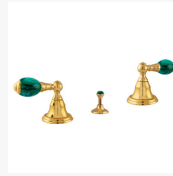

Malachite is a handcrafted stone to show up its attractive lighter and darker green tonalities. Its diamond shine combined with Gold 24 karat makes the faucets and bath accessories of this collection, an unique and exclusive jewel for the bathroom.

THE COLLECTION

036801.ML0.00
Three holes basin

065521.ML0.00
Three holes bidet set

036816.ML0.00
Five holes bath set

036818.ML0.00
Bath shower set

037819.ML0.00
Shower mixer

036845.ML0.00
Handle for shower system

036872.ML0.01
Towel rail 600mm

036873.ML0.01
Towel ring 165mm

036875.ML0.01
Robe hook

036877.ML0.01
Toilet paper holder

036880.ML0.01
Wall toothbrush holder

036878.ML0.01
Soap dish holder

036884.ML0.01
Toilet brush holder

036885.ML0.01
Spare toilet paper holder

036886.ML0.01
Wall soap dispenser

036882.ML0.01
Tooth brush & tumbler holder

FINISHED AND STONE CHARACTERISTICS

00/01
Gold 24K

Malachite
Stone

MESTRE

LUXURY SINCE 1952