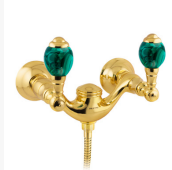

Malachite is a handcrafted stone to show up its attractive lighter and darker green tonalities. Its diamond shine combined with Gold 24 karat makes the faucets and bath accessories of this collection, an unique and exclusive jewel for the bathroom.

THE COLLECTION

036801.ML0.00
Three holes basin

065521.ML0.00
Three holes bidet set

036816.ML0.00
Five holes bath set

036818.ML0.00
Bath shower set

037819.ML0.00
Shower mixer

036845.ML0.00
Handle for shower system

036872.ML0.01
Towel rail 600mm

036873.ML0.01
Towel ring 165mm

036875.ML0.01
Robe hook

036877.ML0.01
Toilet paper holder

036880.ML0.01
Wall toothbrush holder

036878.ML0.01
Soap dish holder

036884.ML0.01
Toilet brush holder

036885.ML0.01
Spare toilet paper holder

036886.ML0.01
Wall soap dispenser

036882.ML0.01
Tooth brush & tumbler holder

FINISHED AND STONE CHARACTERISTICS

00/01
Gold 24K

Malachite
Stone

MESTRE

LUXURY SINCE 1952