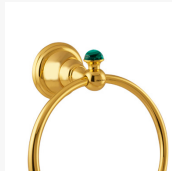

Malachite is a handcrafted stone to show up its attractive lighter and darker green tonalities. Its diamond shine combined with Gold 24 karat makes the faucets and bath accessories of this collection, an unique and exclusive jewel for the bathroom.

THE COLLECTION

036801.ML0.00
Three holes basin

065521.ML0.00
Three holes bidet set

036816.ML0.00
Five holes bath set

036818.ML0.00
Bath shower set

037819.ML0.00
Shower mixer

036845.ML0.00
Handle for shower system

036872.ML0.01
Towel rail 600mm

036873.ML0.01
Towel ring 165mm

036875.ML0.01
Robe hook

036877.ML0.01
Toilet paper holder

036880.ML0.01
Wall toothbrush holder

036878.ML0.01
Soap dish holder

036884.ML0.01
Toilet brush holder

036885.ML0.01
Spare toilet paper holder

036886.ML0.01
Wall soap dispenser

036882.ML0.01
Tooth brush & tumbler holder

FINISHED AND STONE CHARACTERISTICS

00/01
Gold 24K

Malachite
Stone

MESTRE

LUXURY SINCE 1952