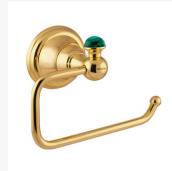

Malachite is a handcrafted stone to show up its attractive lighter and darker green tonalities. Its diamond shine combined with Gold 24 karat makes the faucets and bath accessories of this collection, an unique and exclusive jewel for the bathroom.

THE COLLECTION

036801.ML0.00
Three holes basin

065521.ML0.00
Three holes bidet set

036816.ML0.00
Five holes bath set

036818.ML0.00
Bath shower set

037819.ML0.00
Shower mixer

036845.ML0.00
Handle for shower system

036872.ML0.01
Towel rail 600mm

036873.ML0.01
Towel ring 165mm

036875.ML0.01
Robe hook

036877.ML0.01
Toilet paper holder

036880.ML0.01
Wall toothbrush holder

036878.ML0.01
Soap dish holder

036884.ML0.01
Toilet brush holder

036885.ML0.01
Spare toilet paper holder

036886.ML0.01
Wall soap dispenser

036882.ML0.01
Tooth brush & tumbler holder

FINISHED AND STONE CHARACTERISTICS

00/01
Gold 24K

Malachite
Stone

MESTRE

LUXURY SINCE 1952