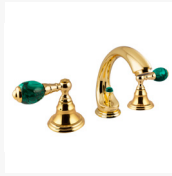

It is said that the jewel was as golden as his hair, and possessed shiny and rounded stones of malachite as his green precious eyes, and that this jewel granted him luck and privileges throughout his life.

Characteristics of the collection

Is a high-end bathroom collection with Malachite precious stone incrustations inspired in the royalty.

An authentic jewel of the nobility modeled to highlight its precious green colour.

Malachite is a handcrafted stone to show up its attractive lighter and darker green tonalities. Its diamond shine combined with Gold 24 karat makes the faucets and bath accessories of this collection, an unique and exclusive jewel for the bathroom.

THE COLLECTION

036801.ML0.00
Three holes basin

065521.ML0.00
Three holes bidet set

036816.ML0.00
Five holes bath set

036818.ML0.00
Bath shower set

037819.ML0.00
Shower mixer

036845.ML0.00
Handle for shower system