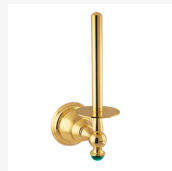

Malachite is a handcrafted stone to show up its attractive lighter and darker green tonalities. Its diamond shine combined with Gold 24 karat makes the faucets and bath accessories of this collection, an unique and exclusive jewel for the bathroom.

THE COLLECTION

036801.ML0.00
Three holes basin

065521.ML0.00
Three holes bidet set

036816.ML0.00
Five holes bath set

036818.ML0.00
Bath shower set

037819.ML0.00
Shower mixer

036845.ML0.00
Handle for shower system

036872.ML0.01
Towel rail 600mm

036873.ML0.01
Towel ring 165mm

036875.ML0.01
Robe hook

036877.ML0.01
Toilet paper holder

036880.ML0.01
Wall toothbrush holder

036878.ML0.01
Soap dish holder

036884.ML0.01
Toilet brush holder

036885.ML0.01
Spare toilet paper holder

036886.ML0.01
Wall soap dispenser

036882.ML0.01
Tooth brush & tumbler holder

FINISHED AND STONE CHARACTERISTICS

00/01
Gold 24K

Malachite
Stone

MESTRE

LUXURY SINCE 1952