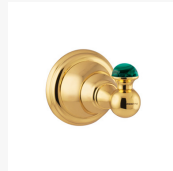

Malachite is a handcrafted stone to show up its attractive lighter and darker green tonalities. Its diamond shine combined with Gold 24 karat makes the faucets and bath accessories of this collection, an unique and exclusive jewel for the bathroom.

THE COLLECTION

036801.ML0.00
Three holes basin

065521.ML0.00
Three holes bidet set

036816.ML0.00
Five holes bath set

036818.ML0.00
Bath shower set

037819.ML0.00
Shower mixer

036845.ML0.00
Handle for shower system

036872.ML0.01
Towel rail 600mm

036873.ML0.01
Towel ring 165mm

036875.ML0.01
Robe hook

036877.ML0.01
Toilet paper holder

036880.ML0.01
Wall toothbrush holder

036878.ML0.01
Soap dish holder

036884.ML0.01
Toilet brush holder

036885.ML0.01
Spare toilet paper holder

036886.ML0.01
Wall soap dispenser

036882.ML0.01
Tooth brush & tumbler holder

FINISHED AND STONE CHARACTERISTICS

00/01
Gold 24K

Malachite
Stone

MESTRE

LUXURY SINCE 1952