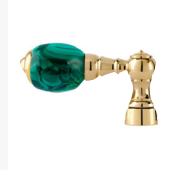

Malachite is a handcrafted stone to show up its attractive lighter and darker green tonalities. Its diamond shine combined with Gold 24 karat makes the faucets and bath accessories of this collection, an unique and exclusive jewel for the bathroom.

THE COLLECTION

036801.ML0.00
Three holes basin

065521.ML0.00
Three holes bidet set

036816.ML0.00
Five holes bath set

036818.ML0.00
Bath shower set

037819.ML0.00
Shower mixer

036845.ML0.00
Handle for shower system

036872.ML0.01
Towel rail 600mm

036873.ML0.01
Towel ring 165mm

036875.ML0.01
Robe hook

036877.ML0.01
Toilet paper holder

036880.ML0.01
Wall toothbrush holder

036878.ML0.01
Soap dish holder

036884.ML0.01
Toilet brush holder

036885.ML0.01
Spare toilet paper holder

036886.ML0.01
Wall soap dispenser

036882.ML0.01
Tooth brush & tumbler holder

FINISHED AND STONE CHARACTERISTICS

00/01
Gold 24K

Malachite
Stone

MESTRE

LUXURY SINCE 1952