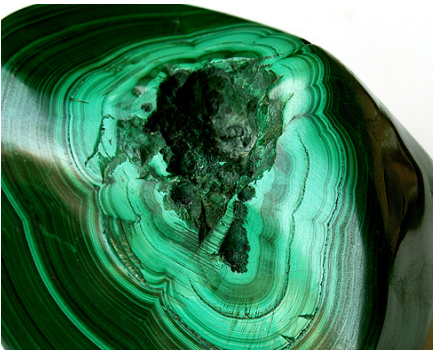

ATLANTICA PRECIOUS

Story and inspiration

Atlantica Precious is inspired by a delicate ancient jewel of the Spanish nobility.

A jewel was given to a young woman, of slender figure, for her commitment to one of the children of the most influential family of the Spanish nobility of the 18th century.

It is said that the jewel was as golden as his hair, and possessed shiny and rounded stones of malachite as his green precious eyes, and that this jewel granted him luck and privileges throughout his life.

Characteristics of the collection

Is a high-end bathroom collection with Malachite precious stone incrustations inspired in the royalty.

An authentic jewel of the nobility modeled to highlight its precious green colour.

Malachite is a handcrafted stone to show up its attractive lighter and darker green tonalities. Its diamond shine combined with Gold 24 karat makes the faucets and bath accessories of this collection, an unique and exclusive jewel for the bathroom.