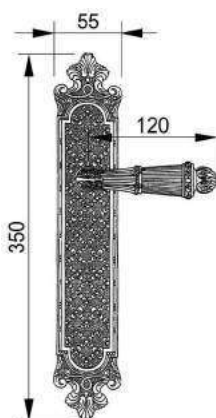

0R6520.000.30