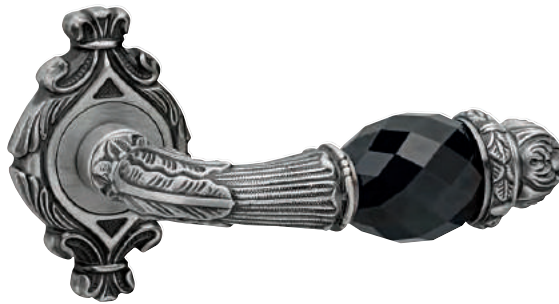

OR7141.N00.71