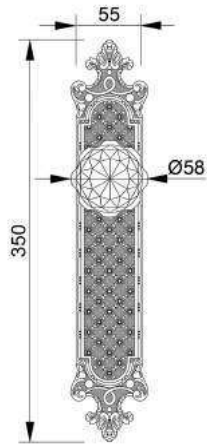

OM4605.S00.01
Individual sale