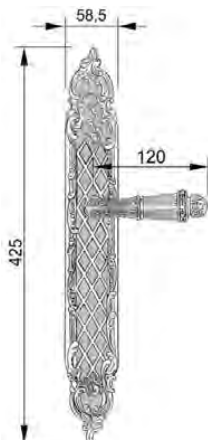

0A1720.85Y.30