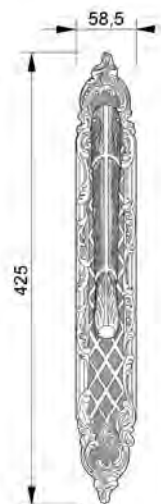

OM1603.BY0.71
Individual sale