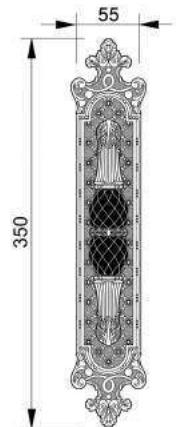

VARIATIONS

Possible variations on door hardware products

CODE	DESCRIPTION
000	LEVER HANDLE SET WITHOUT KEYHOLE
100	HALF LEVER HANDLE SET - RIGHT OPENING
200	HALF LEVER HANDLE SET - LEFT OPENING
85Y	LEVER HANDLE SET ON PLATE WITH EURO PROFILE KEYHOLE AT 85mm
70P	LEVER HANDLE SET ON PLATE WITH PRIVACY BUTTON AT 70mm

OR6541.000.71

OR6541.N00.44

OR7041.N00.71

OR7041.000.01

OD4645.000.01
Turn knob

OM4605.S00.01
Individual sale

OM4605.SN0.12
Individual sale

EXCLUSIVE CRYSTALS FROM SWAROVSKI SERIE
HANDLES, TURN KNOBS AND PULL HANDLES