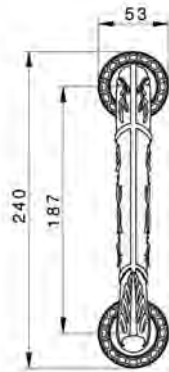

0M3203.000.01
Individual sale