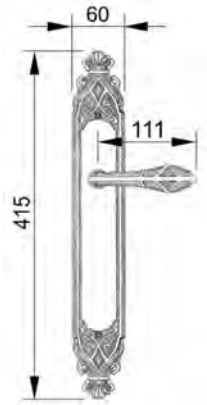

OR7134.000.44