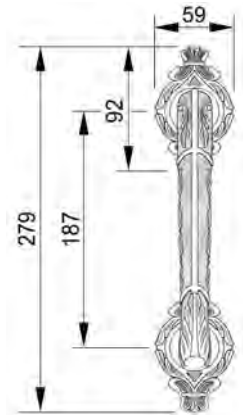

0M3402.000.44
Individual sale