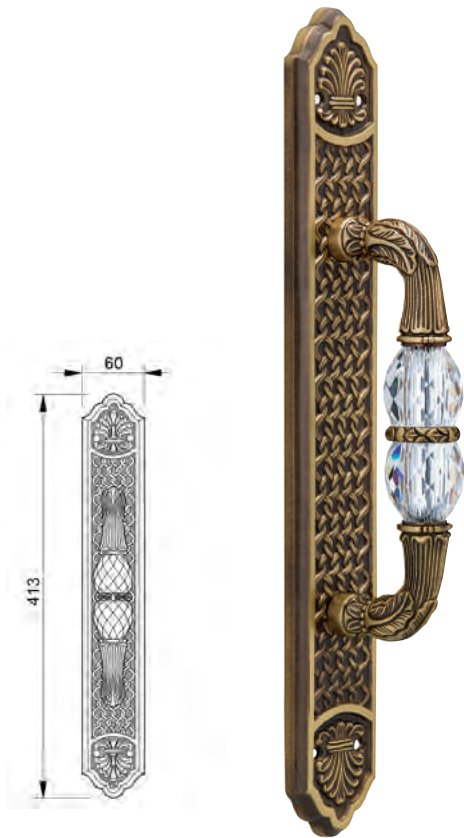

OM3005.S00.44
Individual sale