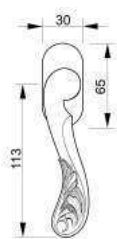

0V0734.000.44
Individual sale