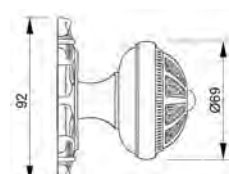

CENTER DOOR FIXED KNOBS

OC0594.595.01
Individual sale