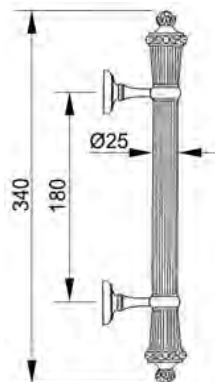

VARIATIONS

Possible variations on door hardware products

CODE	DESCRIPTION
000	LEVER HANDLE SET WITHOUT KEYHOLE
100	HALF LEVER HANDLE SET - RIGHT OPENING
200	HALF LEVER HANDLE SET - LEFT OPENING
85Y	LEVER HANDLE SET ON PLATE WITH EURO PROFILE KEYHOLE AT 85mm
70P	LEVER HANDLE SET ON PLATE WITH PRIVACY BUTTON AT 70mm

CODE	DESCRIPTION
90P	LEVER HANDLE SET ON PLATE WITH PRIVACY BUTTON AT 90mm
EY0	LEVER HANDLE SET ON ROSES WITH EURO PROFILE KEYHOLE ESCUTCHEONS
BC0	LEVER HANDLE SET ON ROSES WITH CAPSULE KEYHOLE ESCUTCHEONS
BH0	LEVER HANDLE SET ON ROSES WITH ENGLISH/DUTCH KEYHOLE ESCUTCHEONS

Individual sale

Set 0N4483.000.01

Individual sale 0N4482.000.01

Set 0N4695.000.01

Individual sale 0N4694.000.01

Set ON4485.000.44
 Individual sale ON4484.000.44

Set ON4777.000.01
 Individual sale ON4776.000.01