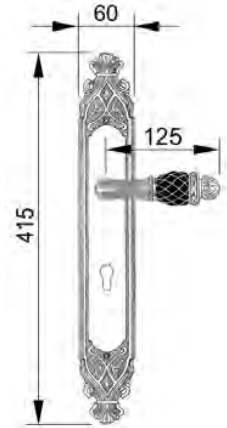

0A3541.000.71