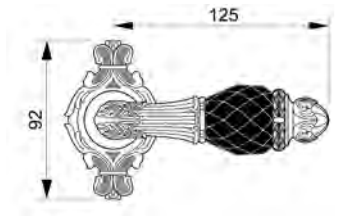

OWC073.B06.71