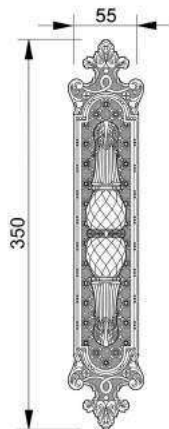

VARIATIONS

Possible variations on door hardware products

CODE	DESCRIPTION
000	LEVER HANDLE SET WITHOUT KEYHOLE
100	HALF LEVER HANDLE SET - RIGHT OPENING
200	HALF LEVER HANDLE SET - LEFT OPENING
85Y	LEVER HANDLE SET ON PLATE WITH EURO PROFILE KEYHOLE AT 85mm
70P	LEVER HANDLE SET ON PLATE WITH PRIVACY BUTTON AT 70mm

CODE	DESCRIPTION
90P	LEVER HANDLE SET ON PLATE WITH PRIVACY BUTTON AT 90mm
EY0	LEVER HANDLE SET ON ROSES WITH EURO PROFILE KEYHOLE ESCUTCHEONS
BC0	LEVER HANDLE SET ON ROSES WITH CAPSULE KEYHOLE ESCUTCHEONS
BH0	LEVER HANDLE SET ON ROSES WITH ENGLISH/DUTCH KEYHOLE ESCUTCHEONS

OR6541.000.71

OR6541.N00.44

OR7041.N00.71

OR7041.000.01

OD4645.000.01
Turn knob

OM4605.S00.01
Individual sale

OM4605.SN0.12
Individual sale

EXCLUSIVE CRYSTALS FROM SWAROVSKI SERIE
HANDLES, TURN KNOBS AND PULL HANDLES