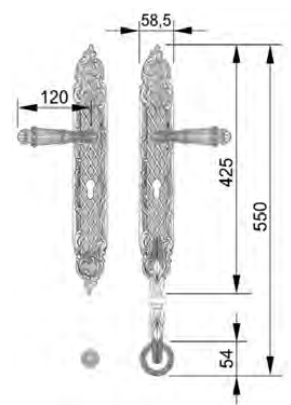

OA1741.B00.71