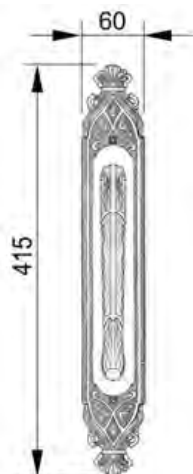

0M3403.B00.44
Individual sale