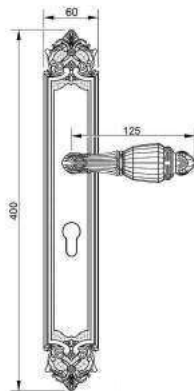

0A3741.N85.01