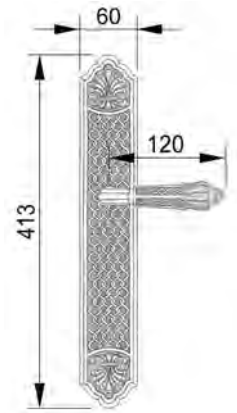

0R7030.000.44