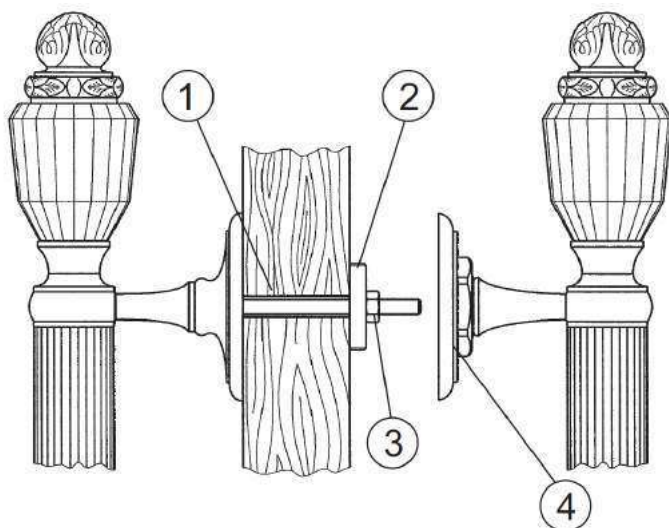

Set 0N4767.000.01

Individual sale 0N4766.000.01

Set 0N4765.000.01

Individual sale 0N4764.000.01

Set ON4765.N00.62

Individual sale ON4764.N00.62

BACK TO BACK PULL HANDLE ASSEMBLY SYSTEM

PREVIOUS HOLES IN WOOD OR GLASS

INSTALLATION

- 1 - Screw the stud on the external pull handle
- 2 - Threading the piece on de stud
- 3 - Threading the nut on the stud
- 4 - Screw the internal pull handle on the piece 2

OK2569.000.71
Individual sale