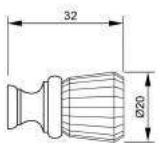

OZ5740.000.00