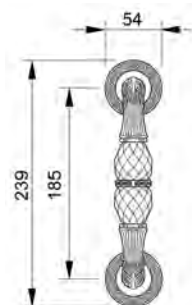

ON7005.SN0.01
Individual sale