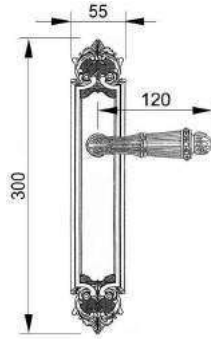

0A3720.85Y.34