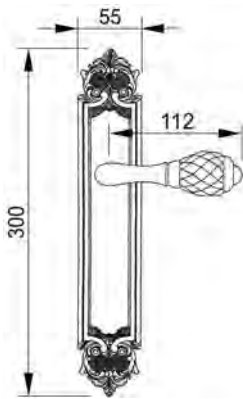

0A3840.N00.01