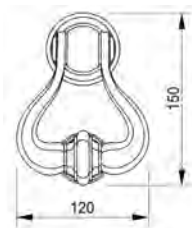

OK0178.000.21
Individual sale