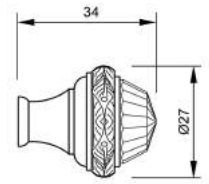

OZ5744.000.00