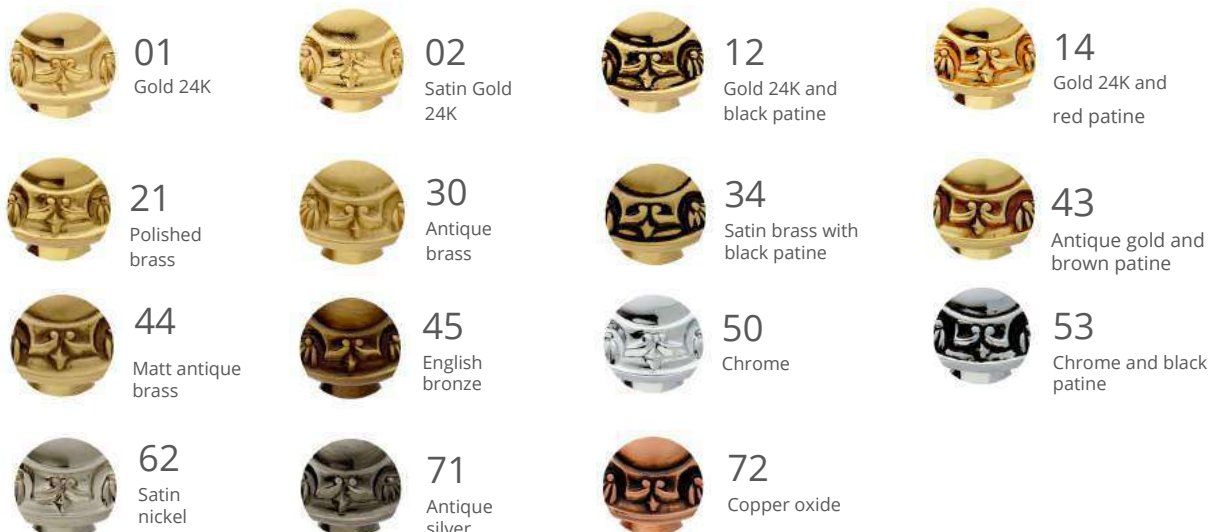

All codes have a number and/or letter sequence which provides you information about the collection, type of product, item number, variations and finishes. The codes that appear in this catalogue match with the item shown at the picture. You should replace the asterisks by the selected finish code from our door hardware finishes you can find below. Please look at our price list to see the standard finishes we offer for each product.

CODE SAMPLE

MESTRE DOOR HARDWARE FINISHES

TYPE OF PRODUCTS

CODE	DESCRIPTION
A	LEVER HANDLE SET ON PLATE
C	DOOR FIXED KNOB ON ROSE
D	DOOR LEVER KNOB SET ON PLATE
F	DOOR FIXED KNOB ON PLATE
J	DOOR ENTRANCE SET - Includes lever handle and pull handle
K	DOOR KNOCKERS
M	PULL HANDLE ON PLATE