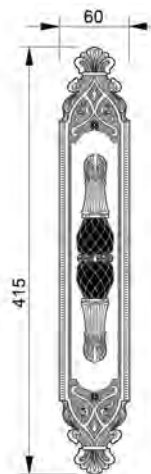

OJ3407.SN85Y.01