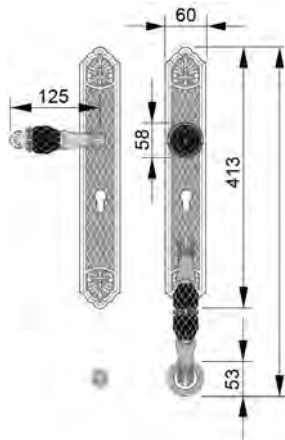

OJ3007.SZ85.01
Fixed knob