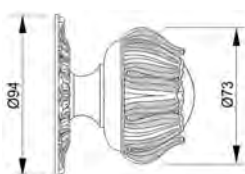

OC3416.000.44
Individual sale