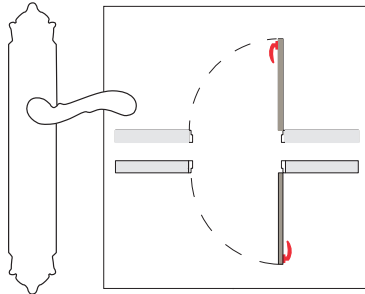

TYPE OF PRODUCTS

CODE	DESCRIPTION
A	LEVER HANDLE SET ON PLATE
C	DOOR FIXED KNOB ON ROSE
D	DOOR LEVER KNOB SET ON PLATE
F	DOOR FIXED KNOB ON PLATE
J	DOOR ENTRANCE SET - Includes lever handle and pull handle
K	DOOR KNOCKERS
M	PULL HANDLE ON PLATE

CODE	DESCRIPTION
N	PULL HANDLE ON ROSES
P	KNOB LEVER SET ON ROSES
R	LEVER HANDLE SET ON ROSES
S	PRIVACY KNOB
V	WINDOW LEVER HANDLE
EY	KEY HOLE SCUTCHEON ROSE - EURO PROFILE CYLINDER HOLE
WC	PRIVACY KNOB SET WITH EMERGENCY REALISE ON ROSES

VARIATIONS

Possible variations on door hardware products

CODE	DESCRIPTION
000	LEVER HANDLE SET WITHOUT KEYHOLE
100	HALF LEVER HANDLE SET - RIGHT OPENING
200	HALF LEVER HANDLE SET - LEFT OPENING
85Y	LEVER HANDLE SET ON PLATE WITH EURO PROFILE KEYHOLE AT 85mm
70P	LEVER HANDLE SET ON PLATE WITH PRIVACY BUTTON AT 70mm

CODE	DESCRIPTION
90P	LEVER HANDLE SET ON PLATE WITH PRIVACY BUTTON AT 90mm
EY0	LEVER HANDLE SET ON ROSES WITH EURO PROFILE KEYHOLE ESCUTCHEONS
BC0	LEVER HANDLE SET ON ROSES WITH CAPSULE KEYHOLE ESCUTCHEONS
BH0	LEVER HANDLE SET ON ROSES WITH ENGLISH/DUTCH KEYHOLE ESCUTCHEONS

EXAMPLES OF VARIATIONS

100 CODE
HALF LEVER HANDLE SET RIGHT OPENING DOOR