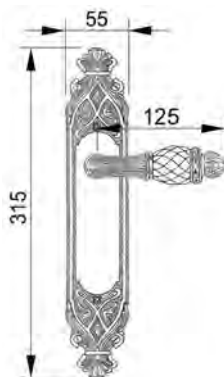

0A3441.000.71