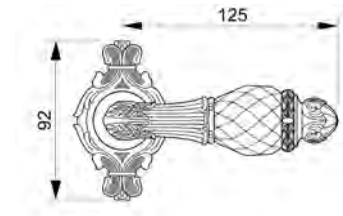

OR7141.N00.71