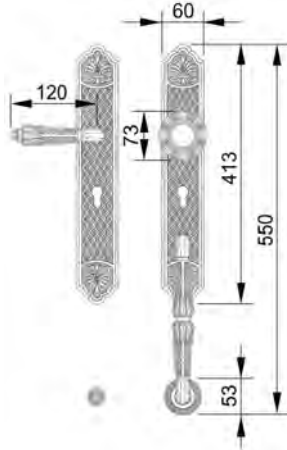

OJ3007.85Y.01