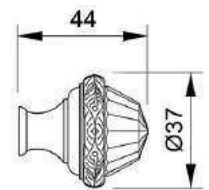

OZ5746.000.43