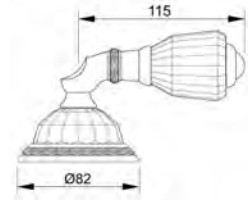

OR6263.000.01