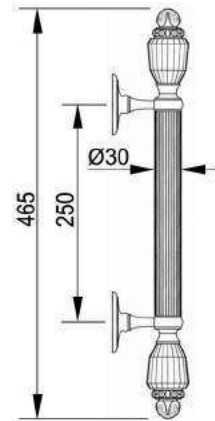

Set 0N4767.C00.44
Individual sale 0N4766.C00.44