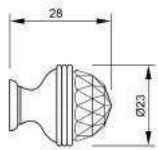

OZ5739.000.00