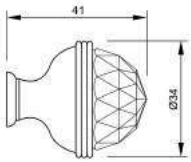

OZ5738.000.00