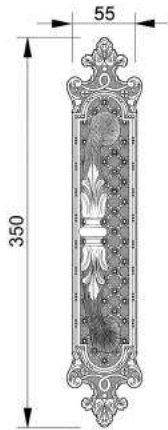

OX4631.D85.01
Individual sale