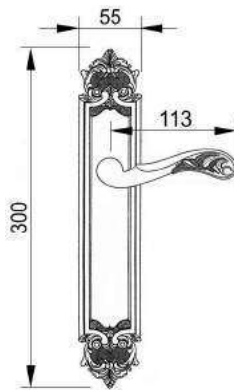

0R6560.000.44