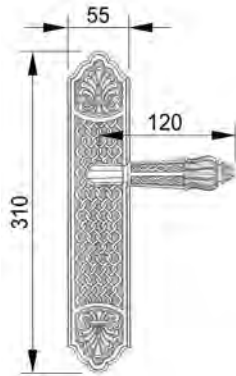

0A3030.000.71