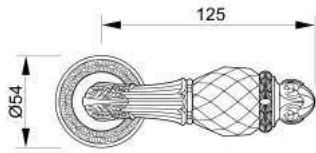

OR6541.000.71