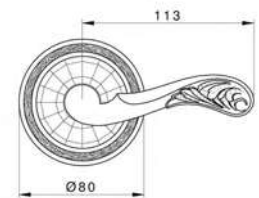

EXCLUSIVE CRYSTALS FROM SWAROVSKI SERIE
HANDLES, TURN KNOBS AND PULL HANDLES