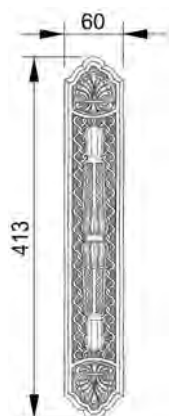

OM3002.000.01
Individual sale