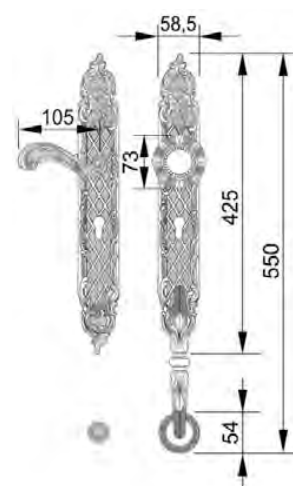

Fixed knob

OJ1607.L85.44

Turn knob