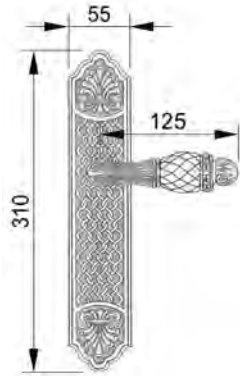

0A3041.85Y.01