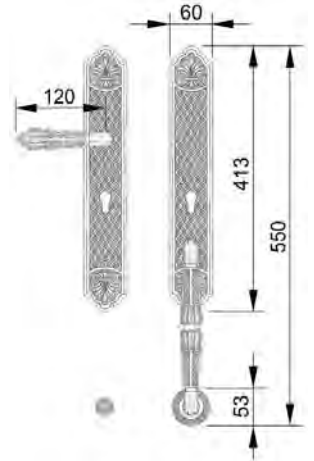

OJ3007.SNZ85.71
Fixed knob