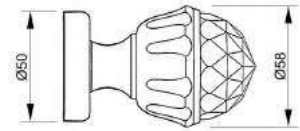

OP6045.N00.50