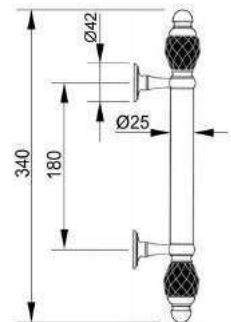

Set 0N4761.N00.01
Individual sale 0N4760.N00.01