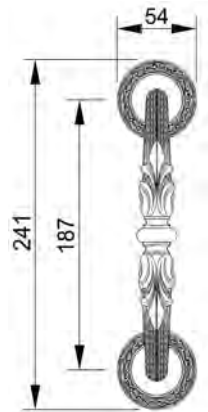

OM1603.B00.01
Individual sale