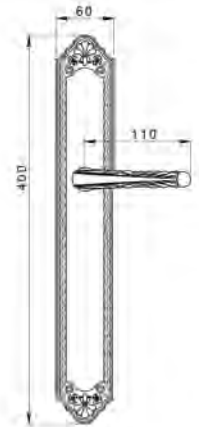

OR7032.000.71