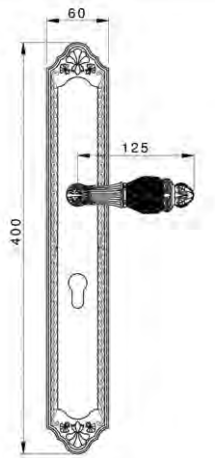

0A2941.B00.01