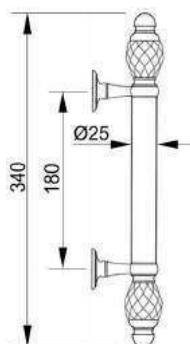

Set 0N4761.000.01
Individual sale 0N4760.000.01