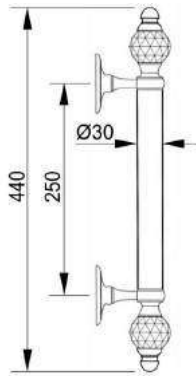

Set 0N4763.000.01
Individual sale 0N4762.000.01