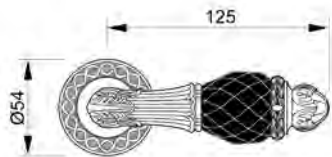

OR7041.N00.71