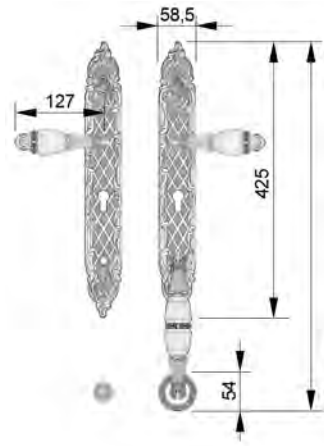

OM1602.BS0.30
Individual sale