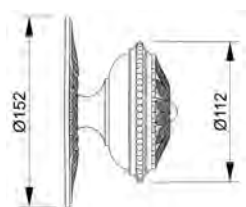

OC0594.595.01
Individual sale