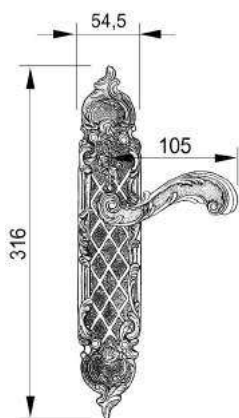

0A1620.85Y.01