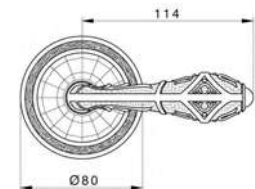

EXCLUSIVE CRYSTALS FROM SWAROVSKI SERIE
HANDLES, TURN KNOBS AND PULL HANDLES