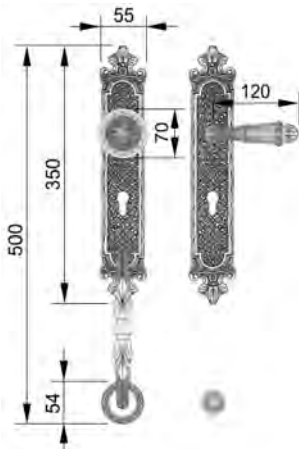

OJ4606.85Y.72