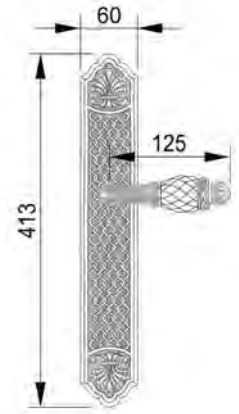

0A3141.N85.71