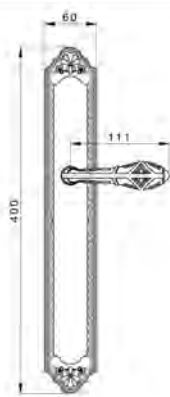

0J2910.85Y.34