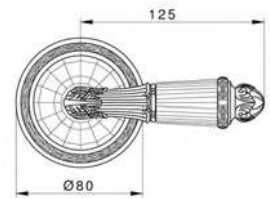

OR6260.000.01