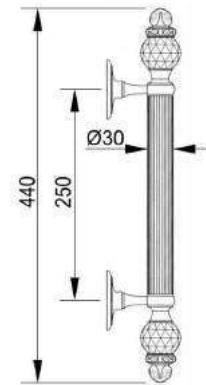

VARIATIONS

Possible variations on door hardware products

CODE	DESCRIPTION
000	LEVER HANDLE SET WITHOUT KEYHOLE
100	HALF LEVER HANDLE SET - RIGHT OPENING
200	HALF LEVER HANDLE SET - LEFT OPENING
85Y	LEVER HANDLE SET ON PLATE WITH EURO PROFILE KEYHOLE AT 85mm
70P	LEVER HANDLE SET ON PLATE WITH PRIVACY BUTTON AT 70mm

CODE	DESCRIPTION
90P	LEVER HANDLE SET ON PLATE WITH PRIVACY BUTTON AT 90mm
EY0	LEVER HANDLE SET ON ROSES WITH EURO PROFILE KEYHOLE ESCUTCHEONS
BC0	LEVER HANDLE SET ON ROSES WITH CAPSULE KEYHOLE ESCUTCHEONS
BH0	LEVER HANDLE SET ON ROSES WITH ENGLISH/DUTCH KEYHOLE ESCUTCHEONS

Set 0N4763.000.01
Individual sale 0N4762.000.01

Set 0N4761.N00.01
Individual sale 0N4760.N00.01

Set 0N4761.000.01
Individual sale 0N4760.000.01

Set 0N4767.C00.44
Individual sale 0N4766.C00.44

Set 0N4765.C00.01
Individual sale 0N4764.C00.01

Set 0N4767.000.01

Individual sale 0N4766.000.01

Set 0N4765.000.01

Individual sale 0N4764.000.01

Set ON4765.N00.62

Individual sale ON4764.N00.62

BACK TO BACK PULL HANDLE ASSEMBLY SYSTEM

PREVIOUS HOLES IN WOOD OR GLASS