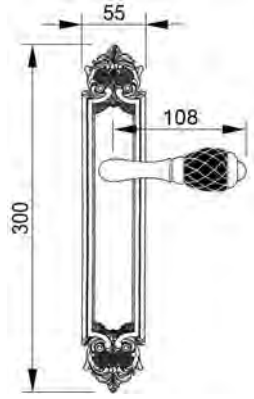

0A3741.B85Y.01