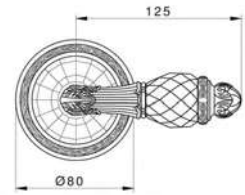

OR6241.000.01