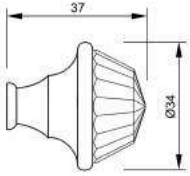

FURNITURE KNOBS
Individual sale products

OZ5741.000.00