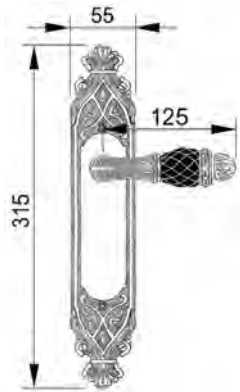

0A3441.N85.01