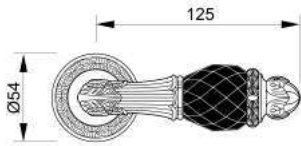

OR6541.N00.44