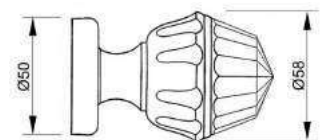

DOOR TURN KNOBS WITH SWAROVSKI CRYSTAL