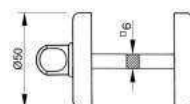

0BC060.000.01

Individual sale