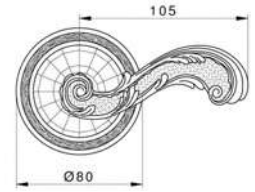

OR6220.000.01