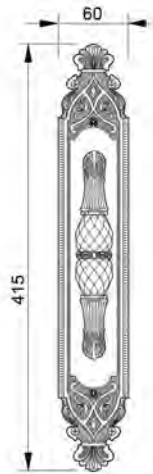

OJ3407.S85Y.44