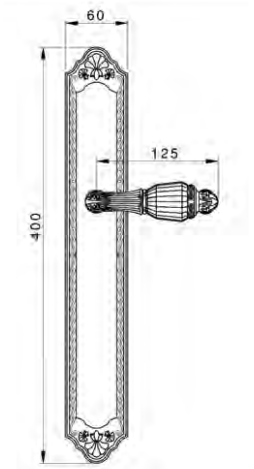

0M2905.SN0.01
Individual sale