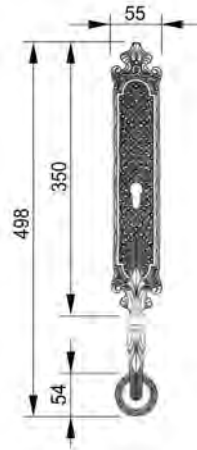

OX4631.D00.01
Individual sale