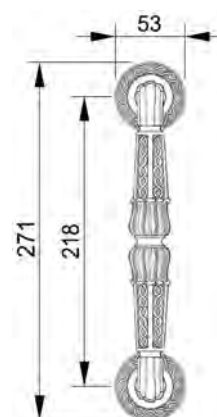

ON7002.000.01
Individual sale