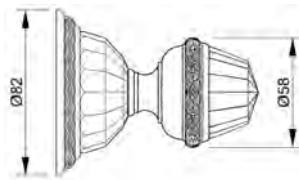

OP6548.000.01