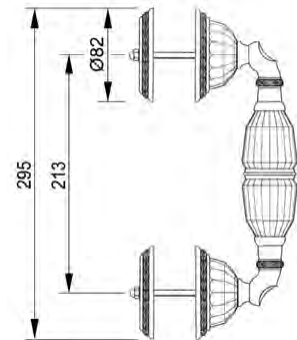

PULL HANDLES WITH EXCLUSIVE CRYSTALS FROM SWAROVSKI