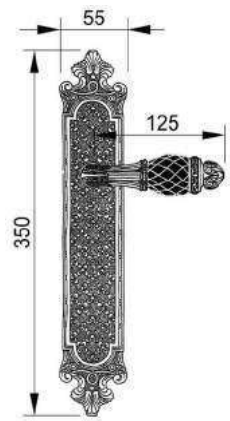

0A4640.N00.71