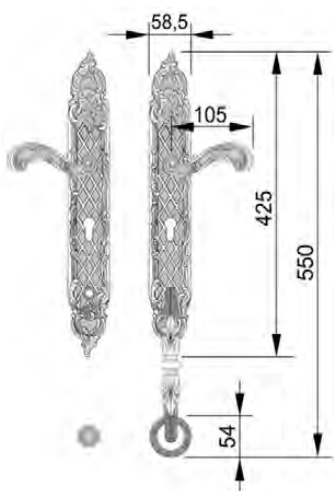

OJ1609.Z85.01