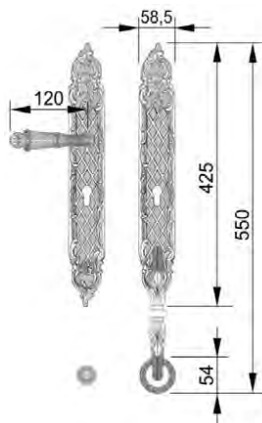

OJ1606.85Y.01