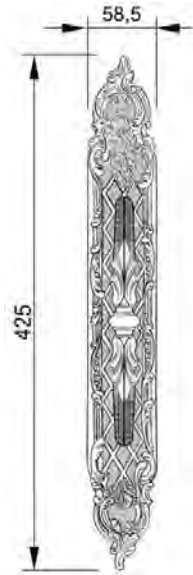

VARIATIONS

Possible variations on door hardware products

CODE	DESCRIPTION
000	LEVER HANDLE SET WITHOUT KEYHOLE
100	HALF LEVER HANDLE SET - RIGHT OPENING
200	HALF LEVER HANDLE SET - LEFT OPENING
85Y	LEVER HANDLE SET ON PLATE WITH EURO PROFILE KEYHOLE AT 85mm
70P	LEVER HANDLE SET ON PLATE WITH PRIVACY BUTTON AT 70mm

OJ3007.SNZ85.71
Fixed knob

OJ3007.SZ85.01
Fixed knob

0A1616.000.44

0R6516.000.44

0A1716.000.01

0A1620.85Y.01

0A1720.85Y.30

OM1602.000.30
Individual sale