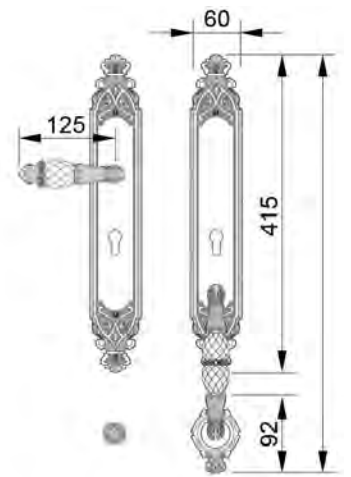

OM3405.SN0.01
Individual sale