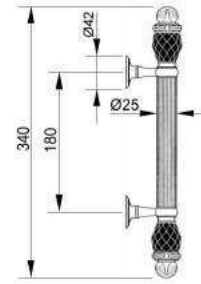

VARIATIONS

Possible variations on door hardware products

CODE	DESCRIPTION
000	LEVER HANDLE SET WITHOUT KEYHOLE
100	HALF LEVER HANDLE SET - RIGHT OPENING
200	HALF LEVER HANDLE SET - LEFT OPENING
85Y	LEVER HANDLE SET ON PLATE WITH EURO PROFILE KEYHOLE AT 85mm
70P	LEVER HANDLE SET ON PLATE WITH PRIVACY BUTTON AT 70mm

CODE	DESCRIPTION
90P	LEVER HANDLE SET ON PLATE WITH PRIVACY BUTTON AT 90mm
EY0	LEVER HANDLE SET ON ROSES WITH EURO PROFILE KEYHOLE ESCUTCHEONS
BC0	LEVER HANDLE SET ON ROSES WITH CAPSULE KEYHOLE ESCUTCHEONS
BH0	LEVER HANDLE SET ON ROSES WITH ENGLISH/DUTCH KEYHOLE ESCUTCHEONS

Set 0N4767.000.01

Individual sale 0N4766.000.01

Set 0N4765.000.01

Individual sale 0N4764.000.01

Set ON4765.N00.62

Individual sale ON4764.N00.62

BACK TO BACK PULL HANDLE ASSEMBLY SYSTEM

PREVIOUS HOLES IN WOOD OR GLASS