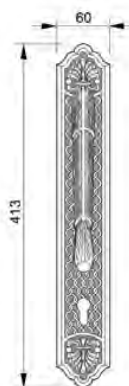

OM3003.B00.44
Individual sale