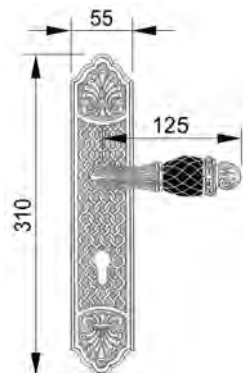

0A3041.N00.71