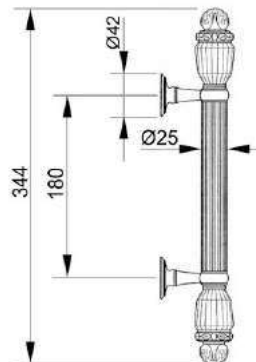

Set 0N4765.C00.01
Individual sale 0N4764.C00.01