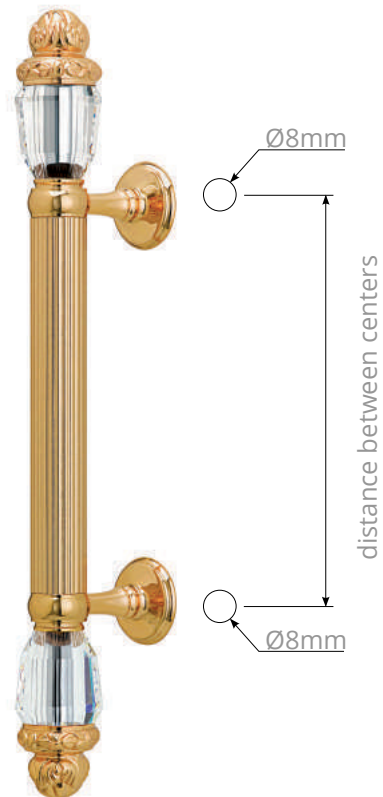

CODE	DESCRIPTION
N	PULL HANDLE ON ROSES
P	KNOB LEVER SET ON ROSES
R	LEVER HANDLE SET ON ROSES
S	PRIVACY KNOB
V	WINDOW LEVER HANDLE
EY	KEY HOLE SCUTCHEON ROSE - EURO PROFILE CYLINDER HOLE
WC	PRIVACY KNOB SET WITH EMERGENCY REALISE ON ROSES

VARIATIONS

Possible variations on door hardware products

CODE	DESCRIPTION
000	LEVER HANDLE SET WITHOUT KEYHOLE
100	HALF LEVER HANDLE SET - RIGHT OPENING
200	HALF LEVER HANDLE SET - LEFT OPENING
85Y	LEVER HANDLE SET ON PLATE WITH EURO PROFILE KEYHOLE AT 85mm
70P	LEVER HANDLE SET ON PLATE WITH PRIVACY BUTTON AT 70mm

Set 0N4767.000.01

Individual sale 0N4766.000.01

Set 0N4765.000.01

Individual sale 0N4764.000.01

Set ON4765.N00.62

Individual sale ON4764.N00.62

BACK TO BACK PULL HANDLE ASSEMBLY SYSTEM

PREVIOUS HOLES IN WOOD OR GLASS

OK2573.B00.21
Individual sale

OK0178.000.21
Individual sale

KEYHOLE ESCUTCHEON AND PRIVACY BUTTON

0WC065.6MM.01

0BC065.000.01
Individual sale

0EY065.000.71
Individual sale

0WC070.6MM.71

0BC070.000.71
Individual sale