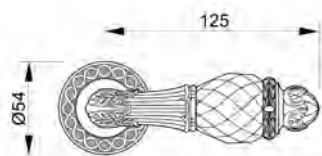

OR7041.000.01