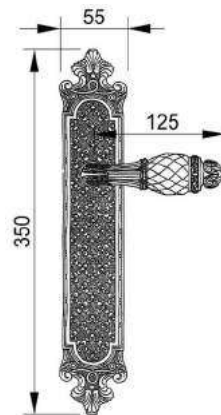

0A4640.000.01