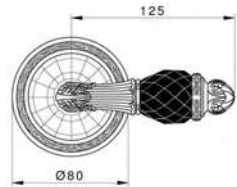

OR6241.N00.50