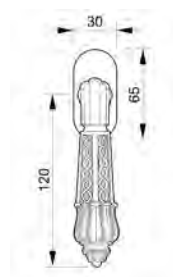

0V0716.D00.01
Individual sale