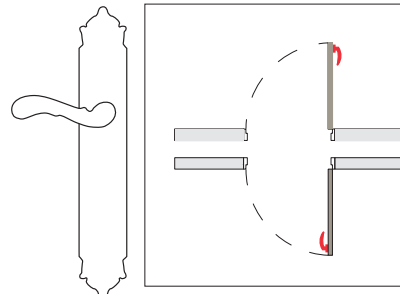

200 CODE
HALF LEVER HANDLE SET LEFT OPENING DOOR