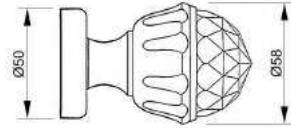

DOOR TURN KNOBS WITH SWAROVSKI CRYSTAL

OP6045.000.01