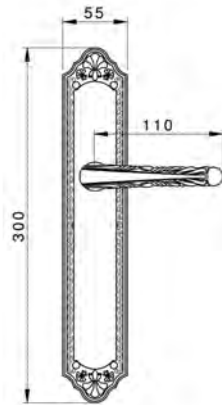

0A2932.000.34