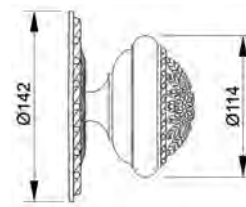

OC0651.652.01
Individual sale