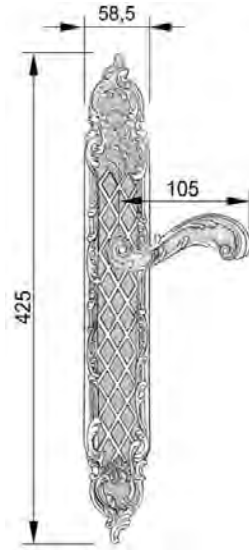

0A1616.000.44