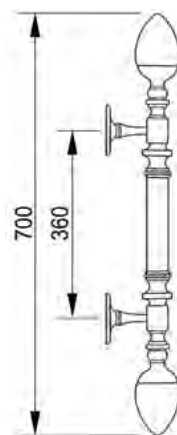

Set 0N4483.000.01

Individual sale 0N4482.000.01