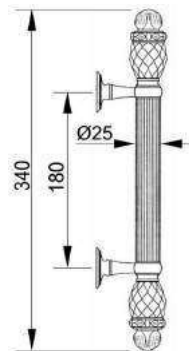

VARIATIONS

Possible variations on door hardware products

CODE	DESCRIPTION
000	LEVER HANDLE SET WITHOUT KEYHOLE
100	HALF LEVER HANDLE SET - RIGHT OPENING
200	HALF LEVER HANDLE SET - LEFT OPENING
85Y	LEVER HANDLE SET ON PLATE WITH EURO PROFILE KEYHOLE AT 85mm
70P	LEVER HANDLE SET ON PLATE WITH PRIVACY BUTTON AT 70mm

CODE	DESCRIPTION
90P	LEVER HANDLE SET ON PLATE WITH PRIVACY BUTTON AT 90mm
EY0	LEVER HANDLE SET ON ROSES WITH EURO PROFILE KEYHOLE ESCUTCHEONS
BC0	LEVER HANDLE SET ON ROSES WITH CAPSULE KEYHOLE ESCUTCHEONS
BH0	LEVER HANDLE SET ON ROSES WITH ENGLISH/DUTCH KEYHOLE ESCUTCHEONS

Set 0N4763.000.01
Individual sale 0N4762.000.01

Set 0N4761.N00.01
Individual sale 0N4760.N00.01

Set 0N4761.000.01
Individual sale 0N4760.000.01

Set 0N4767.C00.44
Individual sale 0N4766.C00.44

Set 0N4765.C00.01
Individual sale 0N4764.C00.01

Set 0N4767.000.01

Individual sale 0N4766.000.01

Set 0N4765.000.01

Individual sale 0N4764.000.01

Set ON4765.N00.62

Individual sale ON4764.N00.62

BACK TO BACK PULL HANDLE ASSEMBLY SYSTEM

PREVIOUS HOLES IN WOOD OR GLASS