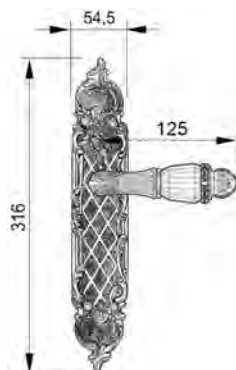

OA1641.B00.01