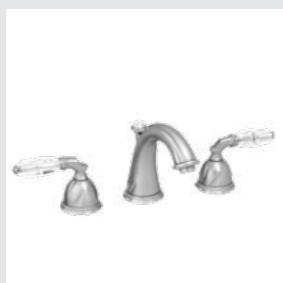

051286.000.**
Wall soap dispenser with Swarovski Crystals

051284.000.**
Toilet brush holder with Swarovski Crystals

025740.000.**
Cabinet knob diameter 32mm with Swarovski Crystals

Page 66

051601.B00.**
Three holes basin set with Swarovski Crystals