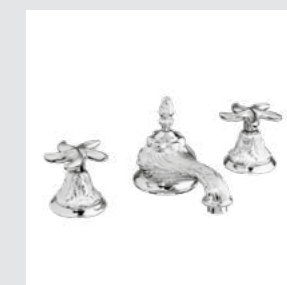

Versailles handle
design #B040

230701.B040.**
Three hole basin set with
click-clack water waste