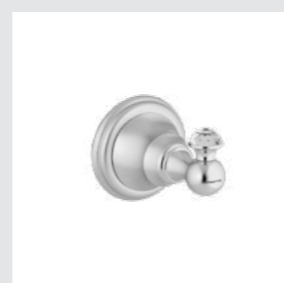

Shower mixer with hand shower and Swarovski Crystals

036275.000.**
036275.N00.**