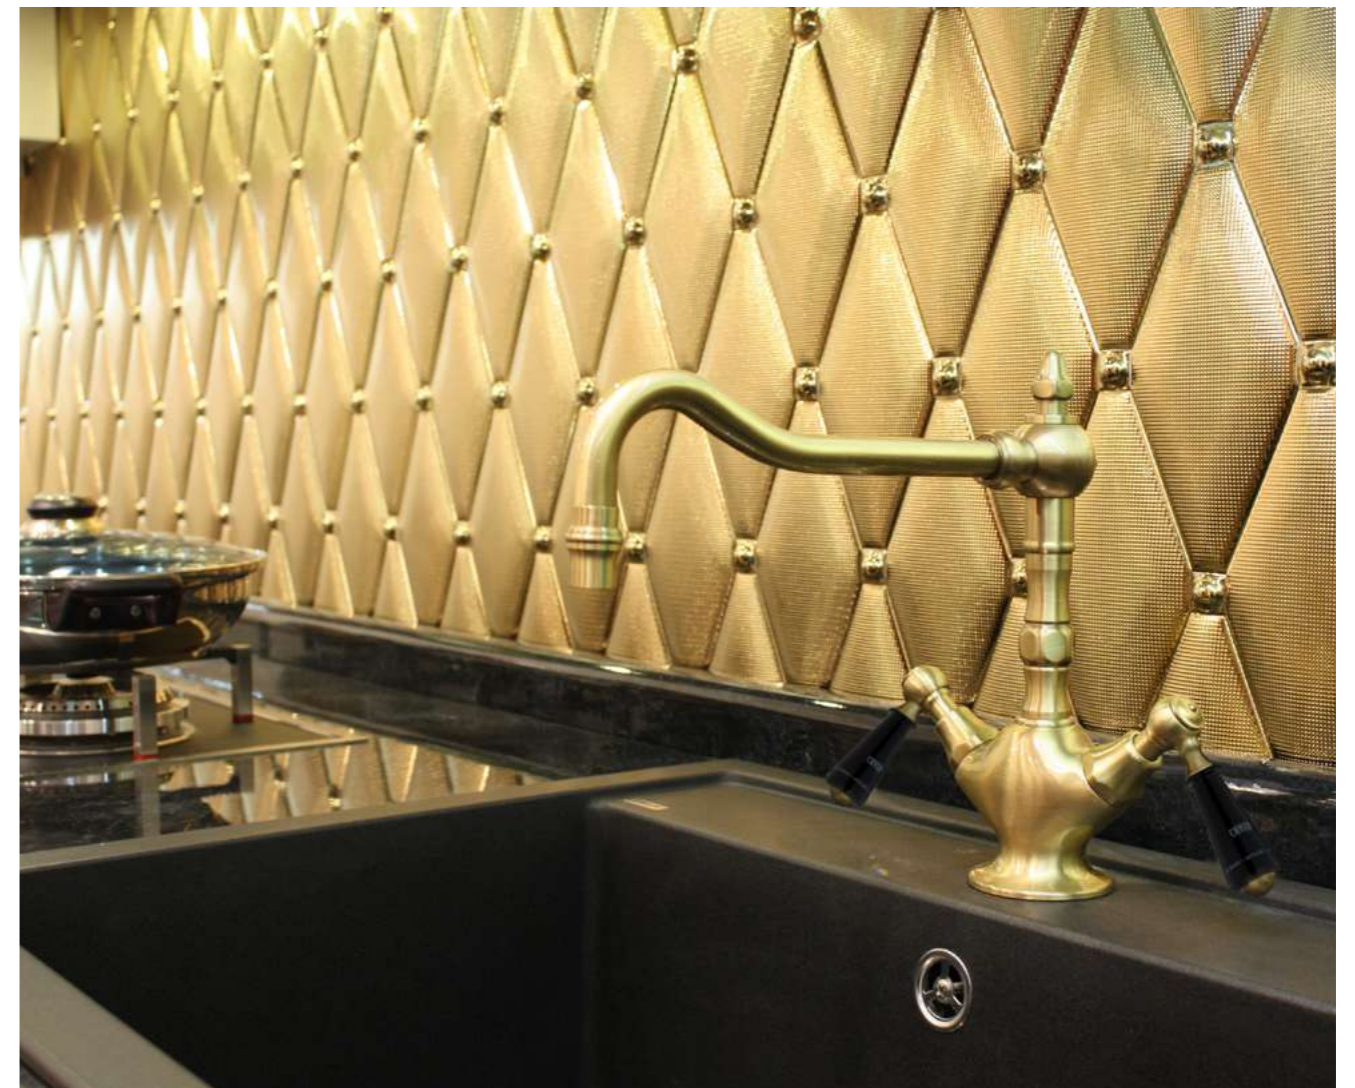

Black and white are a must in Art Deco designs. The porcelain handles in these colors perfectly match with the simplicity and elegance of this style.