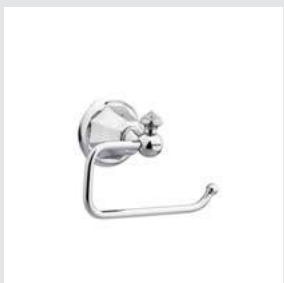

038077.000.**
Toilet paper holder