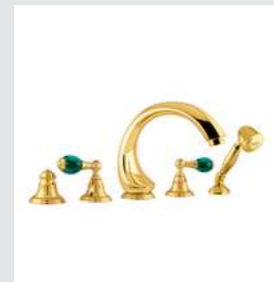

Three hole basin with malachite stone

036816.ML0.00