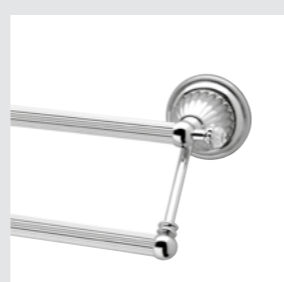

033279.000.**
033279.N00.**
Double towel bar 600 mm with Swarovski Crystals