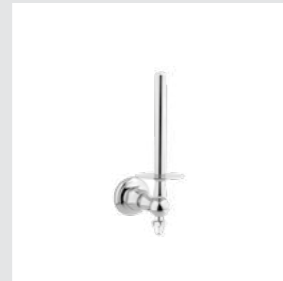

035085.000.**
Spare toilet paper holder