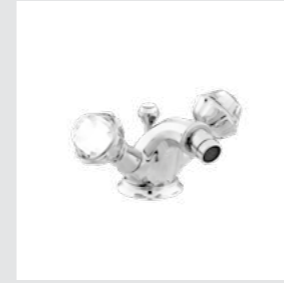

038225.A00.**
One hole bidet mixer with Swarovski Crystals