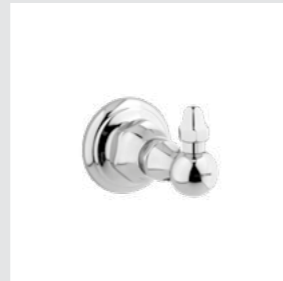

035075.000.**
Robe hook