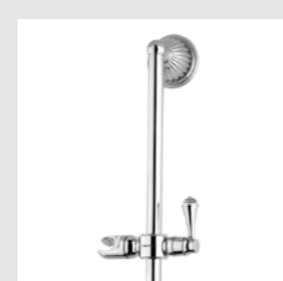

033224.000.**
033224.N00.**
Shower rail with sliding hook and Swarovski Crystals