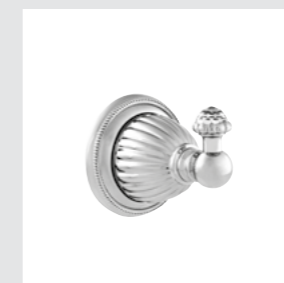

033275.000.**
033275.N00.**
Robe hook with Swarovski Crystals