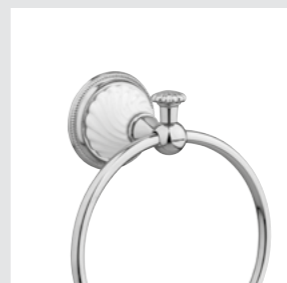

- 233572.0000.**
- 233572.N000.**

Towel bar 600 mm with porcelain

- 233573.0000.**
- 233573.N000.**

Towel ring with porcelain

- 233573.SL00.**
- 233573.NSL0.**

Towel ring with solomonic porcelain

- 233572.SL00.**
- 233572.NSL0.**