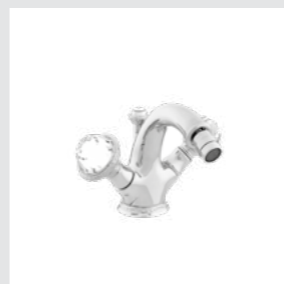

051225.E00.**
One hole bidet mixer with
Swarovski Crystals