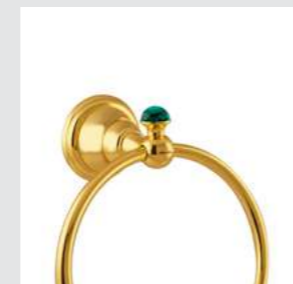

037119.ML0.00

Shower mixer with hand shower and malachite stone

036847.ML0.00

Monolever handle kit for shower system with malachite stone

Atlantica Precios
Accessories
With malachite stone

036872.ML0.01

Towel rail 600mm with malachite stone