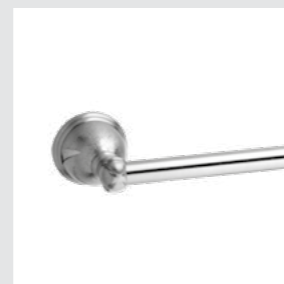

051205.E00.**
One hole basin mixer with
Swarovski Crystals

051222.E00.**
Three holes bidet set with
Swarovski Crystals

051419.B00.**
Shower mixer with hand shower

Oman Accessories
without Swarovski

051072.000.**
Towel bar 600 mm