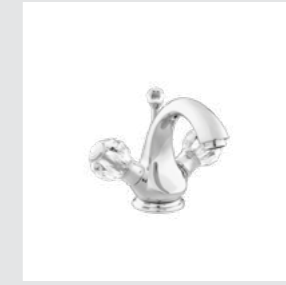

036105.000.**

One hole basin mixer with Swarovski Crystals