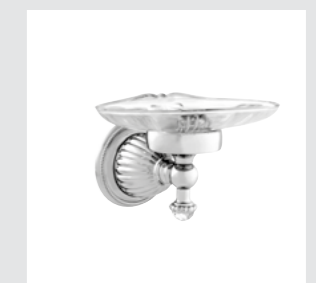

033024.000.**
Shower rail with sliding hook

033273.000.**
033273.N00.**
Towel ring with Swarovski Crystals

033275.000.**
033275.N00.**
Robe hook with Swarovski Crystals

033277.000.**
033277.N00.**
Toilet paper holder with Swarovski Crystals