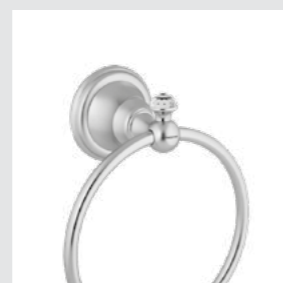

Bath and shower mixer with hand shower and Swarovski Crystals

036273.000.**
036273.N00.**