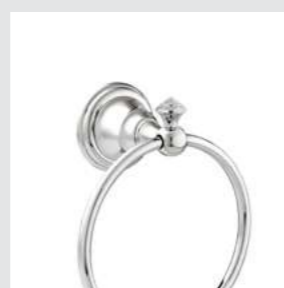

036073.000.**
Towel ring