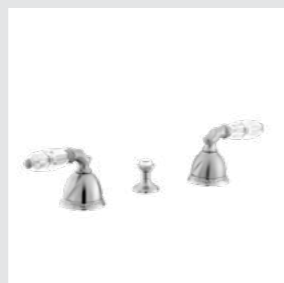

051286.000.**
Wall soap dispenser with Swarovski Crystals

051284.000.**
Toilet brush holder with Swarovski Crystals

025740.000.**
Cabinet knob diameter 32mm with Swarovski Crystals

Page 66

051601.B00.**
Three holes basin set with Swarovski Crystals