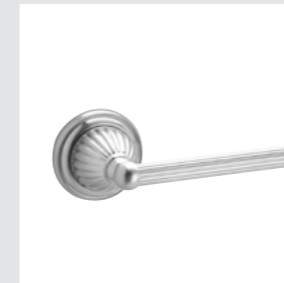

033419.C00.**
Shower mixer with
hand shower

035416.C00.**
Bath and shower mixer with
hand shower

Artica handle
design #2

Page 81

033001.A00.**
Three hole basin set

Artica Accessories
without crystal

033072.000.**
Towel bar 600 mm