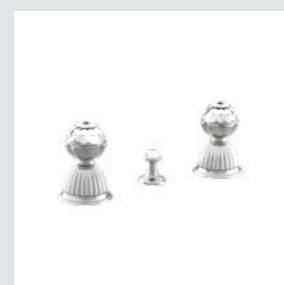

033278.000.**
033278.N00.**
Soap holder with Swarovski Crystals

Page 82

033201.000.**
033201.N00.**
Three holes basin set with Swarovski Crystals

033203.000.**
033203.N00.**
Basin mixer with joystick and Swarovski Crystals