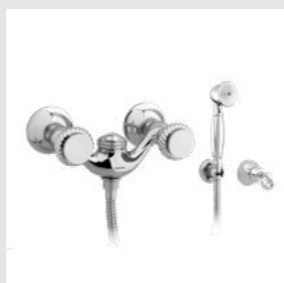

037419.000.**
Shower mixer with
hand shower