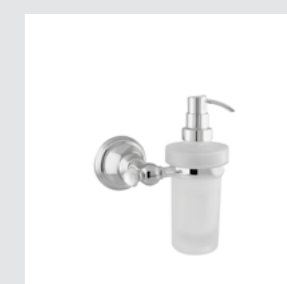

037105.000.**
One hole basin mixer with Swarovski Crystals

036275.000.**
036275.N00.**
Robe hook with Swarovski Crystals

036278.000.**
036278.N00.**
Soap holder with Swarovski Crystals

036280.000.**
036280.N00.**
Wall toothbrush holder with Swarovski Crystals