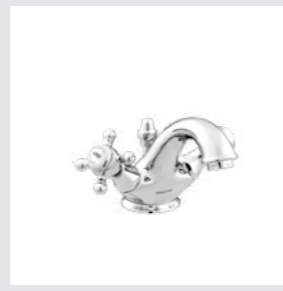

○ 035005.000.**
● 035005.N00.**
One hole basin mixer with porcelain