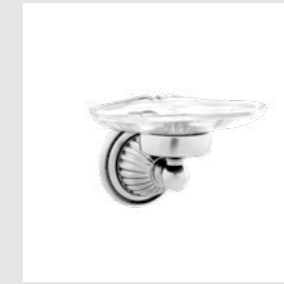

033078.000.**
Soap holder