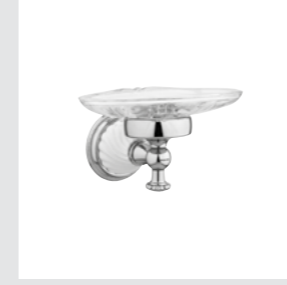

Toilet paper holder with porcelain

- 233578.0000.**
- 233578.N000.**

Soap holder with porcelain

- 233580.0000.**
- 233580.N000.**

Wall toothbrush holder with porcelain

- 233578.SL00.**
- 233578.NSL0.**

Soap holder with solomonic porcelain