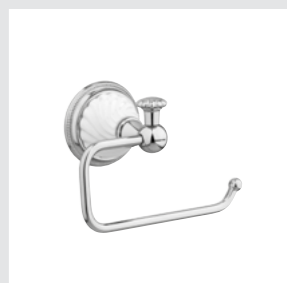

- 233577.SL00.**
- 233577.NSL0.**