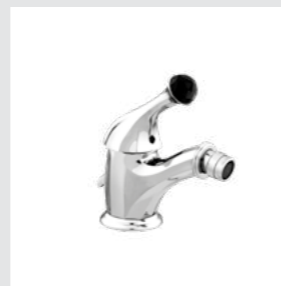

038123.N00.**
Single lever bidet mixer with joystick and black Swarovski Crystals