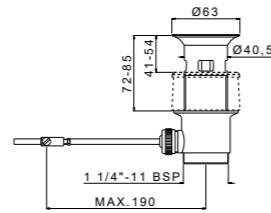

WATER WASTE

Automatic water waste

035050.000.00
 .30
 .50
 .62
 .71

Click-clack water waste

035049.000.00
 .50

Automatic water waste for special furniture

035050.LAR.00
 .30
 .50
 .62
 .71

*Recommended for washbasin with special measures