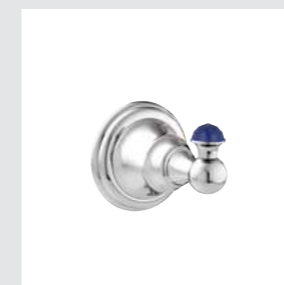

036875.LP0.50
Robe hook with lapis lazuli stone