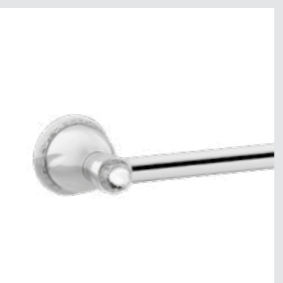

051272.000.**
Towel bar 600 mm with Swarovski Crystals