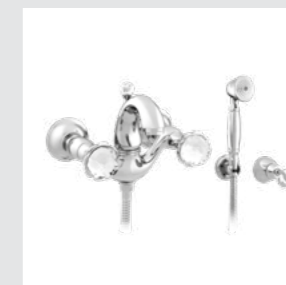

036218.000.**
036218.N00.**

Bath and shower mixer with hand shower and Swarovski Crystals