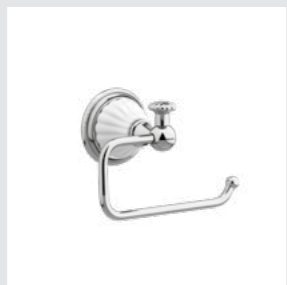

Towel bar 600 mm with solomonic porcelain

- 233577.SL00.**
- 233577.NSL0.**

Toilet paper holder with solomonic porcelain

- 233575.0000.**
- 233575.N000.**

Robe hook with porcelain

- 233577.0000.**
- 233577.N000.**