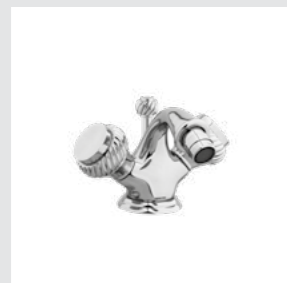

037405.000.**
One hole basin mixer

036084.000.**
Toilet brush holder

036085.000.**
Spare toilet roll holder

036024.000.**
Shower rail with sliding hook

Pacifica knob
Swarovski Crystals #1

Page 32

037425.000.**
One hole bidet mixer