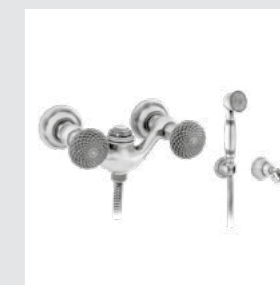

059419.A00.**
Shower mixer with hand shower