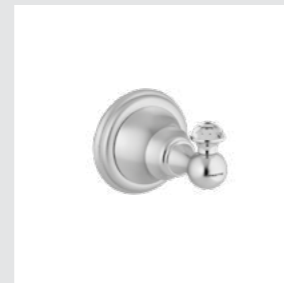

Koi Carp Accessories
with Swarovski

036272.000.**
Towel bar 600 mm with Swarovski Crystals

036273.000.**
Towel ring with Swarovski Crystals

036275.000.**
Robe hook with Swarovski Crystals

036277.000.**
Toilet paper holder with Swarovski Crystals