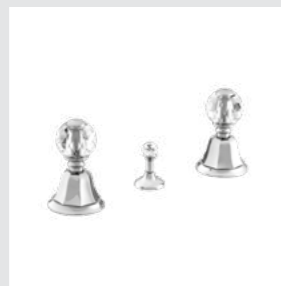

038122.000.**
Three holes bidet set with Swarovski Crystals