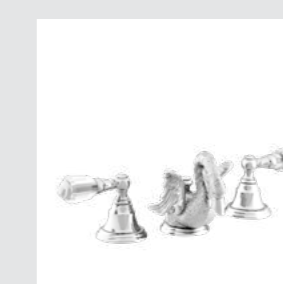

039641.D00.**
Three hole basin set with Swarovski Crystals