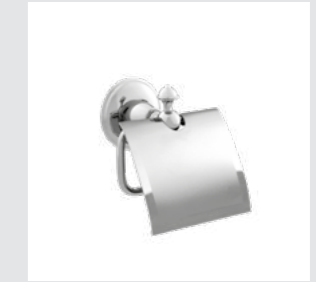

042077.000.**
Toilet paper holder