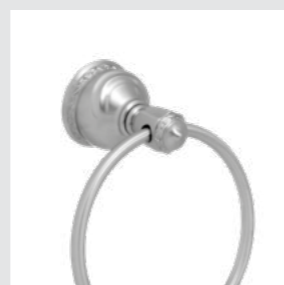

041073.000.**
Towel ring