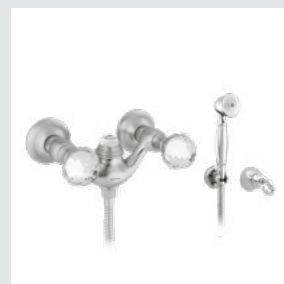

037219.CS0.**
037219.CSN.**
Shower mixer with hand shower and Swarovski Crystals