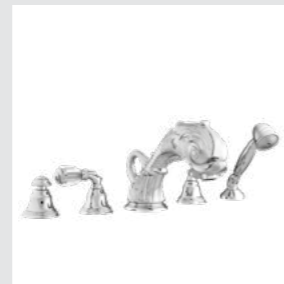

Koi Carp Accessories
with Swarovski

039616.A00.**
Five holes bath set with hand shower and Swarovski Crystals