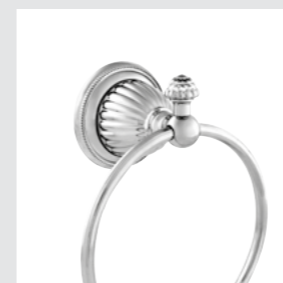

033273.000.**
033273.N00.**
Towel ring with Swarovski Crystals