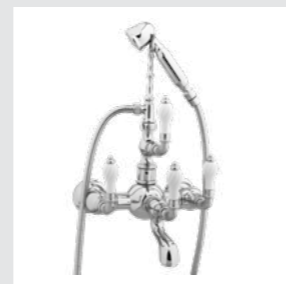

Three holes basin set with solomonic porcelain

- 233521.SL00.**
- 233521.NSL0.**

Three holes bidet set with solomonic porcelain

- 233516.SL00.**
- 233516.NSL0.**

Five holes bath set with hand shower and solomonic porcelain