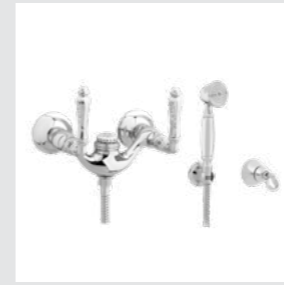

Artica porcelain handle design with solomonic porcelain

Artica knob
design #1

Page 80

033401.C00.**
Three hole basin set

033403.C00.**
Basin mixer with joystick

033421.C00.**
Three hole bidet set

033019.A00.**
Shower mixer with
hand shower