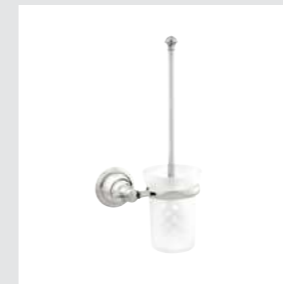

036084.000.**
Toilet brush holder