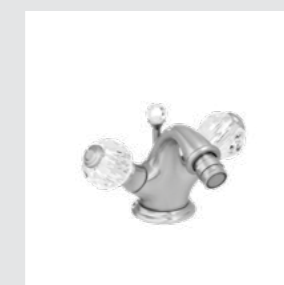

037125.000.**
One hole bidet mixer with Swarovski Crystals