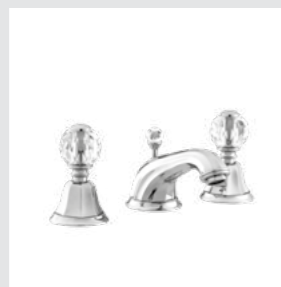

Page 56

038101.000.**
Three holes basin set with Swarovski Crystals

038103.000.**
Single lever basin mixer with joystick and Swarovski Crystals

038103.N00.**
Single lever basin mixer with joystick and black Swarovski Crystals