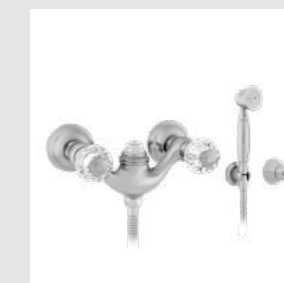

037119.S00.**
Shower mixer with hand shower and Swarovski Crystals