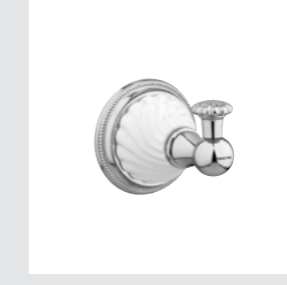

Toilet paper holder with porcelain

- 233578.0000.**
- 233578.N000.**

Soap holder with porcelain

- 233580.0000.**
- 233580.N000.**

Wall toothbrush holder with porcelain

- 233578.SL00.**
- 233578.NSL0.**

Soap holder with solomonic porcelain

- 233575.SL00.**
- 233575.NSL0.**

Robe hook with solomonic porcelain

- 233586.SL00.**
- 233586.NSL0.**

Toothbrush and tumbler holder with solomonic porcelain

- 233580.SL00.**
- 233580.NSL0.**

Wall toothbrush holder with solomonic porcelain