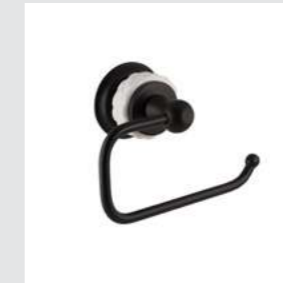

065577.000.84
065577.N00.84

Toilet paper holder
with porcelain