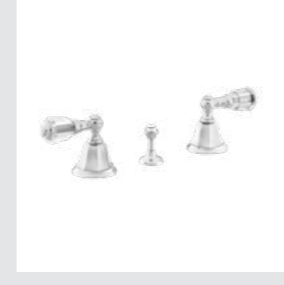

038016.K00.**
Five holes bath set with hand shower

038012.000.**
Bath and shower mixer with hand shower

035016.K00.**
Bath and shower mixer with hand shower

Indica Accessories
without crystal

038622.D00.**
Three holes bidet set with Swarovski Crystals