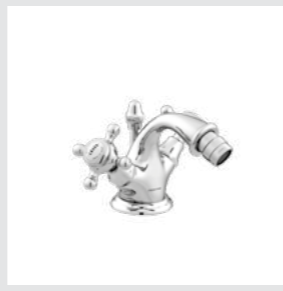

○ 035020.000.**
● 035020.N00.**
One hole bidet mixer with porcelain