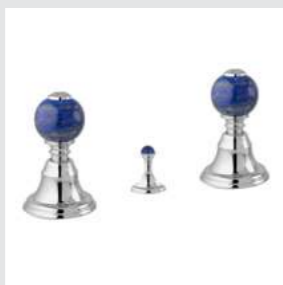

036877.LP0.50
Toilet roll holder with lapis lazuli stone

036884.LP0.50
Toilet brush holder with lapis lazuli stone

036885.LP0.50
Spare toilet roll holder with lapis lazuli stone

037125.LP0.50
One hole bidet mixer with lapis lazuli stone