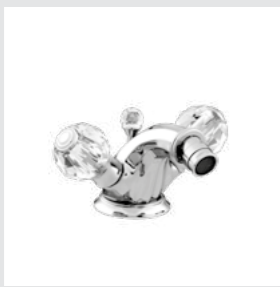

038105.000.**
One hole basin mixer with Swarovski Crystals

038122.000.**
Three holes bidet set with Swarovski Crystals

038123.000.**
Single lever bidet mixer with joystick and Swarovski Crystals

038123.N00.**
Single lever bidet mixer with joystick and black Swarovski Crystals