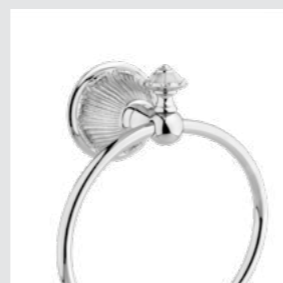

Page 141

230401.B050.**
Three hole basin set with
click-clack water waste

230016.A300.**
Five hole bath set with hand shower

Versailles
accessories design #A

230072.A000.**
Towel bar 600 mm

230073.A000.**
Towel ring