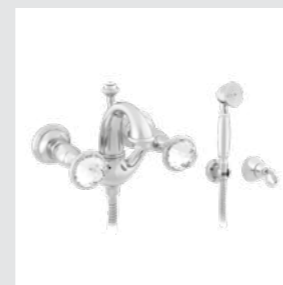

041218.000.**
Bath and shower mixer with hand shower and Swarovski Crystals