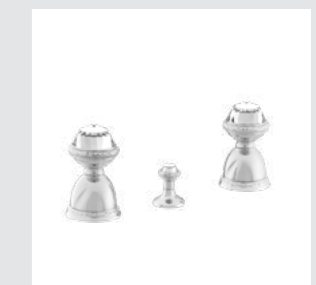

051222.E00.**
Three holes bidet set with
Swarovski Crystals