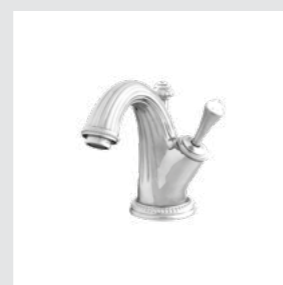

033203.000.**
033203.N00.**
Basin mixer with joystick and Swarovski Crystals