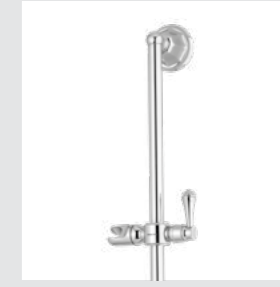

038224.A00.**
Shower rail with sliding hook and Swarovski Crystals

MATERIALS:

Brass White Black - Crystals from Swarovski

** FINISHES RECOMMENDED

00/01 Gold 24K 50 Chrome 62 Satin Nickel