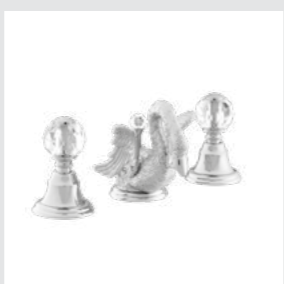

039141.000.**
Three hole basin set with Swarovski Crystals