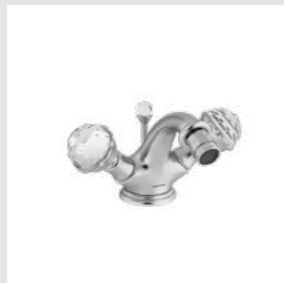

037225.C00.**
037225.CN0.**
One hole bidet mixer with Swarovski Crystals