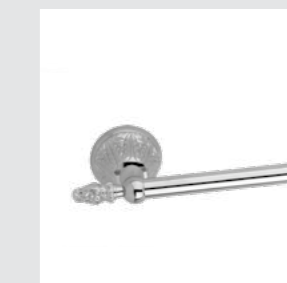

Versailles
accessories design #B

230072.B000.**
Towel bar 600 mm