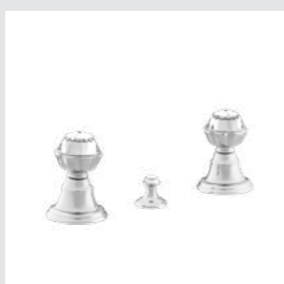

039262.A00.**
Three hole bidet set with Swarovski Crystals