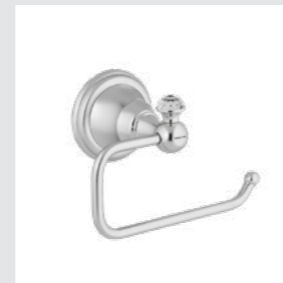

Koi Carp Accessories
with Swarovski

036272.000.**
Towel bar 600 mm with Swarovski Crystals

036273.000.**
Towel ring with Swarovski Crystals

036275.000.**
Robe hook with Swarovski Crystals

036277.000.**
Toilet paper holder with Swarovski Crystals