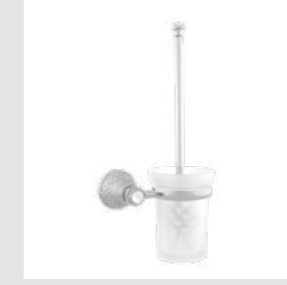

059286.000.**
Wall soap dispenser with Swarovski Crystals

059284.000.**
Toilet brush holder with Swarovski Crystals

025746.000.**
Cabinet knob diameter 32mm with Swarovski Crystal

039219.E50.**
Shower mixer with hand shower and Swarovski Crystals