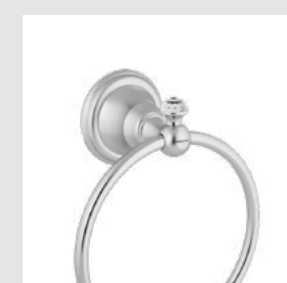

036273.000.**
036273.N00.**
Towel ring with Swarovski Crystals