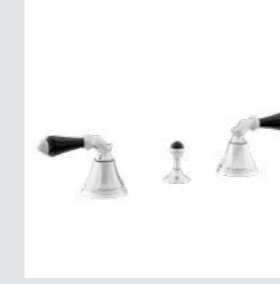

058072.000.**
Towel bar 600 mm

● 058622.FN0.**
☼ 058622.F00.**
Three hole bidet set with Swarovski Crystals

● 058223.FN0.**
☼ 058223.F00.**
Single lever bidet mixer with Swarovski Crystals

● 058616.FN0.**
☼ 058616.F00.**
Five hole bath set with hand shower and Swarovski Crystals