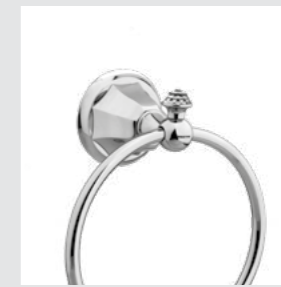

038273.000.**
038273.N00.**
Towel ring with Swarovski Crystals