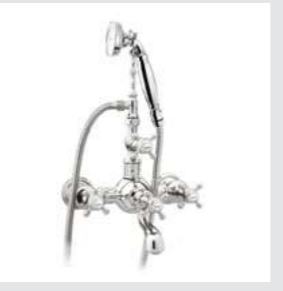

○ 035016.000.**
● 035016.N00.**
Bath and shower mixer with hand shower and porcelain