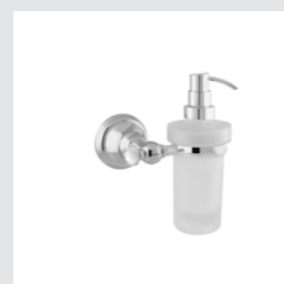

Wall toothbrush holder with Swarovski Crystals

036286.000.**
036286.N00.**

Wall soap dispenser

MATERIALS:

Brass White Black - Crystals from Swarovski

** FINISHES RECOMMENDED

00/01 Gold 24K 50 Chrome 62 Satin Nickel