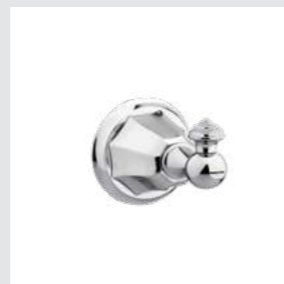

038616.D00.**
Five holes bath set with hand shower and Swarovski Crystals

035616.D00.**
Five holes bath set with hand shower and Swarovski Crystals

038072.000.**
Towel bar 600 mm

038073.000.**
Towel ring