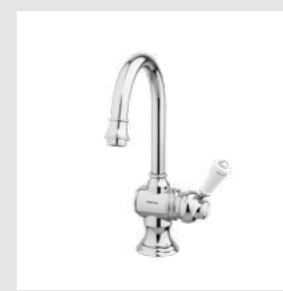

○ 035003.M00.**
● 035003.MN0.**
Single lever basin mixer with porcelain handle

○ 035005.M00.**
● 035005.MN0.**
One hole basin mixer with porcelain handles

○ 035008.M00.**
● 035008.MN0.**
Bidet mixer with porcelain handles