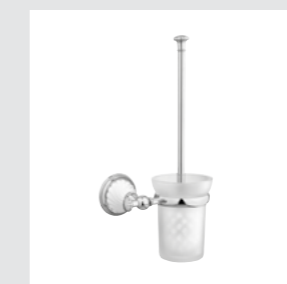

Robe hook with solomonic porcelain

- 233584.SL00.**
- 233584.NSL0.**

Toilet brush holder with solomonic porcelain