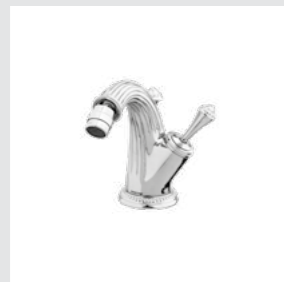

033023.APT.**
Bidet mixer with joystick