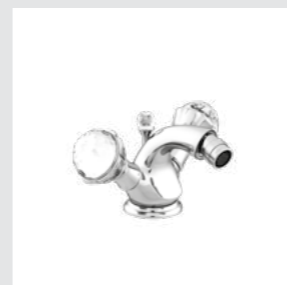

036225.000.**
036225.N00.**

One hole bidet mixer with Swarovski Crystals