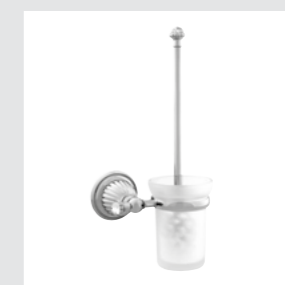

033284.000.**
033284.N00.**
Toilet brush holder with Swarovski Crystals