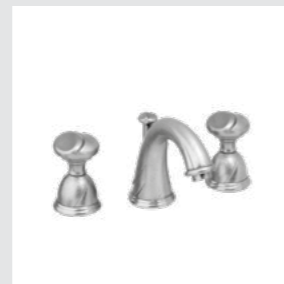

051073.000.**
Towel ring

051075.000.**
Robe hook

051077.000.**
Toilet paper holder

051078.000.**
Soap holder

035016.J00.**
Bath and shower mixer with
hand shower

Oman knob
design #2

Page 69

051401.B00.**
Three hole basin set