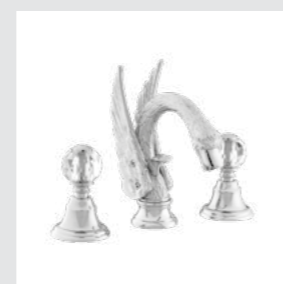

039142.000.**
Three hole basin set with Swarovski Crystals