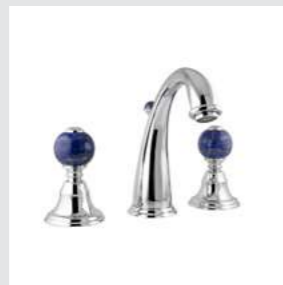

037101.LP0.50

0Z5739.LP0.00
Cabinet knob Ø23mm

Pacifica Precios handle design

037203.LP0.50

036880.LP0.50

037125.LP0.50

036873.LP0.50

Page 212