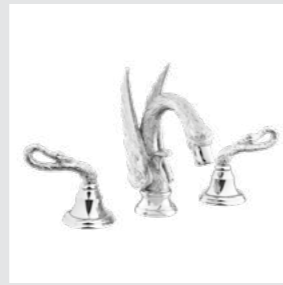

039156.000.00

039119.S00.00

Swan handle
design #1

Page 107

039041.000.**
Three hole basin set

039042.000.**
Three hole basin set

039051.000.**
Tall three hole basin set with
click-clack water waste

039456.000.**
Five holes bath set with
hand shower