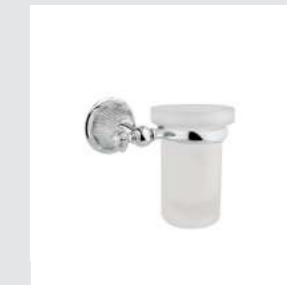

230080.A000.**
Wall toothbrush holder