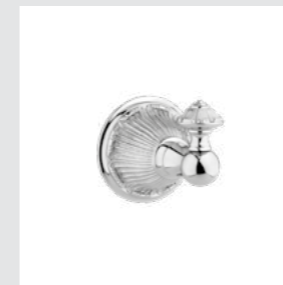

230084.B000.50

230075.B000.50

Versailles knob
design #A010

Page 139

230401.A010.**
Three hole basin set with
click-clack water waste

230433.A010.**
Wall three hole basin set with
click-clack water waste

230416.A010.**
Five hole bath set with hand shower