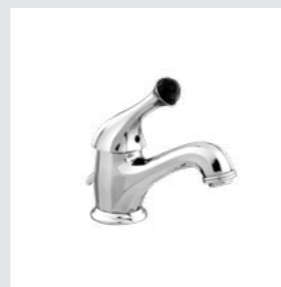

038103.N00.**
Single lever basin mixer with joystick and black Swarovski Crystals