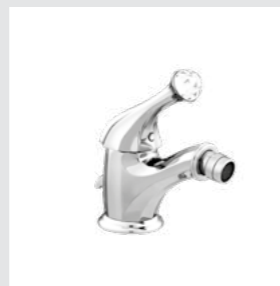

038123.000.**
Single lever bidet mixer with joystick and Swarovski Crystals