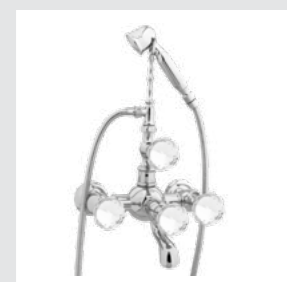

033224.000.**
033224.N00.**
Shower rail with sliding hook and Swarovski Crystals

0Z5741.B00.**
0Z5741.BN0.**
Cabinet knob diameter 34mm with Swarovski Crystal

035216.000.**
035216.N00.**
Bath and shower mixer with hand shower and Swarovski Crystals