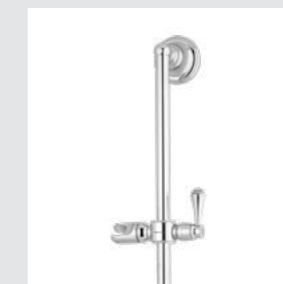

036224.000.**
036224.N00.**

Shower rail with sliding hook and Swarovski Crystals