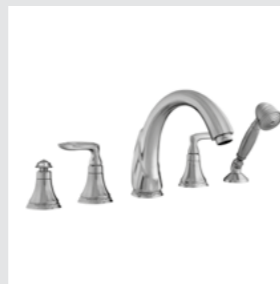

058084.000.**
Toilet brush holder

0Z5758.000.**
Cabinet knob diameter 38mm

058022.000.**
Three hole bidet set

058023.L00.**
Single lever bidet mixer

058016.000.**
Five hole bath set with hand shower

058012.K00.**
Bath and shower mixer with hand shower