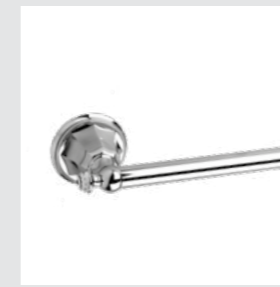

038272.000.**
038272.N00.**
Towel bar 600 mm with Swarovski Crystals