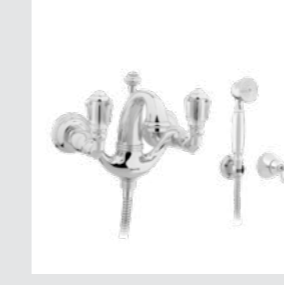

Austral handle
Swarovski Crystals #2

041618.A00.**
Bath and shower mixer with hand shower and Swarovski Crystals