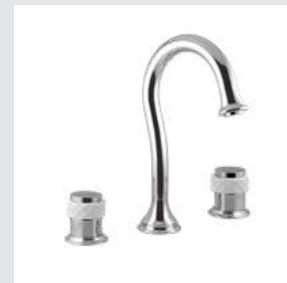

72 Copper oxide

50 Chrome

00 Gold 24K

24 Matt Satin

Coquette handle designs

Page 188

- 065501.000.**
- 065501.N00.**
- 065501.R00.**
- 065501.A00.**

Three hole basin set with porcelain