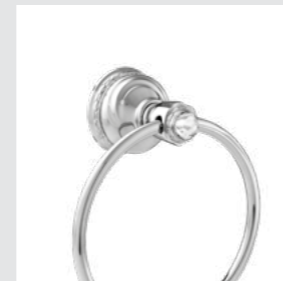

041073.S00.**
Towel ring with Swarovski Crystals