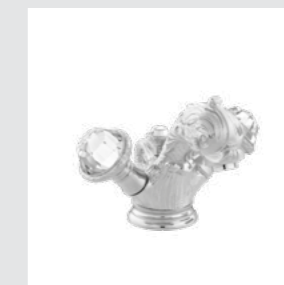

039205.E00.**
One hole basin mixer with Swarovski Crystals