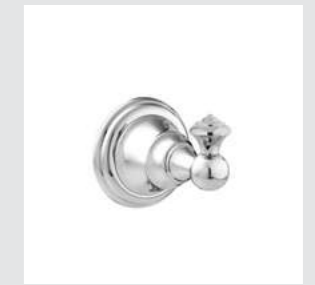

036072.000.**
Towel bar 600 mm

036073.000.**
Towel ring

036075.000.**
Robe hook

037023.000.**
One hole bidet mixer

037025.000.**
One hole bidet mixer

037018.000.**
Bath and shower mixer with
hand shower

037019.000.**
Shower mixer with hand shower