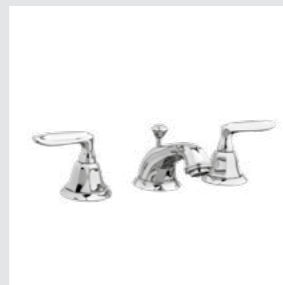

038218.A00.00

025738.000.00
Cabinet knob Ø34mm

Indica handle designs with Swarovski Crystals

Indica handle
design #1

Page 58

038001.K00.**
Three holes basin set

038003.000.**
Single lever basin mixer with joystick