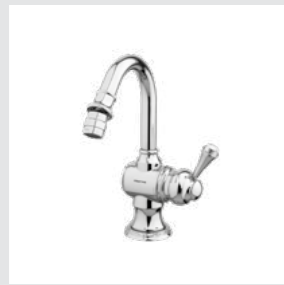

041223.000.**
Single lever bidet mixer with Swarovski Crystals