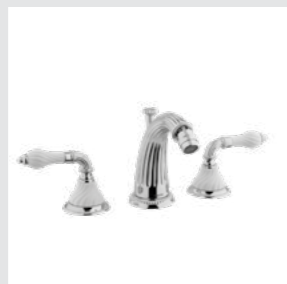

Spare toilet paper holder with porcelain

- 233521.SL00.**
- 233521.NSL0.**

Three holes bidet set with solomonic porcelain