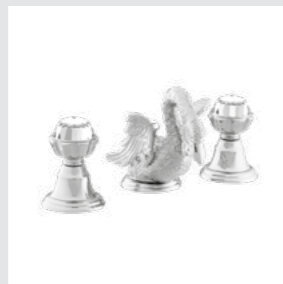

039454.000.**
Three hole bath set

036084.000.**
Toilet brush holder

036085.000.**
Spare toilet roll holder

036024.000.**
Shower rail with sliding hook

025757.000.**
Cabinet knob diameter 34mm

Page 109

039241.A00.**
Three hole basin set with Swarovski Crystals