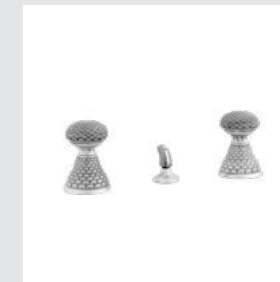

059273.000.01

Dragon handle designs with Swarovski Crystals

Photo provided by Coleccion Alexandra

Page 128

059401.A00.**
Three hole basin set

059405.A00.**
One hole basin mixer

059422.A00.**
Three hole bidet set