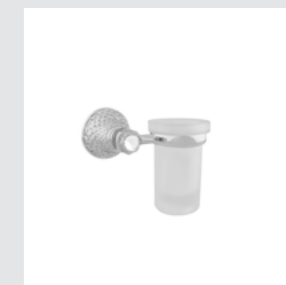

059280.000.**
Wall toothbrush holder with Swarovski Crystals