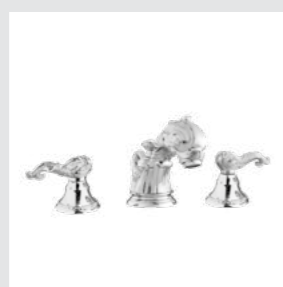

036084.000.**
Toilet brush holder

036085.000.**
Spare toilet roll holder

036024.000.**
Shower rail with sliding hook

0Z5744.000.**
Cabinet knob diameter 37mm with Swarovski Crystal

Page 119

039001.E00.**
Three holes basin set