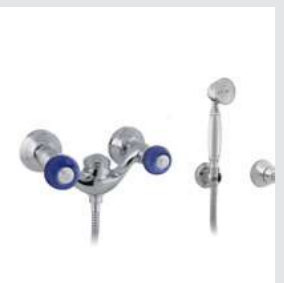

0Z5739.LP0.00
Cabinet knob Ø23mm with lapis lazuli stone

037119.LP0.50
Shower mixer with hand shower and lapis lazuli stone

033047.LP0.50
Monolever handle kit for shower with lapis lazuli stone

Pacifica Precious
Accessories
with Lapis lazuli