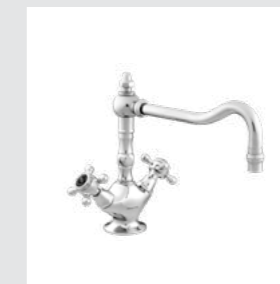

● 035030.N00.**
Kitchen - Sink mixer with black porcelain