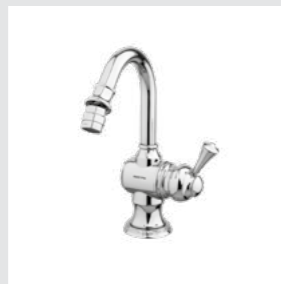

058023.L00.**
Single lever bidet mixer