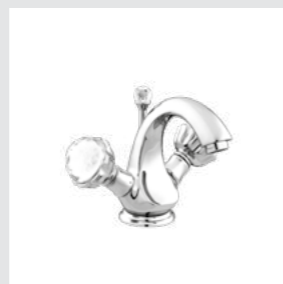

036205.000.**
036205.N00.**