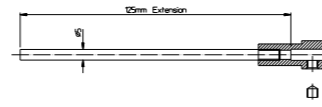

WATER WASTE

Automatic water waste

035050.000.00
 .30
 .50
 .62
 .71

Click-clack water waste

035049.000.00
 .50

Automatic water waste for special furniture

035050.LAR.00
 .30
 .50
 .62
 .71

*Recommended for washbasin with special measures