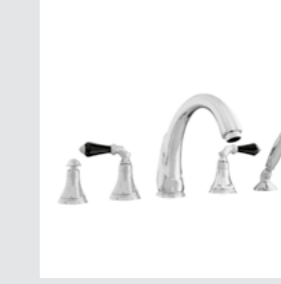

● 058616.FN0.**
☼ 058616.F00.**
Five hole bath set with hand shower and Swarovski Crystals