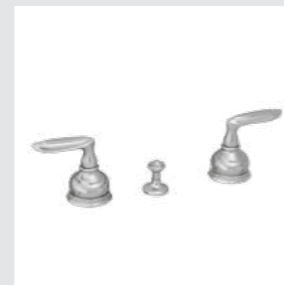

041222.000.00

041205.000.00

041218.000.00

Austral handle
design #1

Page 46

041001.000.**
Three holes basin set

041022.000.**
Three holes bidet set

041016.000.**
Five holes bath set with hand shower