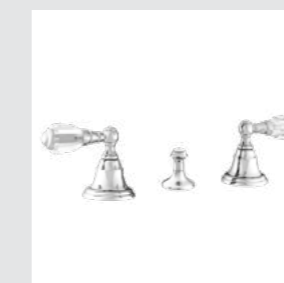

039662.D00.**
Three hole bidet set with Swarovski Crystals