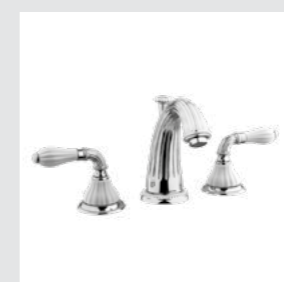

233501.0000.**
233501.N000.**
Three holes basin set with porcelain