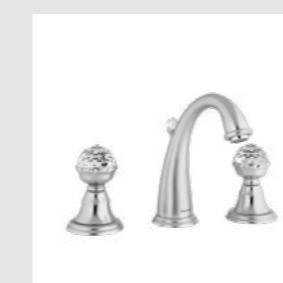

☀ 037201.C00.**
☀ 037201.CN0.**

Three holes basin set with
Swarovski Crystals