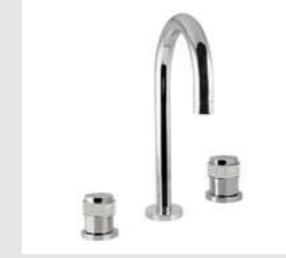

- 071401.H00.**
- 071401.HN0.**
- 071401.HC0.**

Three hole basin mixer with knob & Swarovski crystals - 280mm height