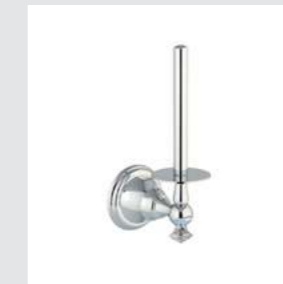

036085.000.**
Spare toilet roll holder