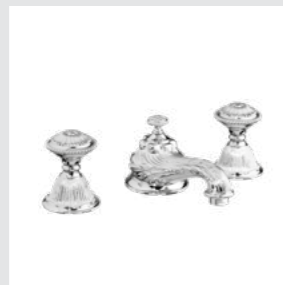

230084.B000.50

230075.B000.50

Versailles knob
design #A010

Page 139

230401.A010.**
Three hole basin set with
click-clack water waste

230433.A010.**
Wall three hole basin set with
click-clack water waste

230416.A010.**
Five hole bath set with hand shower