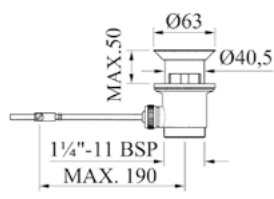

WATER WASTE

Automatic water waste

035050.000.00
.30
.50
.62
.71