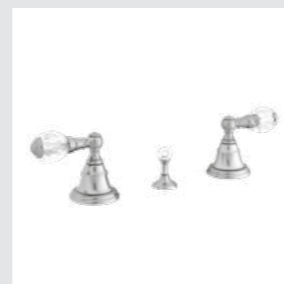

037622.000.**
037622.N00.**