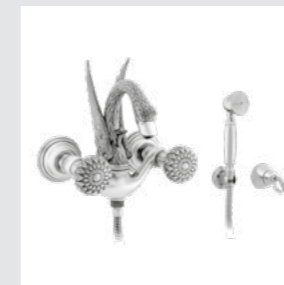

039156.000.00

039119.S00.00

Swan handle
design #1

Page 107

039041.000.**
Three hole basin set

039042.000.**
Three hole basin set

039051.000.**
Tall three hole basin set with
click-clack water waste

039456.000.**
Five holes bath set with
hand shower