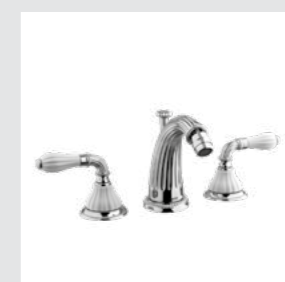

033272.000.**
033272.N00.**
Towel bar 600 mm with Swarovski Crystals

033279.000.**
033279.N00.**
Double towel bar 600 mm with Swarovski Crystals

Page 84

233501.0000.**
233501.N000.**
Three holes basin set with porcelain