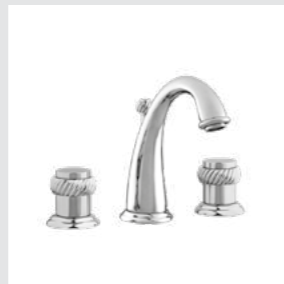

037401.000.**
Three holes basin set