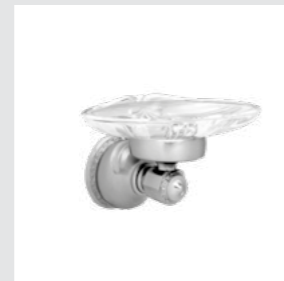

Austral accessories
without Swarovski

041072.000.**
Towel bar 600 mm

041079.000.**
Double towel bar 600 mm

041073.000.**
Towel ring

041075.000.**
Robe hook

041077.000.**
Toilet paper holder

041078.000.**
Soap holder