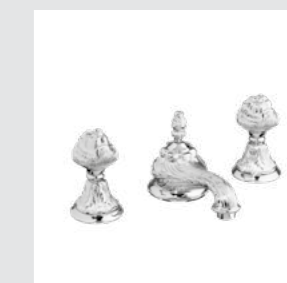

Versailles knob
design #B050

230401.B050.**
Three hole basin set with
click-clack water waste