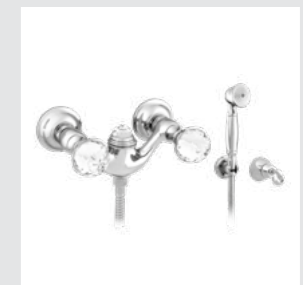

036219.S00.**
036219.SN0.**

Shower mixer with hand shower and Swarovski Crystals