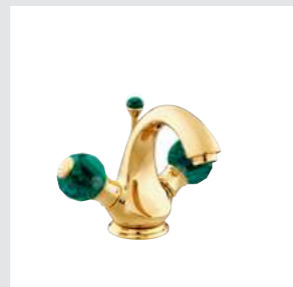

036105.ML0.00