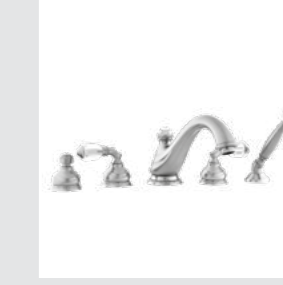

041616.A00.**
Five holes bath set with hand shower and Swarovski Crystals