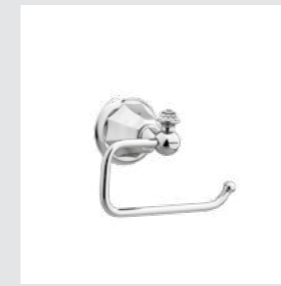

038273.000.**
038273.N00.**
Towel ring with Swarovski Crystals

038275.000.**
038275.N00.**
Robe hook with Swarovski Crystals

038277.000.**
038277.N00.**
Toilet paper holder with Swarovski Crystals

038277.T00.**
038277.TN0.**
Toilet paper holder with Swarovski Crystals