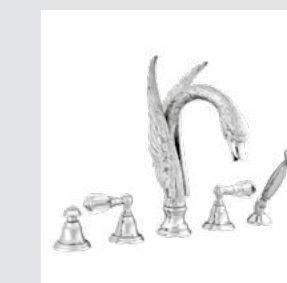

039656.D00.**
Five hole bath set with hand shower and Swarovski Crystals