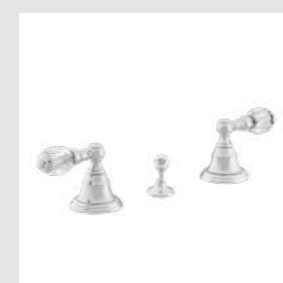

037622.000.**
037622.N00.**
Three hole bidet set with Swarovski Crystals