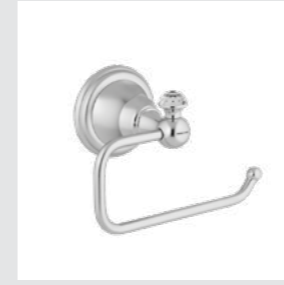

036277.000.**
036277.N00.**
Toilet paper holder with Swarovski Crystals