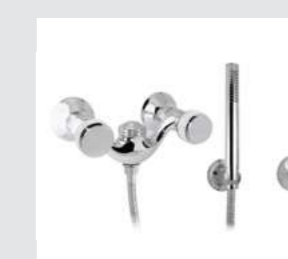

- 071419.H00.**
- 071419.HN0.**
- 071419.HC0.**

Shower mixer with knob and Swarovski crystals