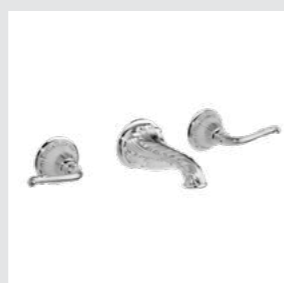

Page 140

230701.B040.**
Three hole basin set with
click-clack water waste

Versailles handle
design #A300

Page 138

230001.A300.**
Three hole basin set with
click-clack water waste

230033.A300.**
Wall three hole basin set with
click-clack water waste