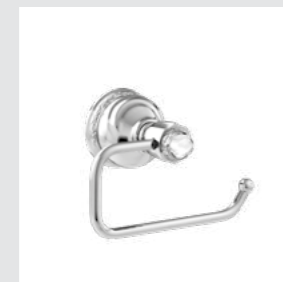

041077.S00.**
Toilet paper holder with Swarovski Crystals