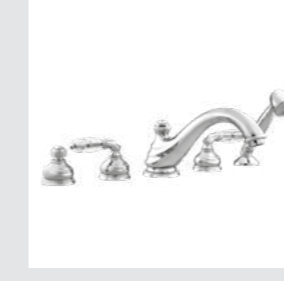

041616.B00.**
Five holes bath set with hand shower and Swarovski Crystals