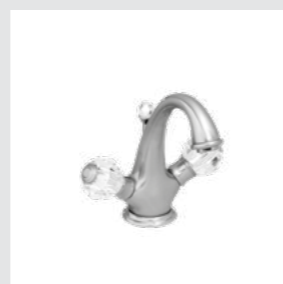

037105.000.**
One hole basin mixer with Swarovski Crystals