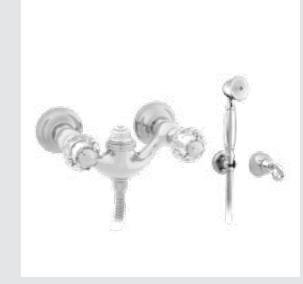

037119.S00.**

Shower mixer with hand shower and Swarovski Crystals