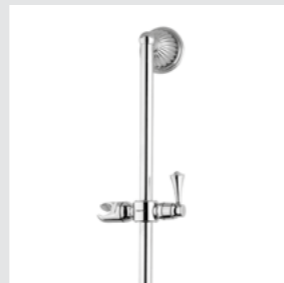

033075.000.**
Robe hook

033077.000.**
Toilet paper holder

033078.000.**
Soap holder

033080.000.**
Wall toothbrush holder

033086.000.**
Wall soap dispenser

033085.000.**
Spare toilet paper holder

033084.000.**
Toilet brush holder