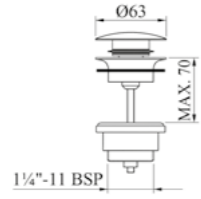

Click-clack water waste

035049.000.00
.50