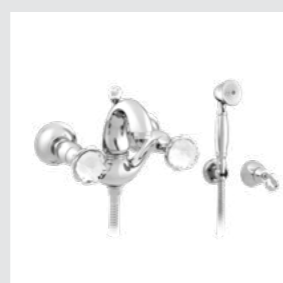

One hole basin mixer with Swarovski Crystals

036218.000.**
036218.N00.**