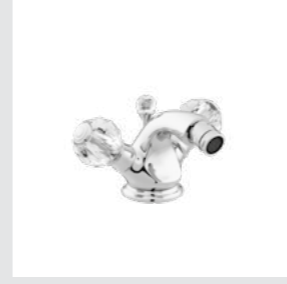

036125.000.**

One hole bidet mixer with Swarovski Crystals