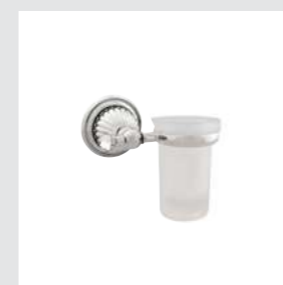

033280.000.**
033280.N00.**
Wall toothbrush holder with Swarovski Crystals