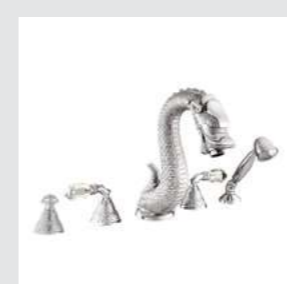

059616.A00.**
Five hole bath set with hand shower and Swarovski Crystals