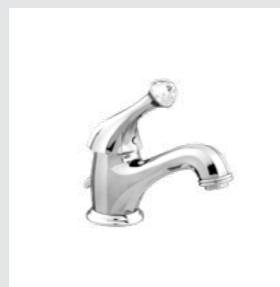

Page 56

038101.000.**
Three holes basin set with Swarovski Crystals

038103.000.**
Single lever basin mixer with joystick and Swarovski Crystals

038103.N00.**
Single lever basin mixer with joystick and black Swarovski Crystals