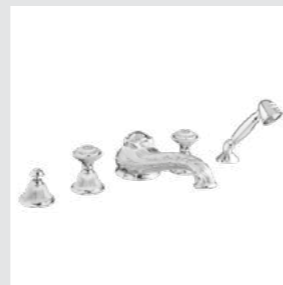

230084.B000.50

230075.B000.50

Versailles knob
design #A010

Page 139

230401.A010.**
Three hole basin set with
click-clack water waste

230433.A010.**
Wall three hole basin set with
click-clack water waste

230416.A010.**
Five hole bath set with hand shower