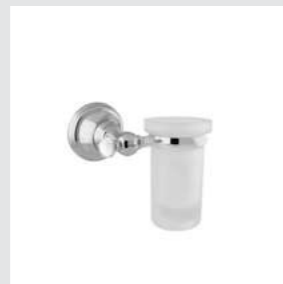

036280.000.**
Wall toothbrush holder with Swarovski Crystals