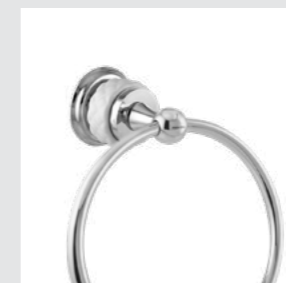

- 065572.000.**
- 065572.N00.**
- 065572.R00.**
- 065572.A00.**

Towel bar 600mm with porcelain

- 065573.000.**
- 065573.N00.**
- 065573.R00.**
- 065573.A00.**

Towel ring with porcelain

- 065575.000.**
- 065575.N00.**
- 065575.R00.**
- 065575.A00.**