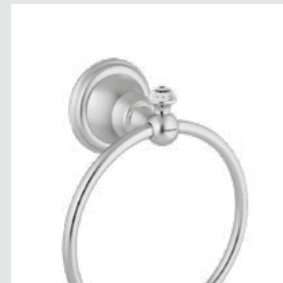

Koi Carp Accessories
with Swarovski

036272.000.**
Towel bar 600 mm with Swarovski Crystals

036273.000.**
Towel ring with Swarovski Crystals

036275.000.**
Robe hook with Swarovski Crystals

036277.000.**
Toilet paper holder with Swarovski Crystals