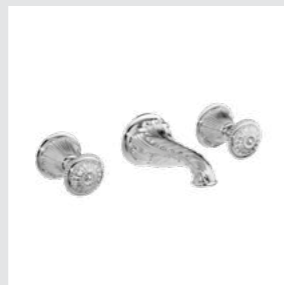

230084.B000.50

230075.B000.50

Versailles knob
design #A010

Page 139

230401.A010.**
Three hole basin set with
click-clack water waste

230433.A010.**
Wall three hole basin set with
click-clack water waste

230416.A010.**
Five hole bath set with hand shower