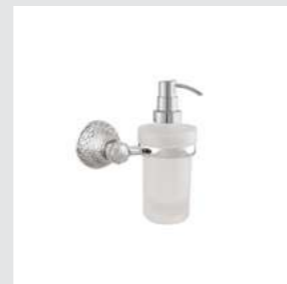

059086.000.**
Wall soap dispenser