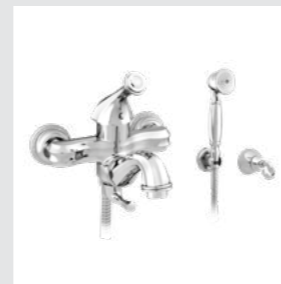

058084.000.**
Toilet brush holder

0Z5758.000.**
Cabinet knob diameter 38mm

058022.000.**
Three hole bidet set

058023.L00.**
Single lever bidet mixer

058016.000.**
Five hole bath set with hand shower

058012.K00.**
Bath and shower mixer with hand shower