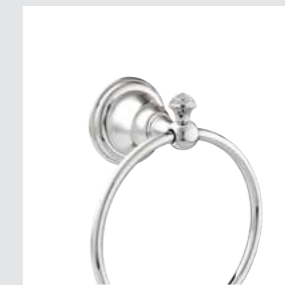

036072.000.**
Towel bar 600 mm

036073.000.**
Towel ring

036075.000.**
Robe hook

037023.000.**
One hole bidet mixer

037025.000.**
One hole bidet mixer

037018.000.**
Bath and shower mixer with
hand shower

037019.000.**
Shower mixer with hand shower