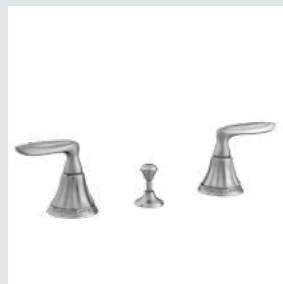

058022.000.**
Three hole bidet set