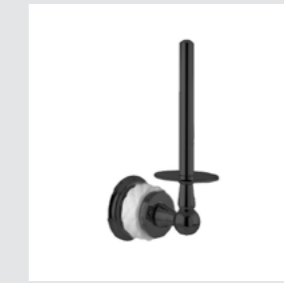

065585.000.84
065585.N00.84

Spare toilet paper holder
with porcelain