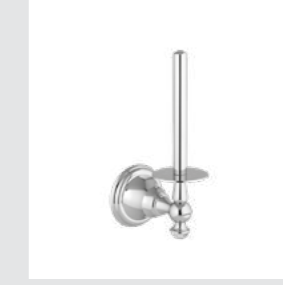

036285.000.**
036285.N00.**
Spare toilet paper holder with Swarovski Crystals