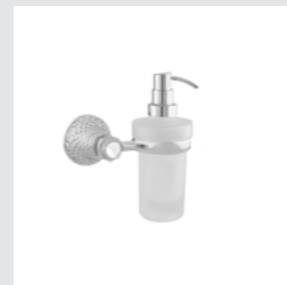

059286.000.**
Wall soap dispenser with Swarovski Crystals