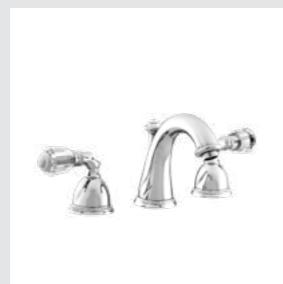

051601.A00.**
Three holes basin set with Swarovski Crystals