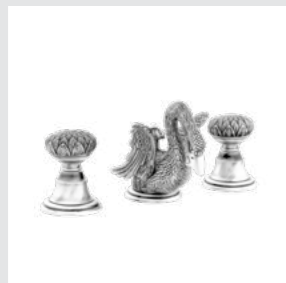

Swan knob
design #2

Page 106

Swan Accesories
without crystals

036072.000.**
Towel bar 600 mm

036073.000.**
Towel ring

036075.000.**
Robe hook

039441.000.**
Three hole basin set

039442.000.**
Three hole basin set