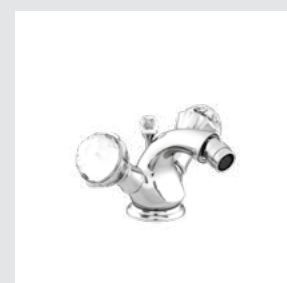

036284.000.**
036284.N00.**

Toilet brush holder with Swarovski Crystals

036224.000.**
036224.N00.**

Shower rail with sliding hook and Swarovski Crystals

0Z5741.B00.**
0Z5741.BN0.**

Cabinet knob diameter 34mm with Swarovski Crystal