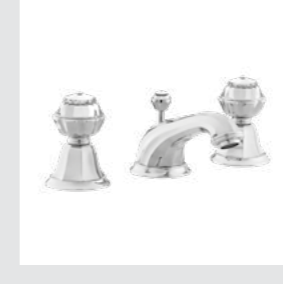

038075.000.**
Robe hook with

038078.000.**
Soap holder

Indica knob
Swarovski Crystals #2

Page 60

038201.A00.**
Three holes basin set with Swarovski Crystals

038205.A00.**
One hole basin mixer with Swarovski Crystals