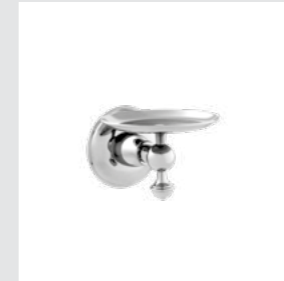

035073.000.**
Towel ring

035077.000.**
Toilet paper holder

035078.000.**
Soap holder

035080.000.**
Wall toothbrush holder

035086.000.**
Wall soap dispenser

042075.000.**
Robe hook

042078.000.**
Soap holder

042080.000.**
Wall toothbrush holder