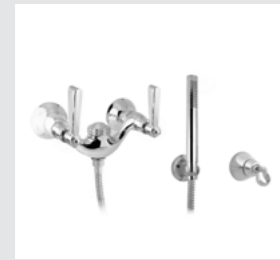

271019.P00.**

Shower mixer with handle