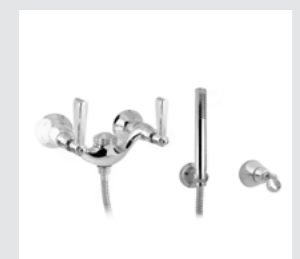

271019.P00.**

Shower mixer with handle