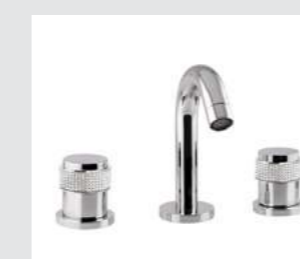

271019.P00.**

Shower mixer with handle

271045.P00.**

Handle for shower system

071073.P00.**

Towel ring 165mm with graphilated brass

- 071421.H00.**
- 071421.HN0.**
- 071421.HC0.**

Three hole bidet mixer with knob and Swarovski crystals - Mobile aerator