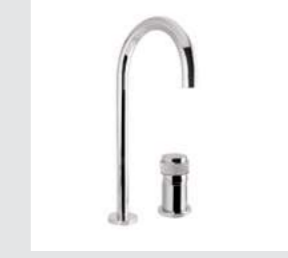

271021.PP0.**

Three hole bidet mixer with handle and graphilated brass - Mobile aerator

271016.PP0.**

Five hole bath set with handle and graphilated brass

- 071401.H00.**
- 071401.HN0.**
- 071401.HC0.**

Three hole basin mixer with knob & Swarovski crystals - 280mm height