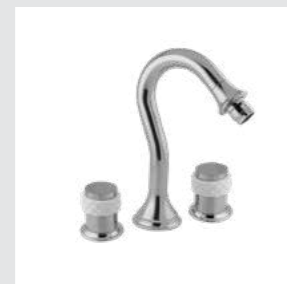

Robe hook with porcelain

- 065580.000.**
- 065580.N00.**
- 065580.R00.**
- 065580.A00.**

Wall toothbrush holder with porcelain

- 065533.000.**
- 065533.N00.**
- 065533.R00.**
- 065533.A00.**

Three hole wallbasin set with porcelain