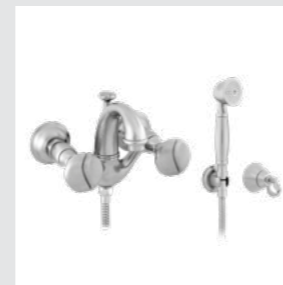

051418.B00.**
Bath and shower mixer with
hand shower