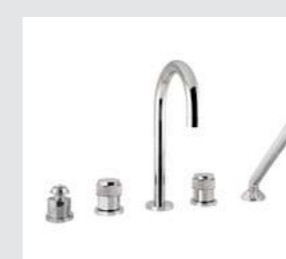

271019.P00.**

Shower mixer with handle

271045.P00.**

Handle for shower system

071073.P00.**

Towel ring 165mm with graphilated brass

- 071421.H00.**
- 071421.HN0.**
- 071421.HC0.**

Three hole bidet mixer with knob and Swarovski crystals - Mobile aerator