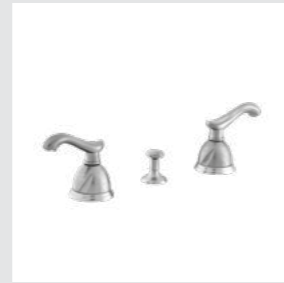

051622.A00.50

051616.A00.50

Photo provided by Solomanado

Oman handle
design #1

Page 68

051001.000.**
Three hole basin set

051022.000.**
Three hole bidet set

051016.000.**
Five hole bath set with hand shower