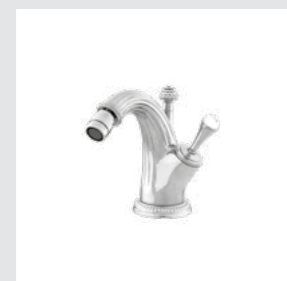

033223.000.**
033223.N00.**
Bidet mixer with joystick and Swarovski Crystals