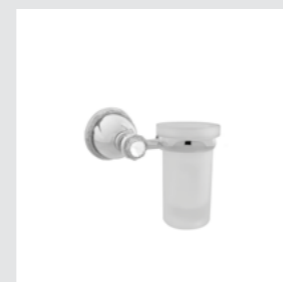

041080.S00.**
Wall toothbrush holder with Swarovski Crystals

MATERIALS:

- Brass
- White - Crystals from Swarovski

** FINISHES RECOMMENDED

- 00/01 Gold 24K
- 50 Chrome
- 62 Satin Nickel