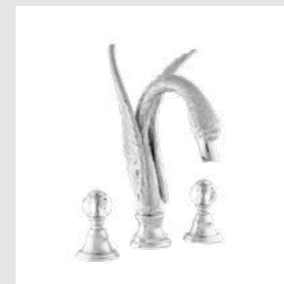

039154.000.**
Three hole bath set with Swarovski Crystals