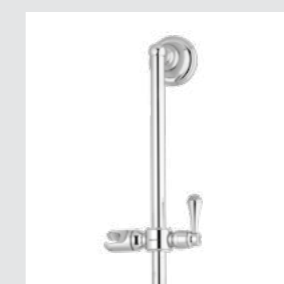

036284.000.**
Toilet brush holder with Swarovski Crystals

036224.000.**
Shower rail with sliding hook and Swarovski Crystals

0Z5757.000.**
Cabinet knob diameter 34mm

MATERIALS:

Brass White - Crystals from Swarovski