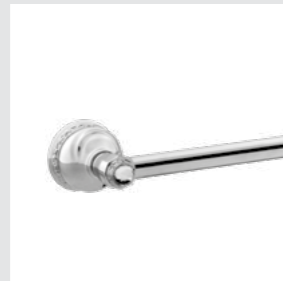

041072.S00.**
Towel bar 600 mm with Swarovski Crystals