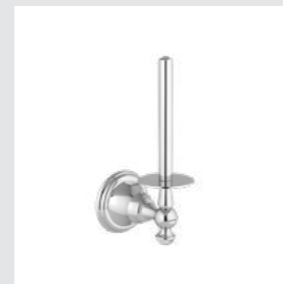

036285.000.**
Spare toilet paper holder with Swarovski Crystals