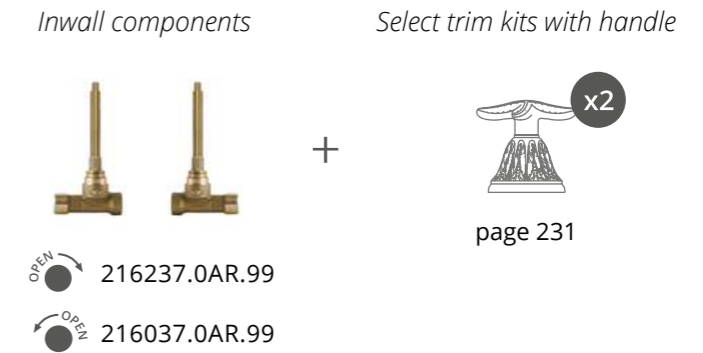

BROACH 3

To open and regulate water flow. If you install two valves (left and right), you can also regulate temperature (hot and cold). Recommended for Shower System with 1 water exit. According to number of exits, it is necessary to install a diverter (page 178) or shut off valves (pages 176-177).