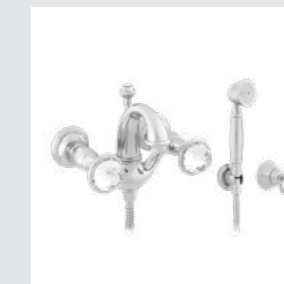

041218.000.**
Bath and shower mixer with hand
shower and Swarovski Crystals