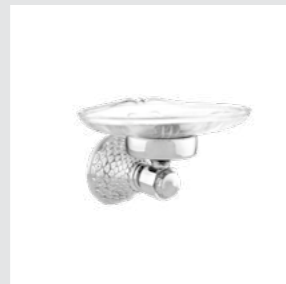

059022.000.**
Three hole bidet set

059016.000.**
Five hole bath set with hand shower

059072.000.**
Towel bar 600 mm

059073.000.**
Towel ring

059075.000.**
Robe hook

059077.000.**
Toilet paper holder

059078.000.**
Soap holder