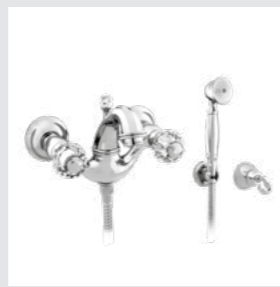

038118.000.**
Bath and shower mixer with hand shower and Swarovski Crystals