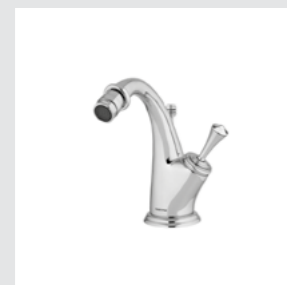

036072.000.**
Towel bar 600 mm

036073.000.**
Towel ring

036075.000.**
Robe hook

037023.000.**
One hole bidet mixer

037025.000.**
One hole bidet mixer

037018.000.**
Bath and shower mixer with
hand shower

037019.000.**
Shower mixer with hand shower