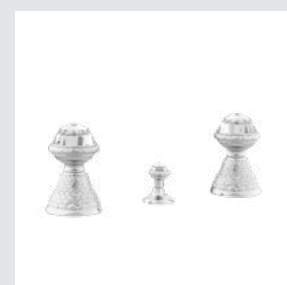

059222.E00.**
Three hole bidet set with Swarovski Crystals