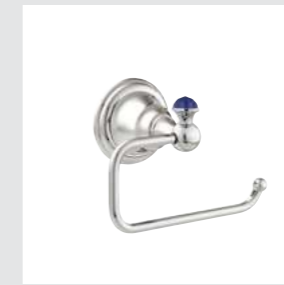

037101.LP0.50
Three hole basin mixer with lapis lazuli stone

037103.LP0.50
One hole basin mixer with joystick and lapis lazuli stone

037105.LP0.50
One hole basin mixer with lapis lazuli stone

036875.LP0.50
Robe hook with lapis lazuli stone