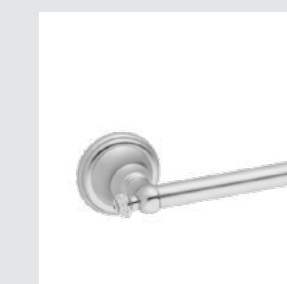

036272.000.**
Towel bar 600 mm with Swarovski Crystals