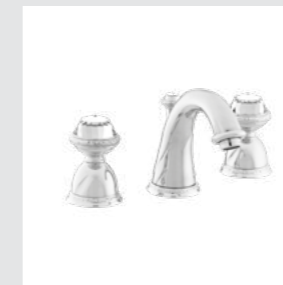

051201.E00.**
Three holes basin set with
Swarovski Crystals