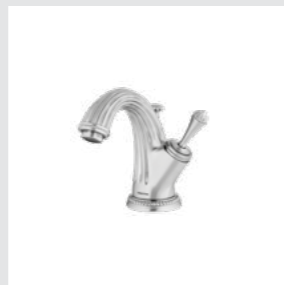

Artica porcelain handle design with solomonic porcelain

Artica knob
design #1

Page 80

033401.C00.**
Three hole basin set

033403.C00.**
Basin mixer with joystick

033421.C00.**
Three hole bidet set

033019.A00.**
Shower mixer with
hand shower