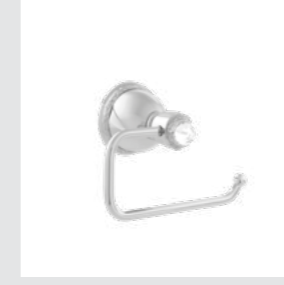

051277.000.**
Toilet paper holder with Swarovski Crystals