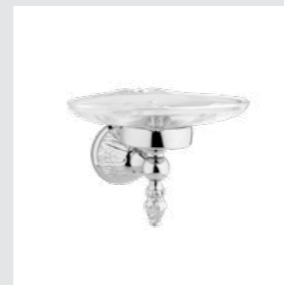

230078.B000.**
Soap holder