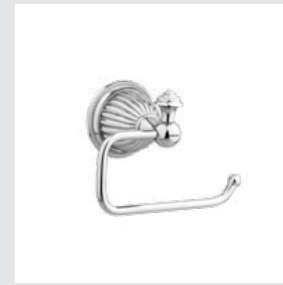

033077.APT.**
Toilet paper holder