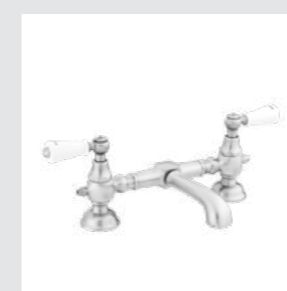

○ 035003.M00.**
● 035003.MN0.**
Single lever basin mixer with porcelain handle

○ 035005.M00.**
● 035005.MN0.**
One hole basin mixer with porcelain handles

○ 035008.M00.**
● 035008.MN0.**
Bidet mixer with porcelain handles