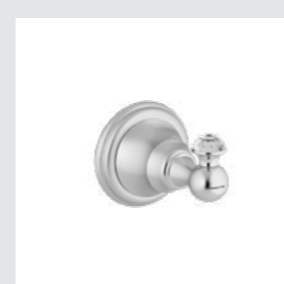

036275.000.**
036275.N00.**
Robe hook with Swarovski Crystals