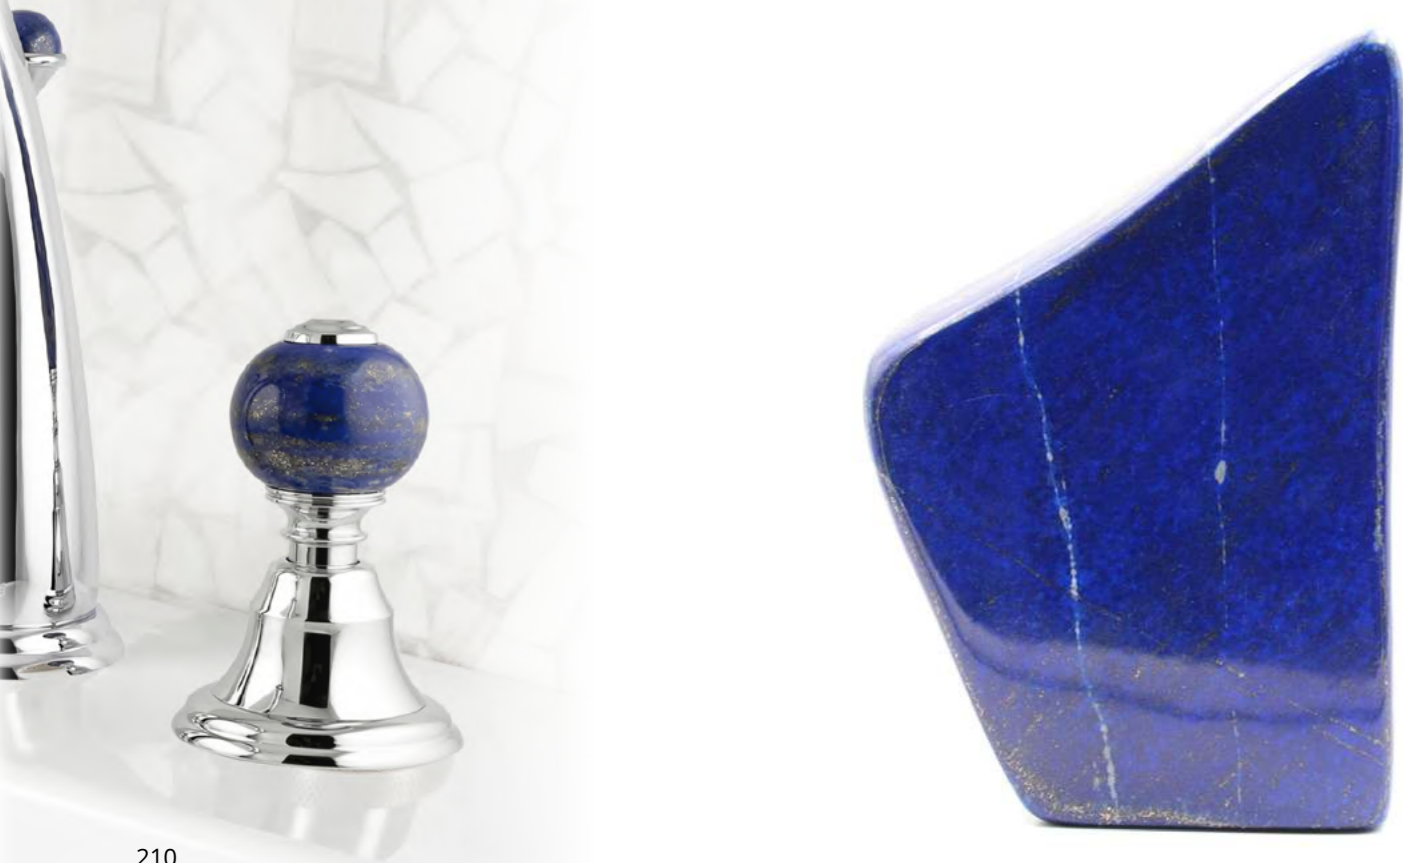

This exclusive collection features Lapis lazuli, a semiprecious gem so deep blue that it recalls the most beautiful and silent depths of the ocean.

This beauty of nature blends elegantly with a design of discreet curves. An elegant blend of craftsmanship and design.

The collection is inspired by jewelry that fuses art and luxury to create high jewelry for the home Made in Spain.

LAPIS LAZULI

Lapis lazuli is a gem with a characteristic ultramarine blue colour, very appreciated in art and jewelry since antiquity.

This semiprecious stone was considered a symbol of purity, health, luck and nobility, which motivated that it was used in different valuable objects in multitude of cultures.

A BEAUTY OF NATURE

Extracted from the great depths of the Eurasian mines, its intense blue colour makes it one of the most beautiful stones in the world. They say that it has great energetic power and that staring at it is like contemplating the bottom of the ocean.