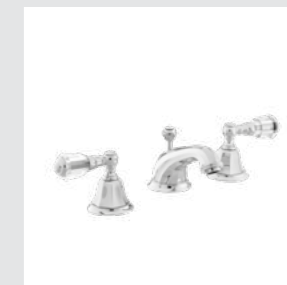

038025.K00.**
One hole bidet mixer

038084.000.**
Toilet brush holder

038085.000.**
Spare toilet paper holder

Indica handle
Swarovski Crystals #1

Page 61

038601.D00.**
Three holes basin set with Swarovski Crystals