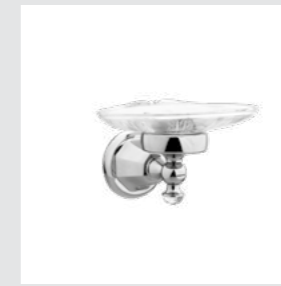

038273.000.**
038273.N00.**
Towel ring with Swarovski Crystals

038275.000.**
038275.N00.**
Robe hook with Swarovski Crystals

038277.000.**
038277.N00.**
Toilet paper holder with Swarovski Crystals

038277.T00.**
038277.TN0.**
Toilet paper holder with Swarovski Crystals