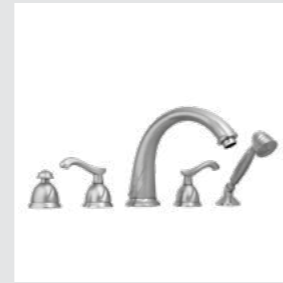

051622.A00.50

051616.A00.50

Photo provided by Solomanado

Oman handle
design #1

Page 68

051001.000.**
Three hole basin set

051022.000.**
Three hole bidet set

051016.000.**
Five hole bath set with hand shower