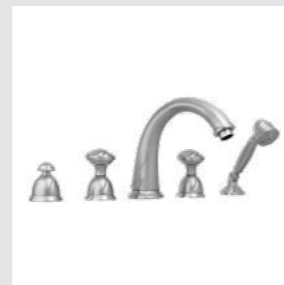

051416.B00.**
Five hole bath set with
hand shower