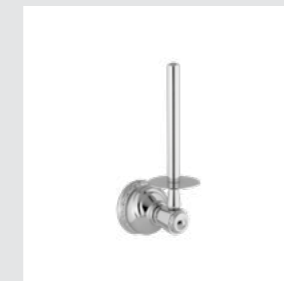

041085.000.**
Spare toilet paper holder