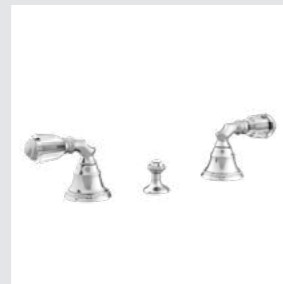

039622.A00.**
Three holes bidet set with Swarovski Crystals