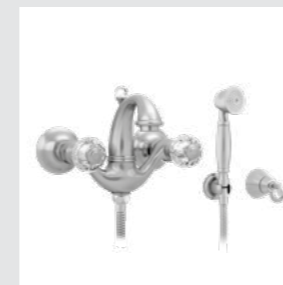

037118.000.**
Bath and shower mixer with hand shower and Swarovski Crystals