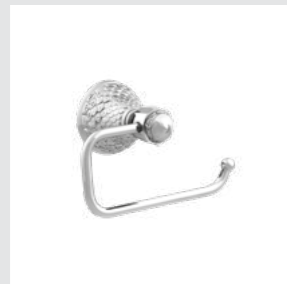

059022.000.**
Three hole bidet set

059016.000.**
Five hole bath set with hand shower

059072.000.**
Towel bar 600 mm

059073.000.**
Towel ring

059075.000.**
Robe hook

059077.000.**
Toilet paper holder

059078.000.**
Soap holder