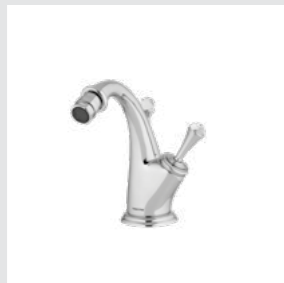

☀ 037203.000.**
☀ 037203.N00.**

One hole basin mixer with joystick
and Swarovski Crystals

☀ 037205.C00.**
☀ 037205.CN0.**

One hole basin mixer with
Swarovski Crystals

☀ 037222.C00.**
☀ 037222.CN0.**

Three holes bidet set with
Swarovski Crystals