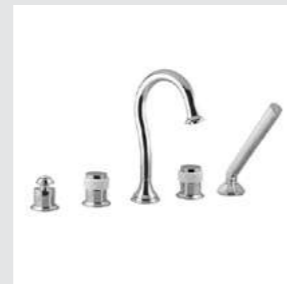

Monolever basin mixer with porcelain - Height 330mm

- 065516.000.**
- 065516.N00.**
- 065516.R00.**
- 065516.A00.**