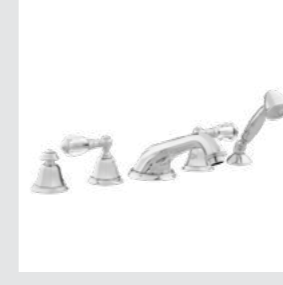

038016.K00.**
Five holes bath set with hand shower

038012.000.**
Bath and shower mixer with hand shower

035016.K00.**
Bath and shower mixer with hand shower

Indica Accessories
without crystal

038622.D00.**
Three holes bidet set with Swarovski Crystals