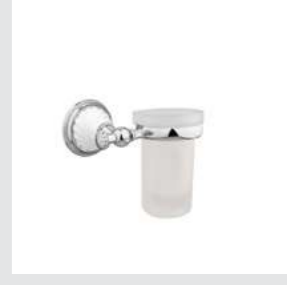

Toilet paper holder with solomonic porcelain

- 233580.SL00.**
- 233580.NSL0.**

Wall toothbrush holder with solomonic porcelain