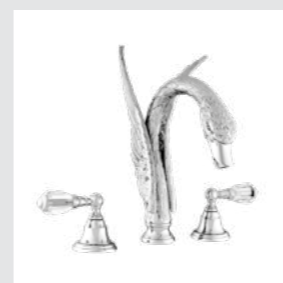

039651.D00.**
Tall three hole basin set with Swarovski Crystals