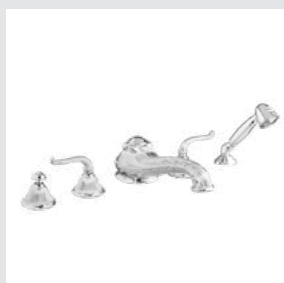

Versailles
accessories design #A

230016.A300.**
Five hole bath set with hand shower