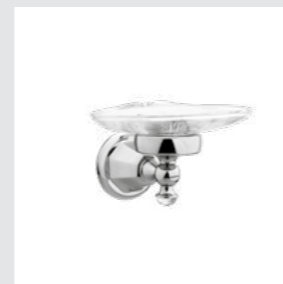

038078.000.**
Soap holder