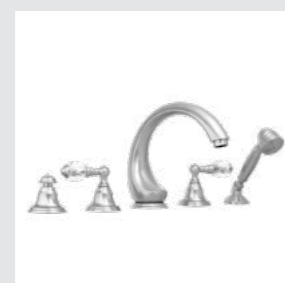

Three holes basin set with Swarovski Crystals

036616.000.**
036616.N00.**