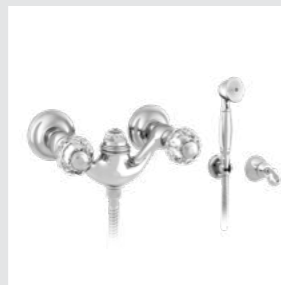

038119.500.**
Shower mixer with hand shower and Swarovski Crystals