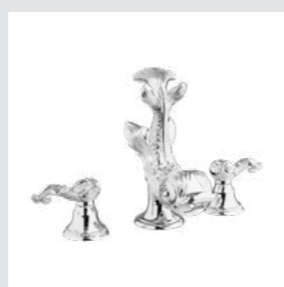

036084.000.**
Toilet brush holder

036085.000.**
Spare toilet roll holder

036024.000.**
Shower rail with sliding hook

0Z5744.000.**
Cabinet knob diameter 37mm with Swarovski Crystal

Page 119

039001.E00.**
Three holes basin set