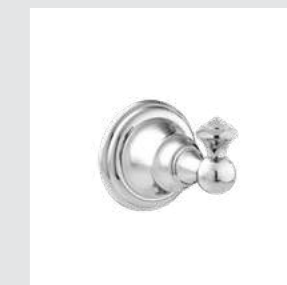

Swan knob
design #2

Page 106

Swan Accesories
without crystals

036072.000.**
Towel bar 600 mm

036073.000.**
Towel ring

036075.000.**
Robe hook

039441.000.**
Three hole basin set

039442.000.**
Three hole basin set