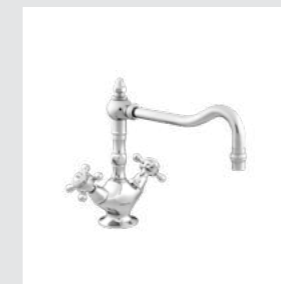

○ 035030.000.**
Kitchen - Sink mixer with white porcelain