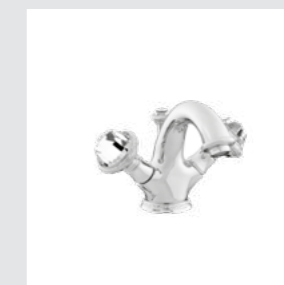

051205.E00.**
One hole basin mixer with
Swarovski Crystals