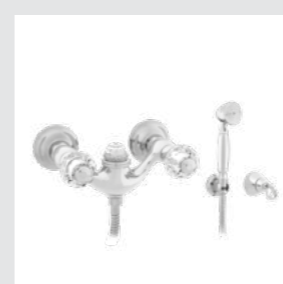

039119.S00.**
Shower mixer with hand shower and Swarovski Crystals