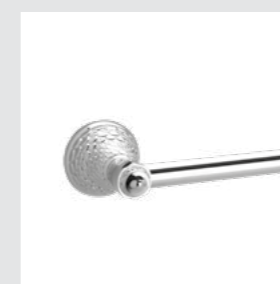

059022.000.**
Three hole bidet set

059016.000.**
Five hole bath set with hand shower

059072.000.**
Towel bar 600 mm

059073.000.**
Towel ring

059075.000.**
Robe hook

059077.000.**
Toilet paper holder

059078.000.**
Soap holder