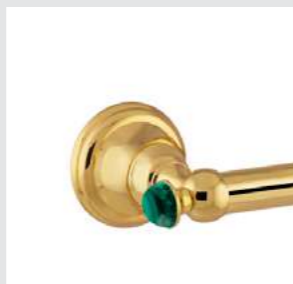

037119.ML0.00

Shower mixer with hand shower and malachite stone

036847.ML0.00

Monolever handle kit for shower system with malachite stone

Atlantica Precios
Accessories
With malachite stone

036872.ML0.01

Towel rail 600mm with malachite stone