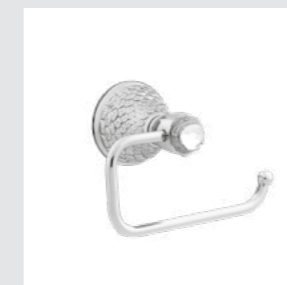

059084.000.**
Toilet brush holder

Dragon knob
Swarovski Crystals #1

Page 130

059201.E00.**
Three hole basin set with Swarovski Crystals

059205.E00.**
One hole basin mixer with Swarovski Crystals

059275.000.**
Robe hook with Swarovski Crystals