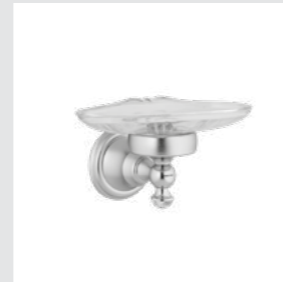

036273.000.**
Towel ring with Swarovski Crystals

036275.000.**
Robe hook with Swarovski Crystals

036277.000.**
Toilet paper holder with Swarovski Crystals

036278.000.**
Soap holder with Swarovski Crystals