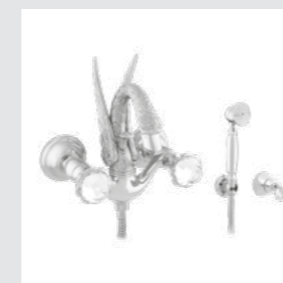

039258.A00.**
Bath and shower mixer with hand shower and Swarovski Crystals