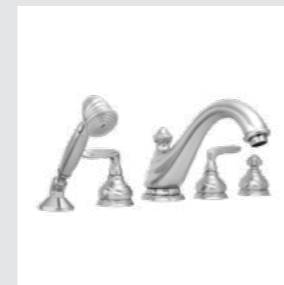

041222.000.00

041205.000.00

041218.000.00

Austral handle
design #1

Page 46

041001.000.**
Three holes basin set

041022.000.**
Three holes bidet set

041016.000.**
Five holes bath set with hand shower