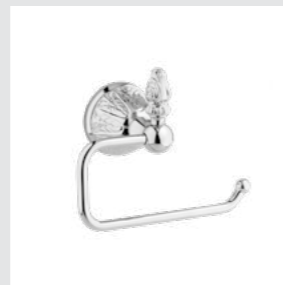

230075.B000.**
Robe hook

230077.B000.**
Toilet paper holder

230078.B000.**
Soap holder

230080.B000.**
Wall toothbrush holder

230086.B000.**
Wall soap dispenser

230084.B000.**
Toilet brush holder

0Z5757.000.**
Cabinet knob diameter 34mm