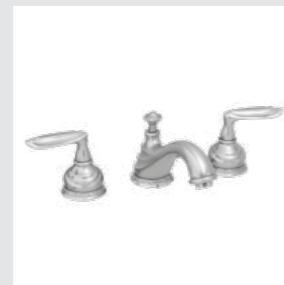

041222.000.00

041205.000.00

041218.000.00

Austral handle
design #1

Page 46

041001.000.**
Three holes basin set

041022.000.**
Three holes bidet set

041016.000.**
Five holes bath set with hand shower