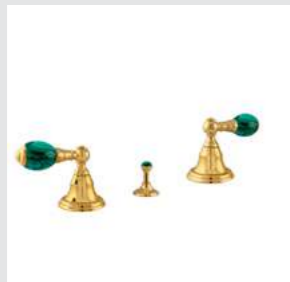

037822.ML0.00