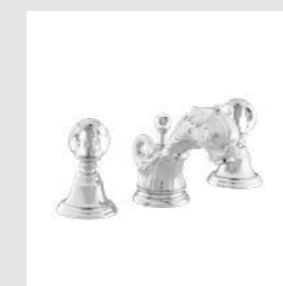

039101.000.**
Three holes basin set with Swarovski Crystals