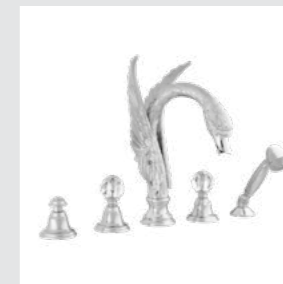

039156.000.**
Five holes bath set with hand shower and Swarovski Crystals