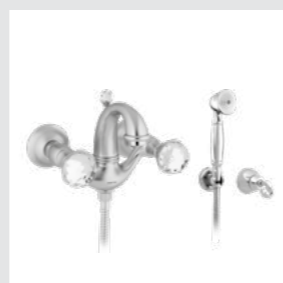

037218.C00.**
037218.CN0.**
Bath and shower mixer with hand shower and Swarovski Crystals