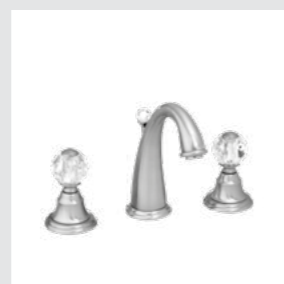

037101.000.**
Three hole basin set with Swarovski Crystals