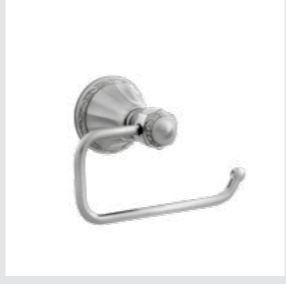

● 058224.N00.**
 ○ 058224.000.**
 Shower rail with sliding hook and Swarovski Crystal

● 0Z5743.BN0.**
 ○ 0Z5743.B00.**
 Cabinet knob diameter 27mm with Swarovski Crystal

Page 22

○ 058501.L00.**
 ● 058501.LN0.**
 Three holes basin set with porcelain