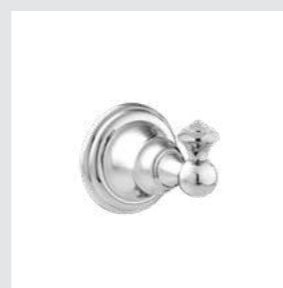

036075.000.**
Robe hook