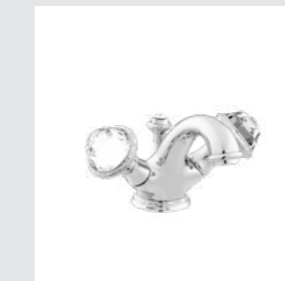

041205.000.**
One hole basin mixer with Swarovski Crystals