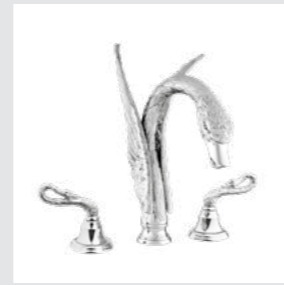

039156.000.00

039119.S00.00

Swan handle
design #1

Page 107

039041.000.**
Three hole basin set

039042.000.**
Three hole basin set

039051.000.**
Tall three hole basin set with
click-clack water waste

039456.000.**
Five holes bath set with
hand shower