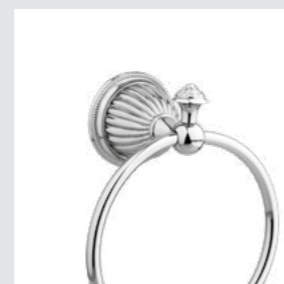

033073.APT.**
Towel ring

033075.APT.**
Robe hook

MATERIALS:

-  Brass
-  Bohemia crystal style

** FINISHES RECOMMENDED

-  00/01
Gold 24K
-  16
Gold 24K and black patine
-  30
Antique Brass
-  50
Chrome

SWAN COLLECTION