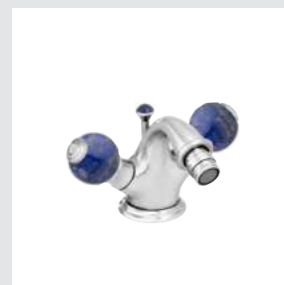

037125.LP0.50
One hole bidet mixer with lapis lazuli stone