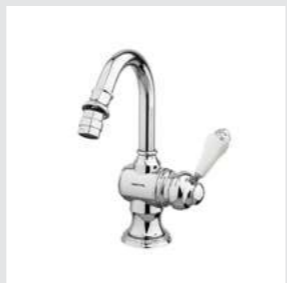

○ 058523.L00.**
● 058523.LN0.**
Single lever bidet mixer with porcelain

MATERIALS:

■ Brass   ● White   ● Black - Crystals from Swarovski   ○ White   ● Black - Spanish porcelain

** FINISHES RECOMMENDED

● 00/01 Gold 24K   ● 50 Chrome   ● 62 Satin Nickel