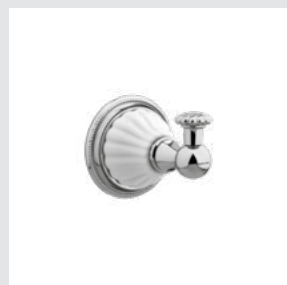

Bath and shower mixer with hand shower and porcelain

- 233575.0000.**
- 233575.N000.**