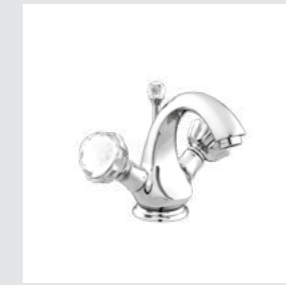

036205.000.**
036205.N00.**

One hole basin mixer with Swarovski Crystals