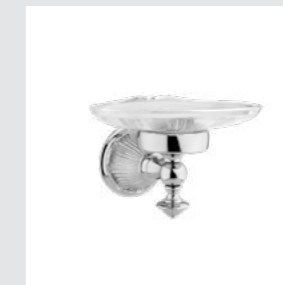

230078.A000.**
Soap holder