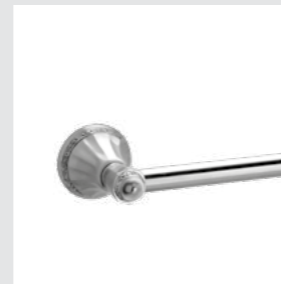

Adriatica Accessories without crystal

058072.000.**
Towel bar 600 mm