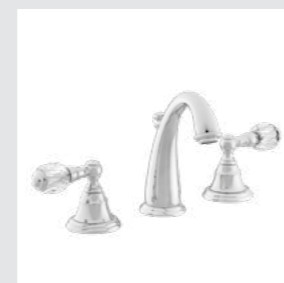

037601.000.**
037601.N00.**
Three hole basin set with Swarovski Crystals