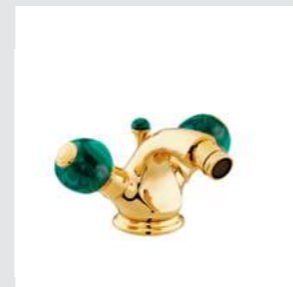

036125.ML0.00