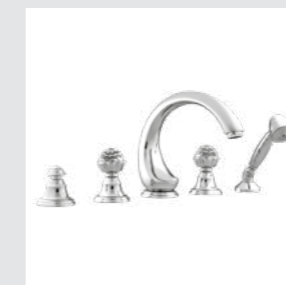

036216.000.**
036216.N00.**

Five holes bath set with hand shower and Swarovski Crystals