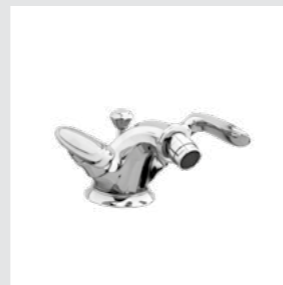

038218.A00.00

025738.000.00
Cabinet knob Ø34mm

Indica handle designs with Swarovski Crystals

Indica handle
design #1

Page 58

038001.K00.**
Three holes basin set

038003.000.**
Single lever basin mixer with joystick