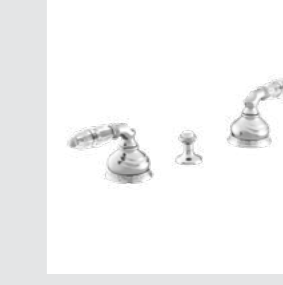

041622.B00.**
Three holes bidet set with Swarovski Crystals