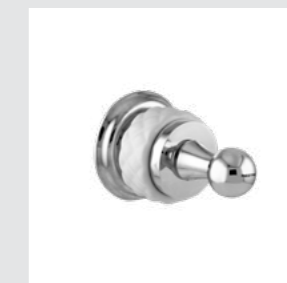

- 065575.000.**
- 065575.N00.**
- 065575.R00.**
- 065575.A00.**

Robe hook with porcelain