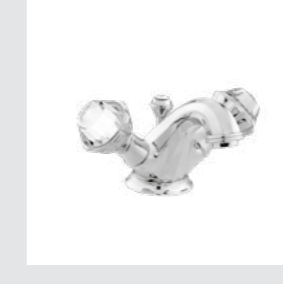

038075.000.**
Robe hook with

038078.000.**
Soap holder

Indica knob
Swarovski Crystals #2

Page 60

038201.A00.**
Three holes basin set with Swarovski Crystals

038205.A00.**
One hole basin mixer with Swarovski Crystals