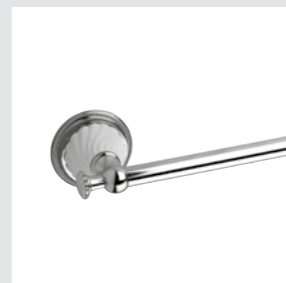

- 233572.0000.**
- 233572.N000.**

Towel bar 600 mm with porcelain

- 233573.0000.**
- 233573.N000.**

Towel ring with porcelain

- 233573.SL00.**
- 233573.NSL0.**

Towel ring with solomonic porcelain

- 233572.SL00.**
- 233572.NSL0.**