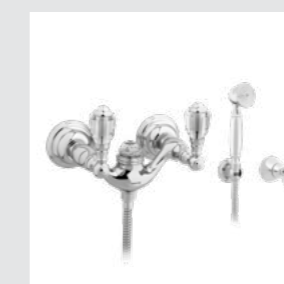

039659.D00.**
Shower mixer with hand shower and Swarovski Crystals