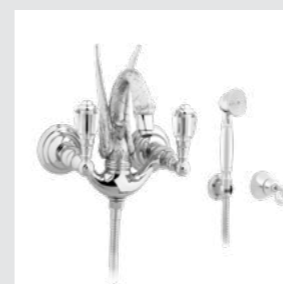

039658.D00.**
Bath and shower mixer with hand shower and Swarovski Crystals