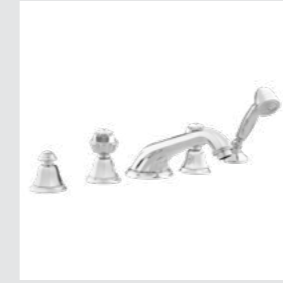

038216.A00.**
Five holes bath set with hand shower and Swarovski Crystals