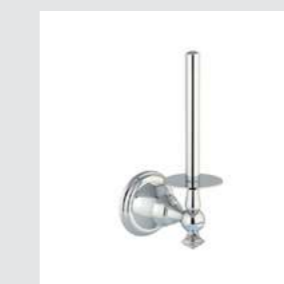

039454.000.**
Three hole bath set

036084.000.**
Toilet brush holder

036085.000.**
Spare toilet roll holder

036024.000.**
Shower rail with sliding hook

025757.000.**
Cabinet knob diameter 34mm

Page 109

039241.A00.**
Three hole basin set with Swarovski Crystals