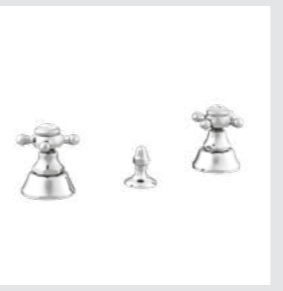

○ 035022.B00.**
● 035022.BN0.**
Three hole bidet mixer with porcelain