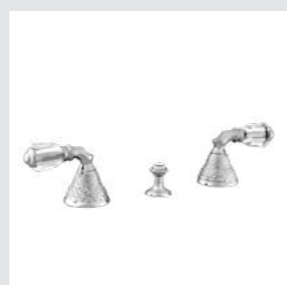

059622.A00.**
Three hole bidet set with Swarovski Crystals

MATERIALS

Brass White - Crystals from Swarovski

** FINISHES RECOMMENDED

i Aged finishes, like 30 or 71, may experience a colour deviation due to handcrafted work. The products of this catalogue are sand casted and chiselled one by one. Each small imperfection is the result of handcrafted processes and becomes part of the beauty and exclusivity of our pieces.