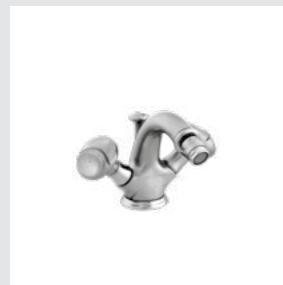

051405.B00.**
One hole basin mixer

051080.000.**
Wall toothbrush holder

051086.000.**
Wall soap dispenser

051084.000.**
Toilet brush holder

OZ5758.000.**
Cabinet knob diameter 38mm

051422.B00.**
Three hole bidet set