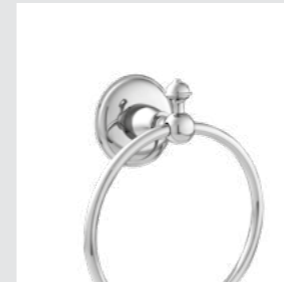

042086.000.**
Wall soap dispenser

035084.000.**
Toilet brush holder

035085.000.**
Spare toilet paper holder

035075.000.**
Robe hook

035039.000.**
Pipes for free standing bath
Width from 145 to 200mm and
height 800mm