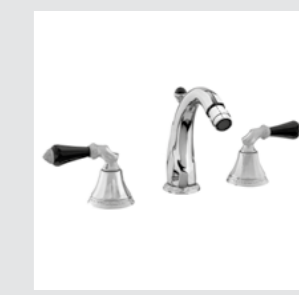

● 058621.FN0.**
☼ 058621.F00.**
Three hole bidet set with Swarovski Crystals