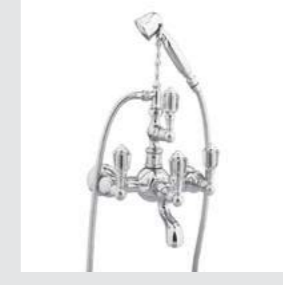

035616.D00.**
Five holes bath set with hand shower and Swarovski Crystals