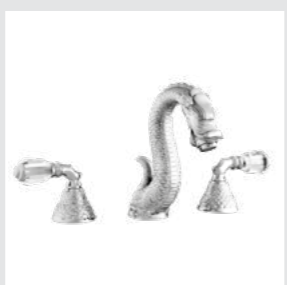

059601.A00.**
Three hole basin set with Swarovski Crystals