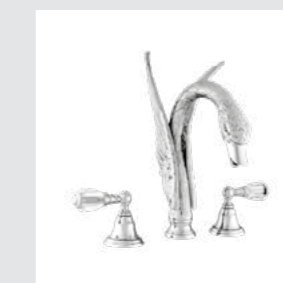

039654.D00.**
Three hole bath set with Swarovski Crystals