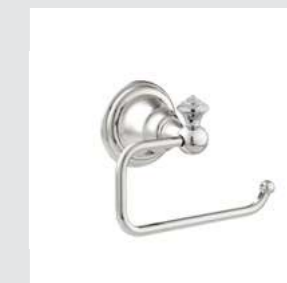

036077.000.**
Toilet roll holder