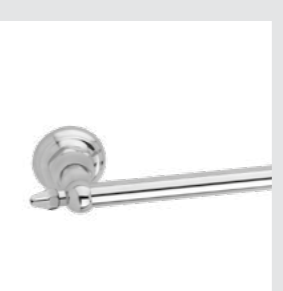

○ 035019.M00.**
● 035019.MN0.**
Shower mixer with hand shower and porcelain handles

○ 035019.MC0.**
● 035019.MCN.**
Shower mixer with column and porcelain handles

035072.000.**
Towel bar 600 mm

035073.000.**
Towel ring