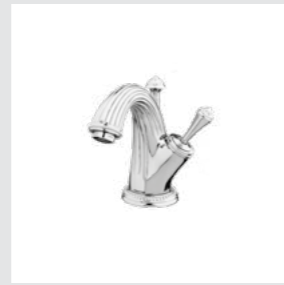

033003.APT.**
Basin mixer with joystick