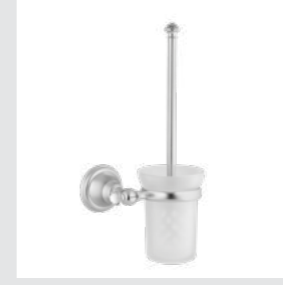

036284.000.**
036284.N00.**
Toilet brush holder with Swarovski Crystals