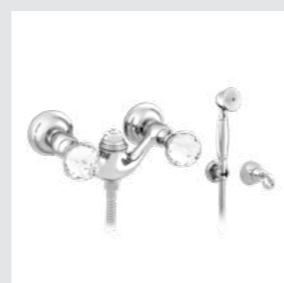

Three holes bidet set with Swarovski Crystals

036219.S00.**
036219.SN0.**