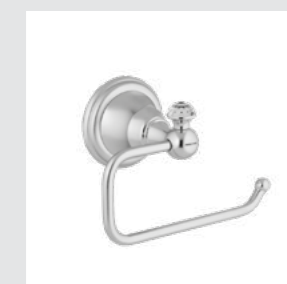

036277.000.**
036277.N00.**

Toilet paper holder with Swarovski Crystals