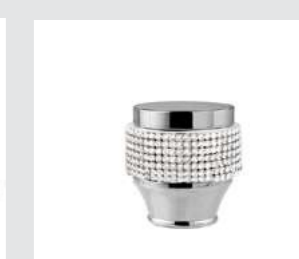

- 071445.H00.**
- 071445.HN0.**
- 071445.HC0.**

Knob for shower system with Swarovski crystals