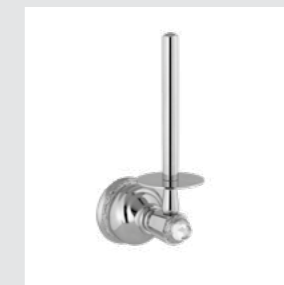

041085.S00.**
Spare toilet paper holder with Swarovski Crystals