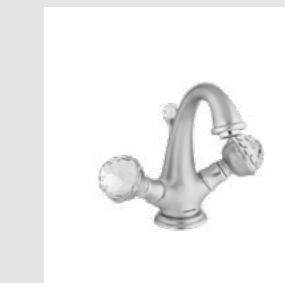

☀ 037205.C00.**
☀ 037205.CN0.**

One hole basin mixer with
Swarovski Crystals