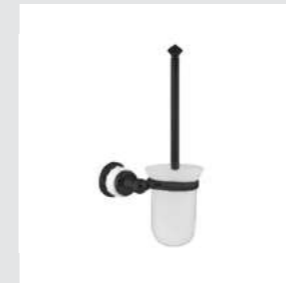

Page 194

065501.000.84
065501.N00.84

Three hole basin set
with porcelain

065505.000.84
065505.N00.84

Monoblock basin mixer
with porcelain

065503.L00.84
065503.LN0.84

High monolever basin mixer
with porcelain - Height 330mm