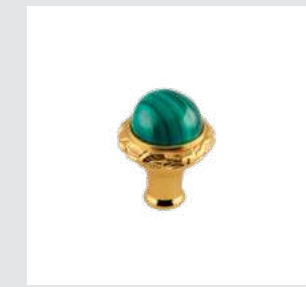

036125.ML0.00

One hole bidet with malachite stone

036878.ML0.01

Soap dish holder with malachite stone

036885.ML0.01

Spare toilet paper holder with malachite stone

036884.ML0.01

Toilet brush holder with malachite stone