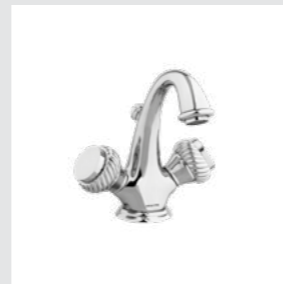

037405.000.**
One hole basin mixer