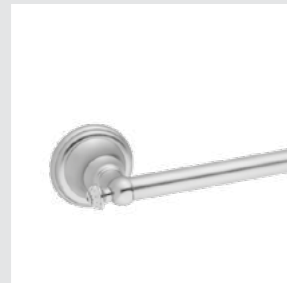

Koi Carp Accessories
with Swarovski

036272.000.**
Towel bar 600 mm with Swarovski Crystals

036273.000.**
Towel ring with Swarovski Crystals

036275.000.**
Robe hook with Swarovski Crystals

036277.000.**
Toilet paper holder with Swarovski Crystals