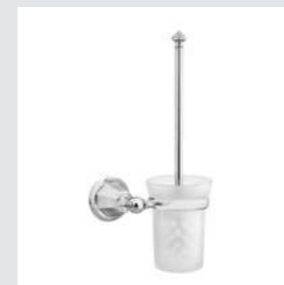

038084.000.**
Toilet brush holder