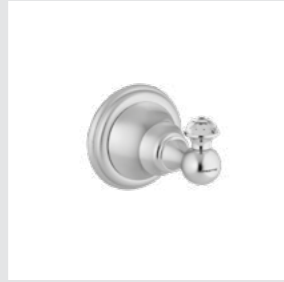

036273.000.**
Towel ring with Swarovski Crystals

036275.000.**
Robe hook with Swarovski Crystals

036277.000.**
Toilet paper holder with Swarovski Crystals

036278.000.**
Soap holder with Swarovski Crystals