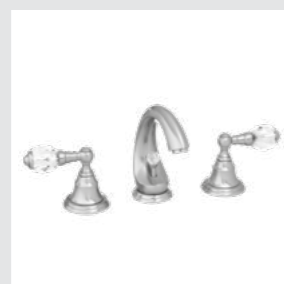

036601.000.**
036601.N00.**