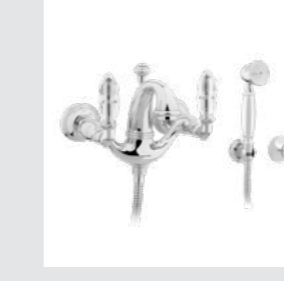

Austral handle
Swarovski Crystals #2

Page 51

041601.B00.**
Three holes basin set with Swarovski Crystals

041622.B00.**
Three holes bidet set with Swarovski Crystals

041616.B00.**
Five holes bath set with hand shower and Swarovski Crystals