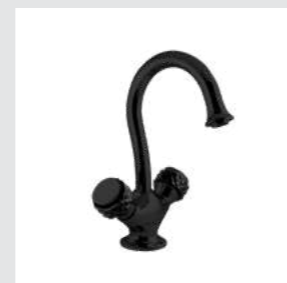

- 065505.000.**
- 065505.N00.**
- 065505.R00.**
- 065505.A00.**