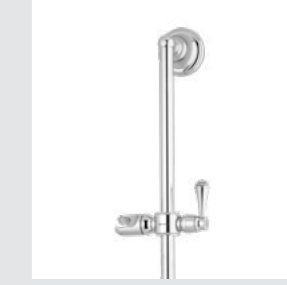

036224.000.**
036224.N00.**
Shower rail with sliding hook and Swarovski Crystals