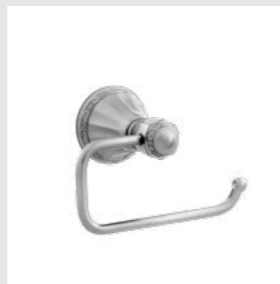

058077.000.**
Toilet paper holder