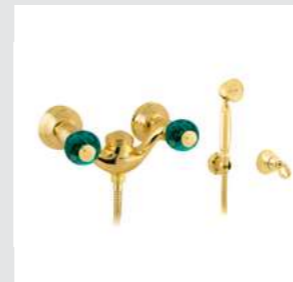

0Z5743.ML0.00

Cabinet knob diameter 27mm with malachite stone

037822.ML0.00

Three hole bidet set with malachite stone

036816.ML0.00

Five hole bath set with hand shower and malachite stone

036118.ML0.00

Bath shower set with hand shower and malachite stone