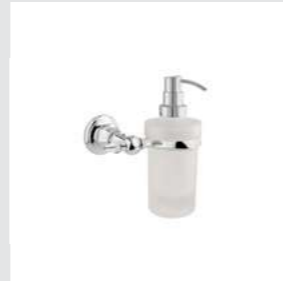

035073.000.**
Towel ring

035077.000.**
Toilet paper holder

035078.000.**
Soap holder

035080.000.**
Wall toothbrush holder

035086.000.**
Wall soap dispenser

042075.000.**
Robe hook

042078.000.**
Soap holder

042080.000.**
Wall toothbrush holder

042086.000.**
Wall soap dispenser

035084.000.**
Toilet brush holder

035085.000.**
Spare toilet paper holder

035075.000.**
Robe hook

035039.000.**
Pipes for free standing bath
Width from 145 to 200mm and
height 800mm