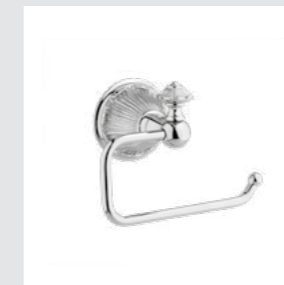

230077.A000.**
Toilet paper holder