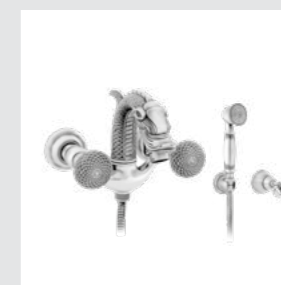

059418.A00.**
Bath and shower mixer with hand shower