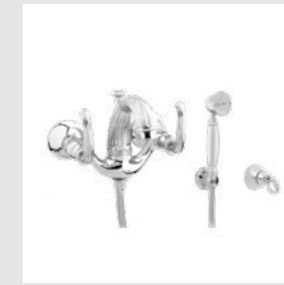

033018.000.**
Bath and shower mixer with
hand shower