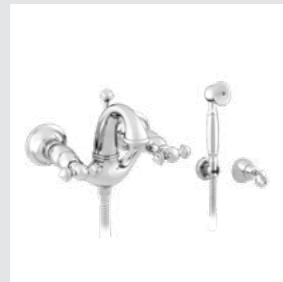

042018.000.**
Bath and shower mixer with
hand shower