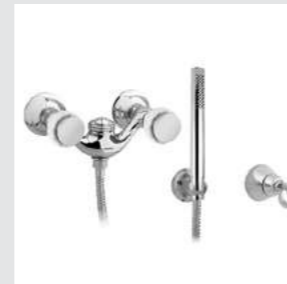

Monoblock basin mixer with porcelain

- 065519.000.**
- 065519.N00.**
- 065519.R00.**
- 065519.A00.**