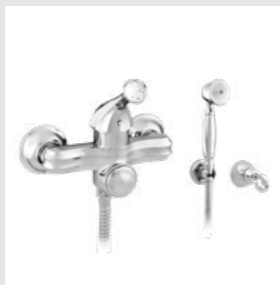

038113.000.**
Shower mixer with hand shower and Swarovski Crystals