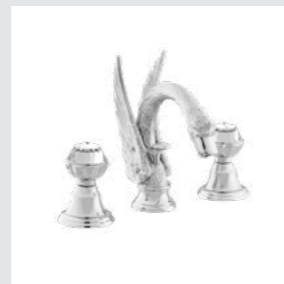

039454.000.**
Three hole bath set

036084.000.**
Toilet brush holder

036085.000.**
Spare toilet roll holder

036024.000.**
Shower rail with sliding hook

025757.000.**
Cabinet knob diameter 34mm

Page 109

039241.A00.**
Three hole basin set with Swarovski Crystals