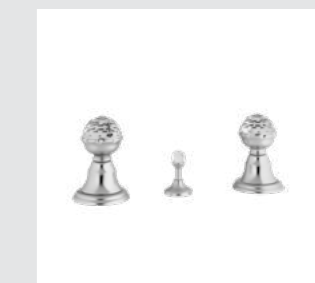

☀ 037222.C00.**
☀ 037222.CN0.**

Three holes bidet set with
Swarovski Crystals