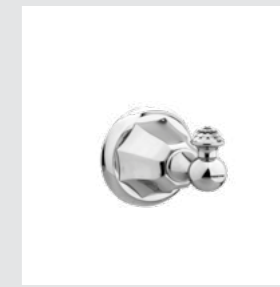

038273.000.**
038273.N00.**
Towel ring with Swarovski Crystals

038275.000.**
038275.N00.**
Robe hook with Swarovski Crystals

038277.000.**
038277.N00.**
Toilet paper holder with Swarovski Crystals

038277.T00.**
038277.TN0.**
Toilet paper holder with Swarovski Crystals