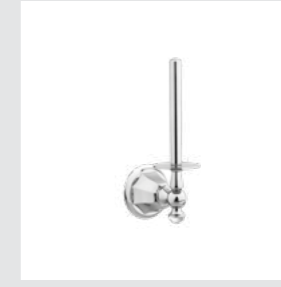

038285.000.**
038285.N00.**
Spare toilet paper holder with Swarovski Crystals