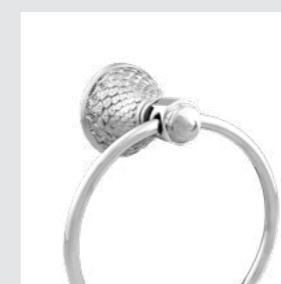

059022.000.**
Three hole bidet set

059016.000.**
Five hole bath set with hand shower

059072.000.**
Towel bar 600 mm

059073.000.**
Towel ring

059075.000.**
Robe hook

059077.000.**
Toilet paper holder

059078.000.**
Soap holder