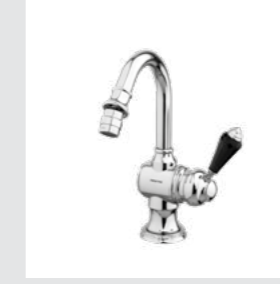

● 058223.FN0.**
☼ 058223.F00.**
Single lever bidet mixer with Swarovski Crystals