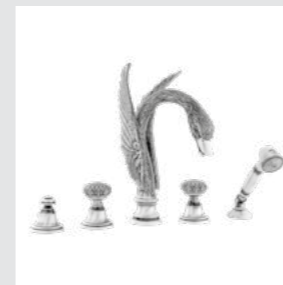

039156.000.00

039119.S00.00

Swan handle
design #1

Page 107

039041.000.**
Three hole basin set

039042.000.**
Three hole basin set

039051.000.**
Tall three hole basin set with
click-clack water waste

039456.000.**
Five holes bath set with
hand shower