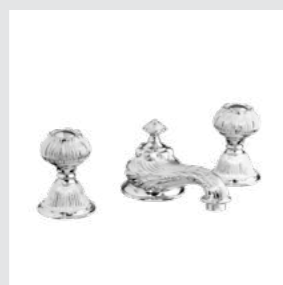

230075.A000.**
Robe hook

230077.A000.**
Toilet paper holder

230078.A000.**
Soap holder

230080.A000.**
Wall toothbrush holder

Versailles knob
design #A030

Page 139

230401.A030.**
Three hole basin set with
click-clack water waste