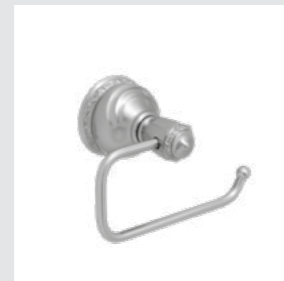

Austral accessories
without Swarovski

041072.000.**
Towel bar 600 mm

041079.000.**
Double towel bar 600 mm

041073.000.**
Towel ring

041075.000.**
Robe hook

041077.000.**
Toilet paper holder

041078.000.**
Soap holder