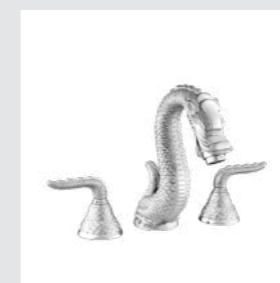

059001.000.**
Three hole basin set