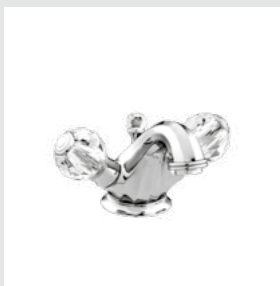

Page 56

038101.000.**
Three holes basin set with Swarovski Crystals

038103.000.**
Single lever basin mixer with joystick and Swarovski Crystals

038103.N00.**
Single lever basin mixer with joystick and black Swarovski Crystals