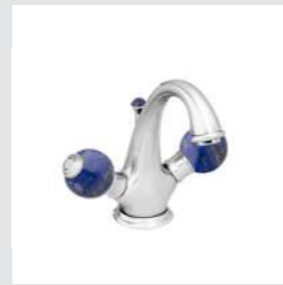

037105.LP0.50
One hole basin mixer with lapis lazuli stone