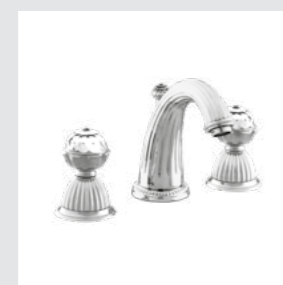

033201.000.**
033201.N00.**
Three holes basin set with Swarovski Crystals