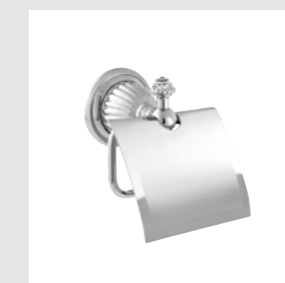

033277.000.**
033277.N00.**
Toilet paper holder with Swarovski Crystals