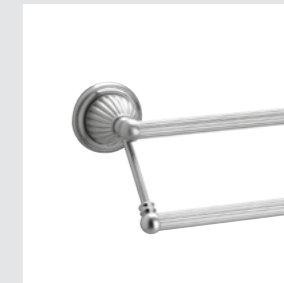

033419.C00.**
Shower mixer with
hand shower

035416.C00.**
Bath and shower mixer with
hand shower

Artica handle
design #2

Page 81

033001.A00.**
Three hole basin set

Artica Accessories
without crystal

033072.000.**
Towel bar 600 mm