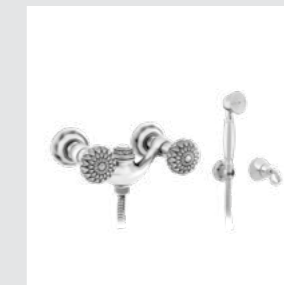

039459.000.**
Shower mixer with
hand shower