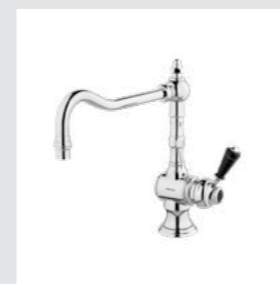

● 035031.MN0.**
Kitchen - Single lever mixer with black porcelain handle

MATERIALS:

■ Brass ○ White ● Black - Spanish Porcelain

** FINISHES RECOMMENDED

30
Antique Brass

50
Chrome