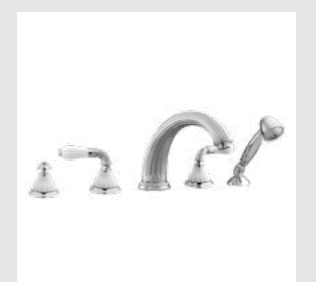

233516.0000.**
233516.N000.**
Five holes bath set with hand shower and porcelain