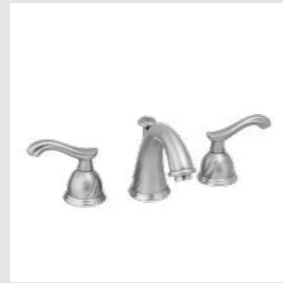

051622.A00.50

051616.A00.50

Photo provided by Solomanado

Oman handle
design #1

Page 68

051001.000.**
Three hole basin set

051022.000.**
Three hole bidet set

051016.000.**
Five hole bath set with hand shower