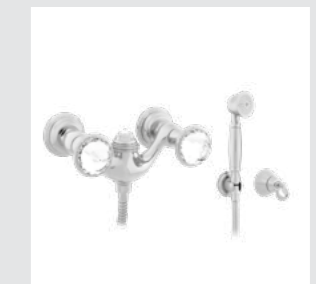

051079.000.**
Double towel bar 600 mm

051225.E00.**
One hole bidet mixer with
Swarovski Crystals

051216.E00.**
Five holes bath set with hand
shower and Swarovski Crystals

041218.000.**
Bath and shower mixer with hand
shower and Swarovski Crystals