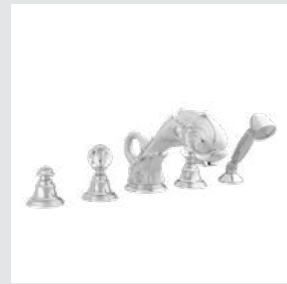

036086.000.**
Wall soap dispenser

036077.000.**
Toilet roll holder

Page 121

039101.000.**
Three holes basin set with Swarovski Crystals

039105.000.**
One hole basin mixer with Swarovski Crystals

039125.000.**
One hole bidet mixer with Swarovski Crystals