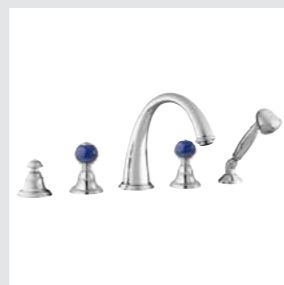

037116.LP0.50
Five hole bath set bath with hand shower and lapis lazuli stone