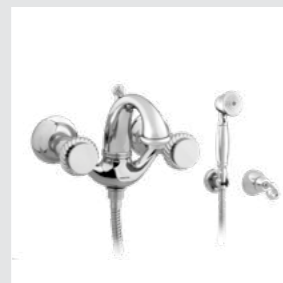

037405.000.**
One hole basin mixer

036084.000.**
Toilet brush holder

036085.000.**
Spare toilet roll holder

036024.000.**
Shower rail with sliding hook

Pacifica knob
Swarovski Crystals #1

Page 32

037425.000.**
One hole bidet mixer