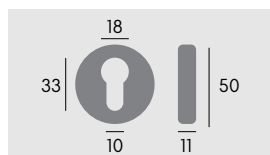

CYL

Накладка под цилиндр на круглом основании