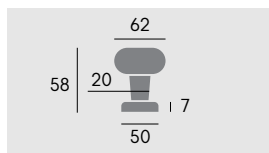

BRESCIA

Дверная ручка-кноб